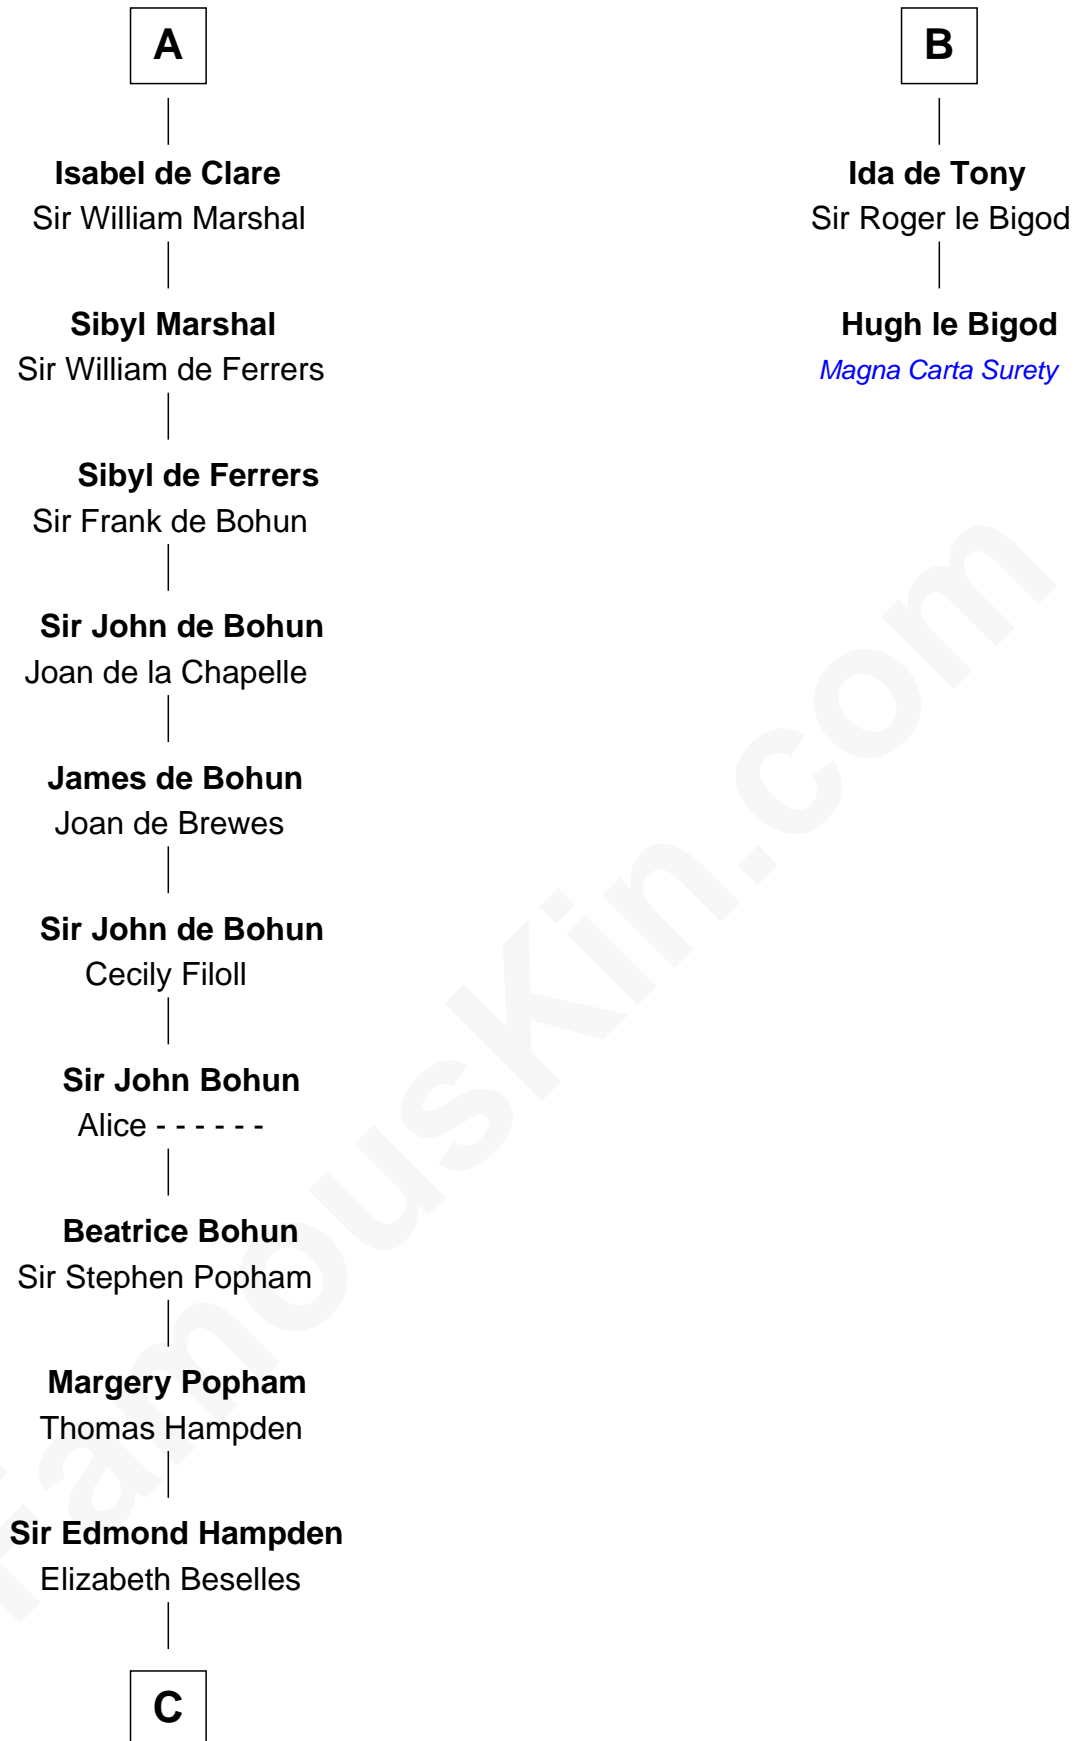

FamousKin.com Relationship Chart of

Edmund Waller

English Poet and Politician

8th cousin 13 times removed of

Hugh le Bigod

Magna Carta Surety

Reinald de Bar-sur-Seine

C

—
Edmund Waller

English Poet and Politician