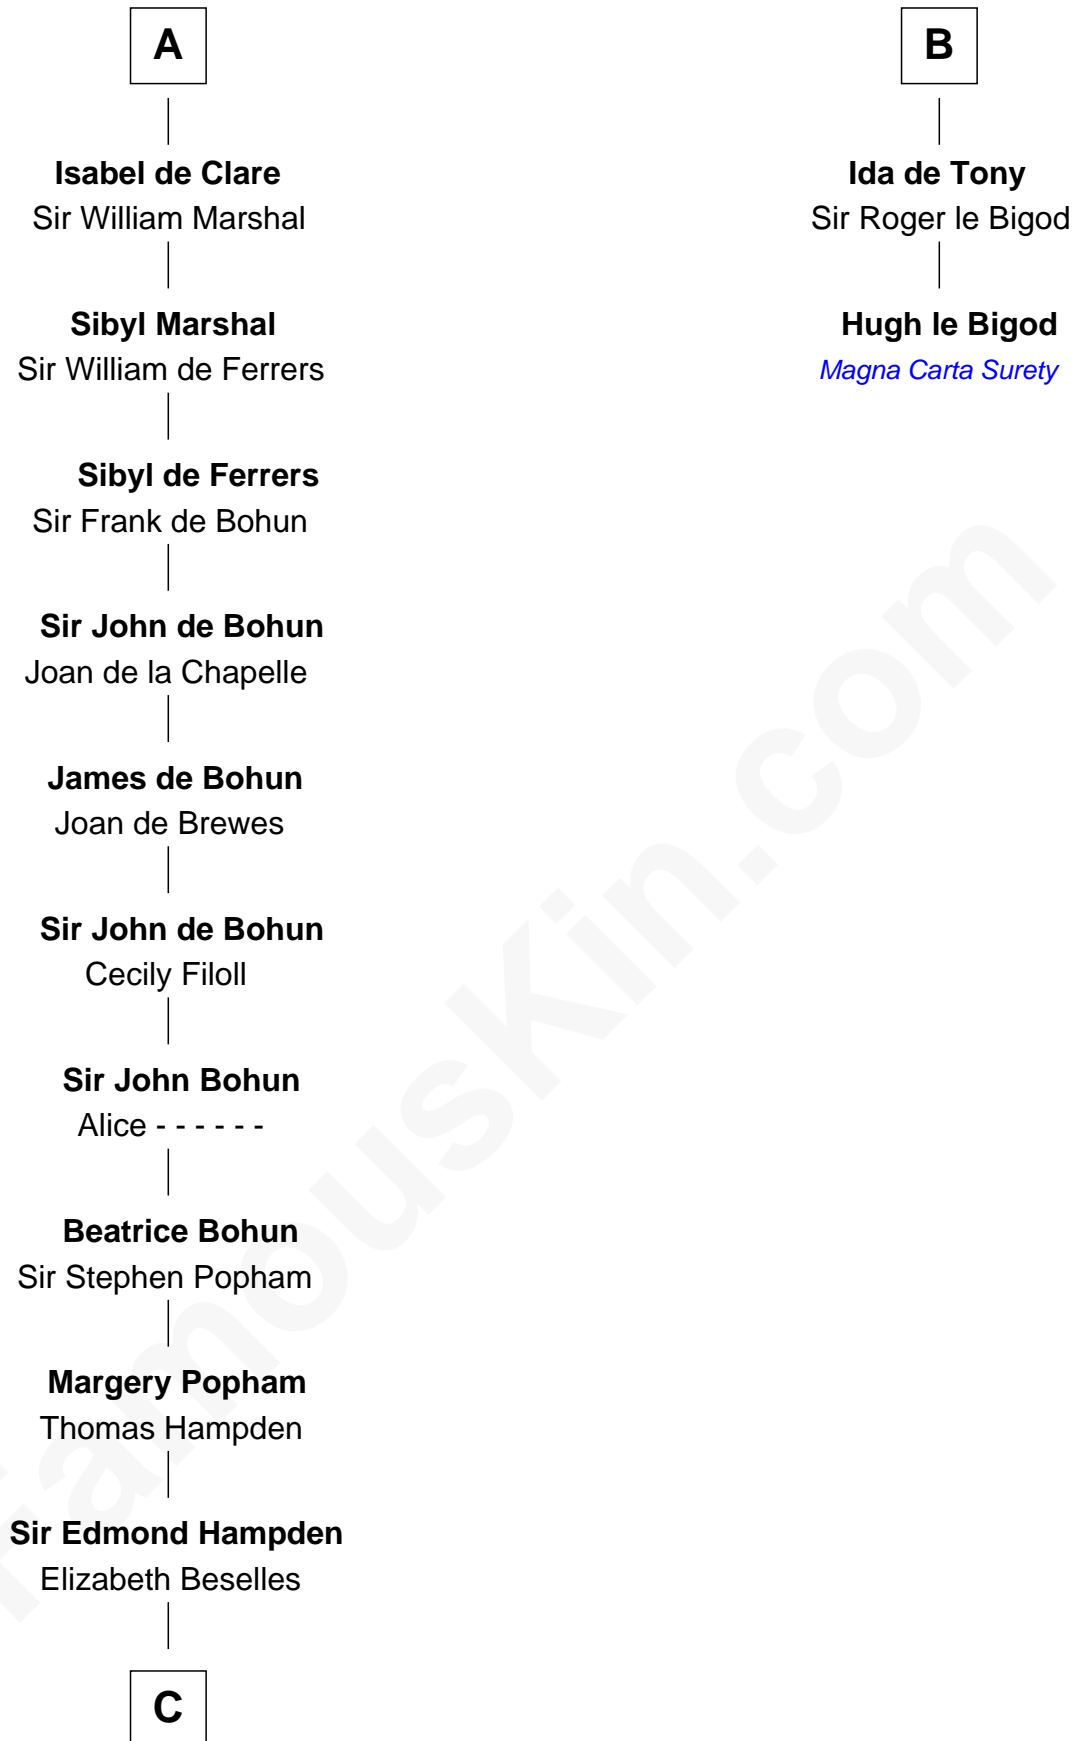

FamousKin.com Relationship Chart of

Edmund Waller

English Poet and Politician

8th cousin 13 times removed of

Hugh le Bigod

Magna Carta Surety

Erik Segersall

C

—
Edmund Waller

English Poet and Politician