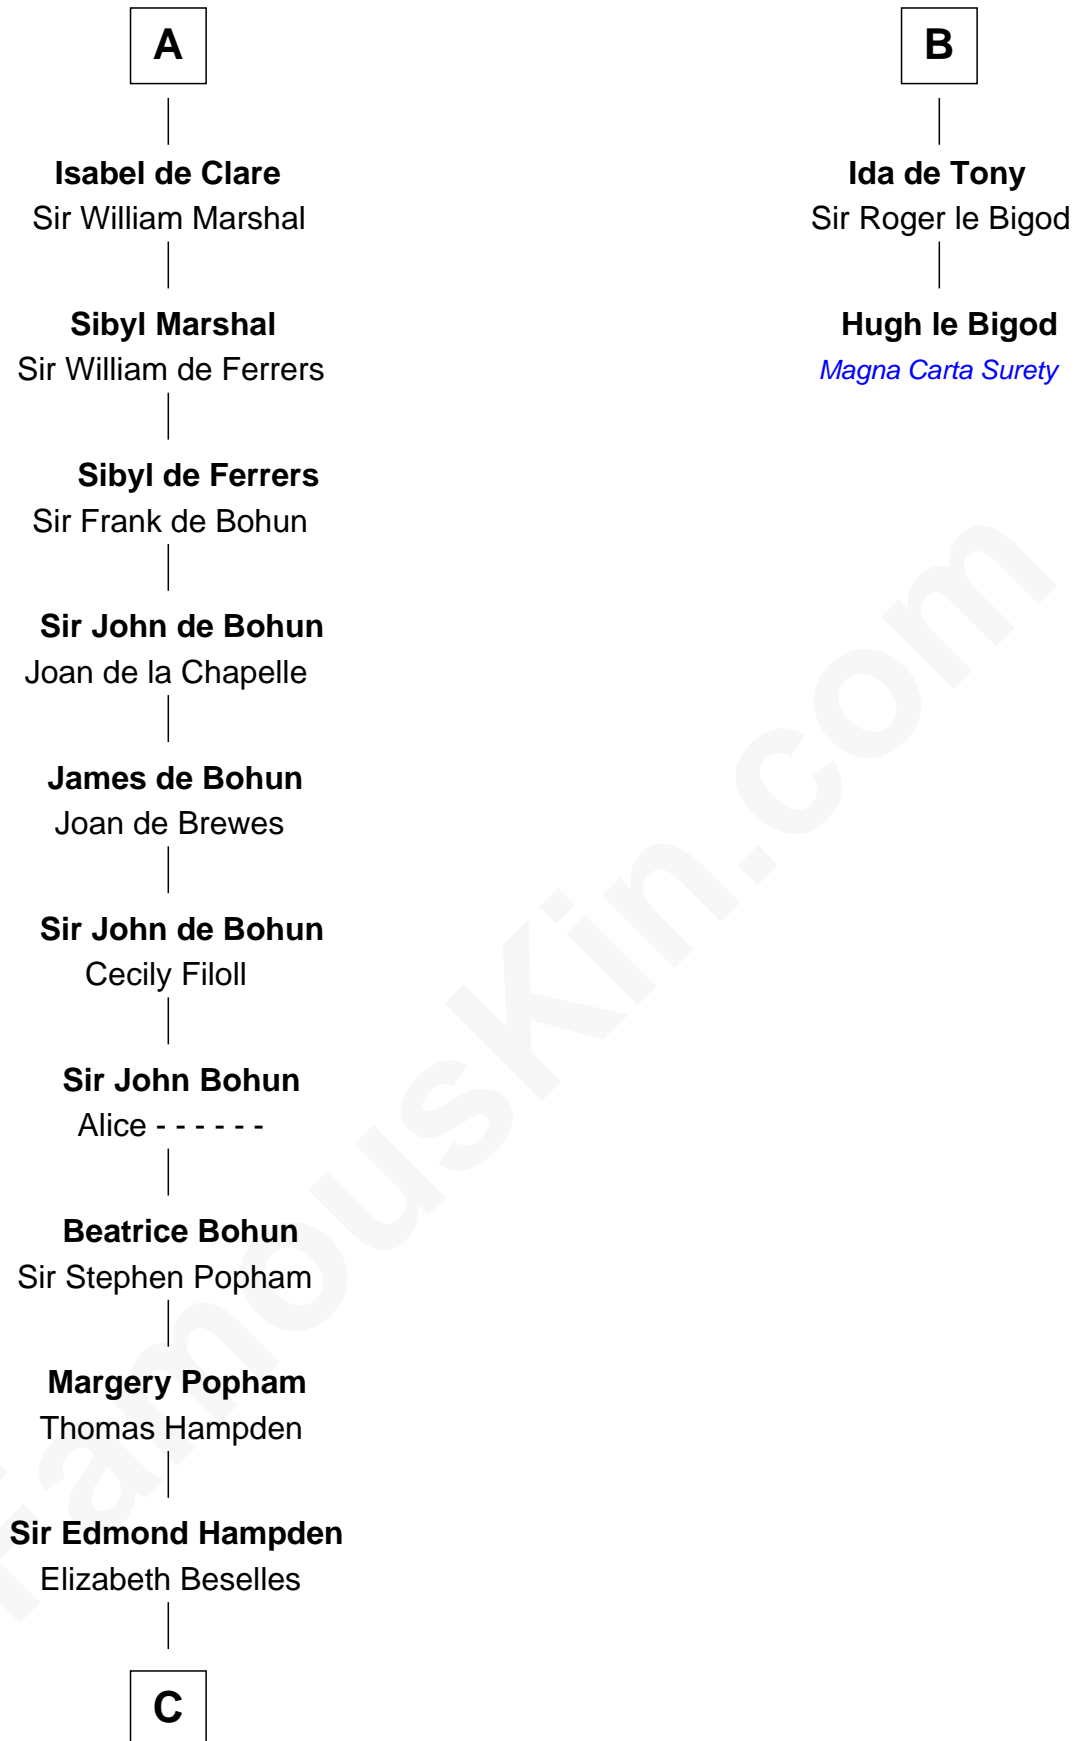

# FamousKin.com Relationship Chart of

**Edmund Waller**

*English Poet and Politician*

8th cousin 13 times removed of

**Hugh le Bigod**

*Magna Carta Surety*

**C**

William Hampden

*English Poet and Politician*