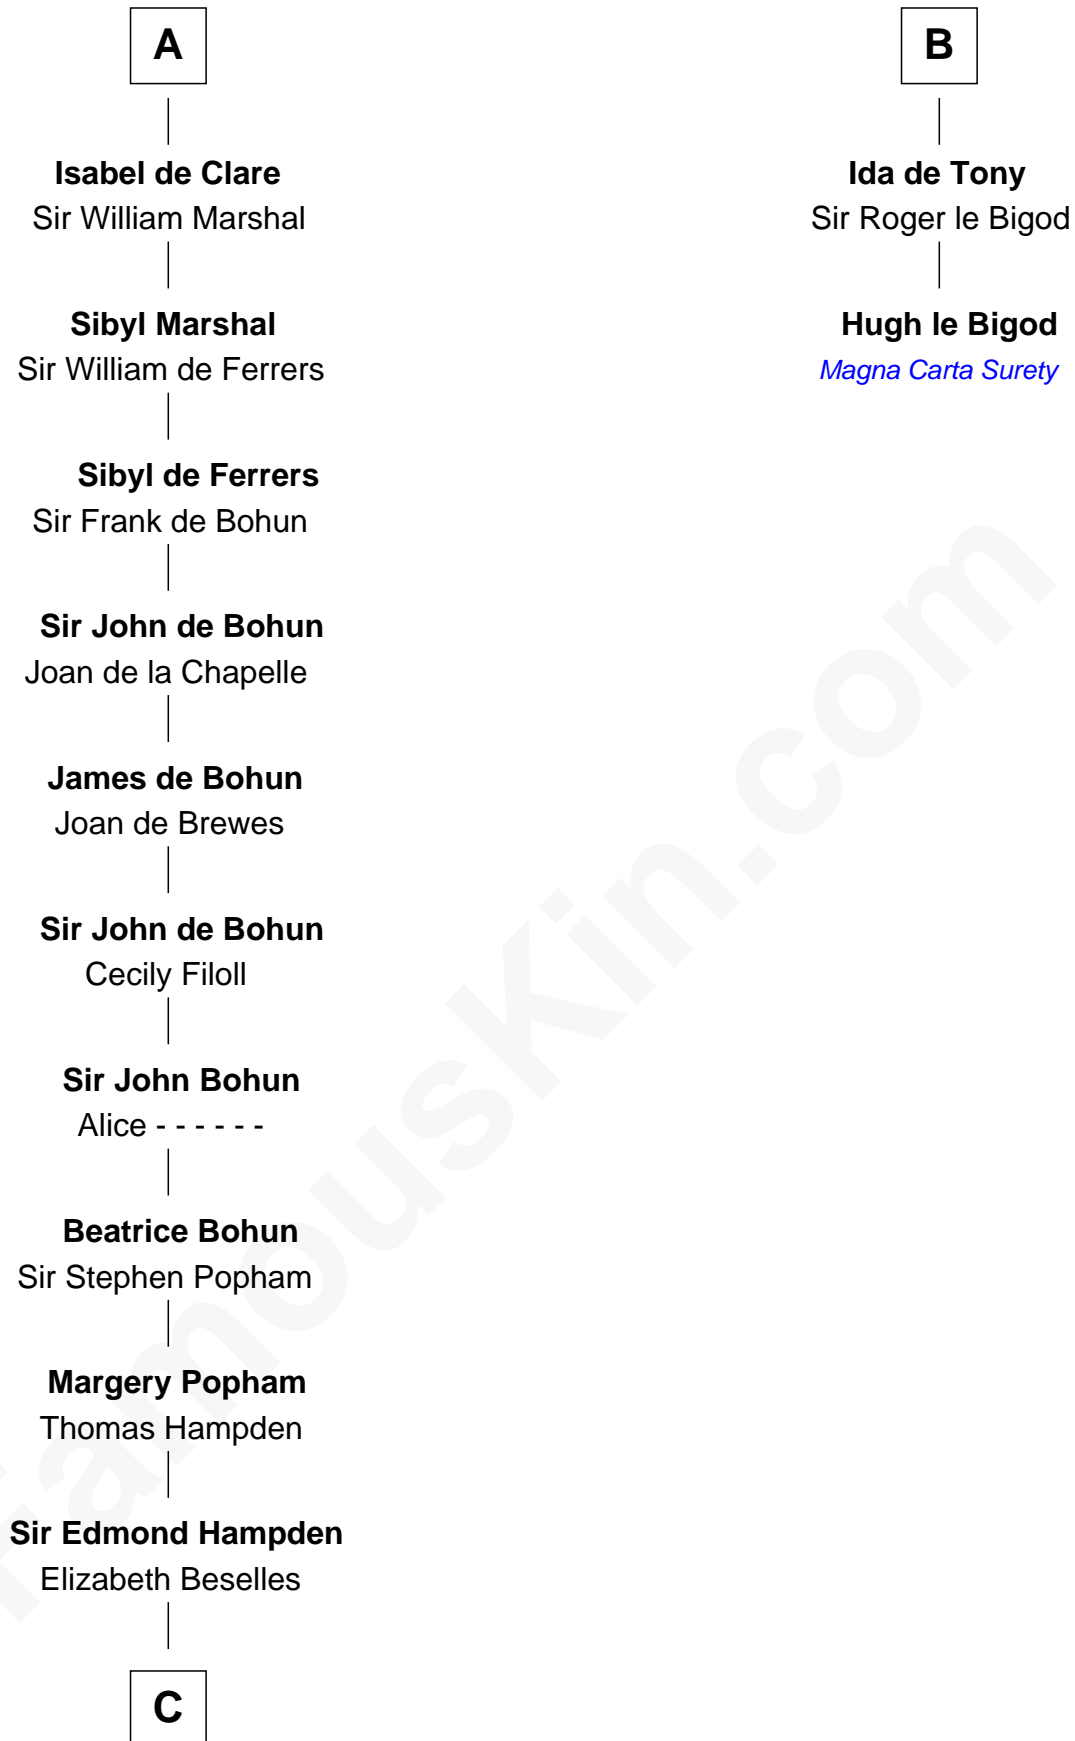

FamousKin.com Relationship Chart of

Edmund Waller

English Poet and Politician

8th cousin 13 times removed of

Hugh le Bigod

Magna Carta Surety

Fulk II of Anjou
Gerberga of Maine

C

—
Edmund Waller

English Poet and Politician