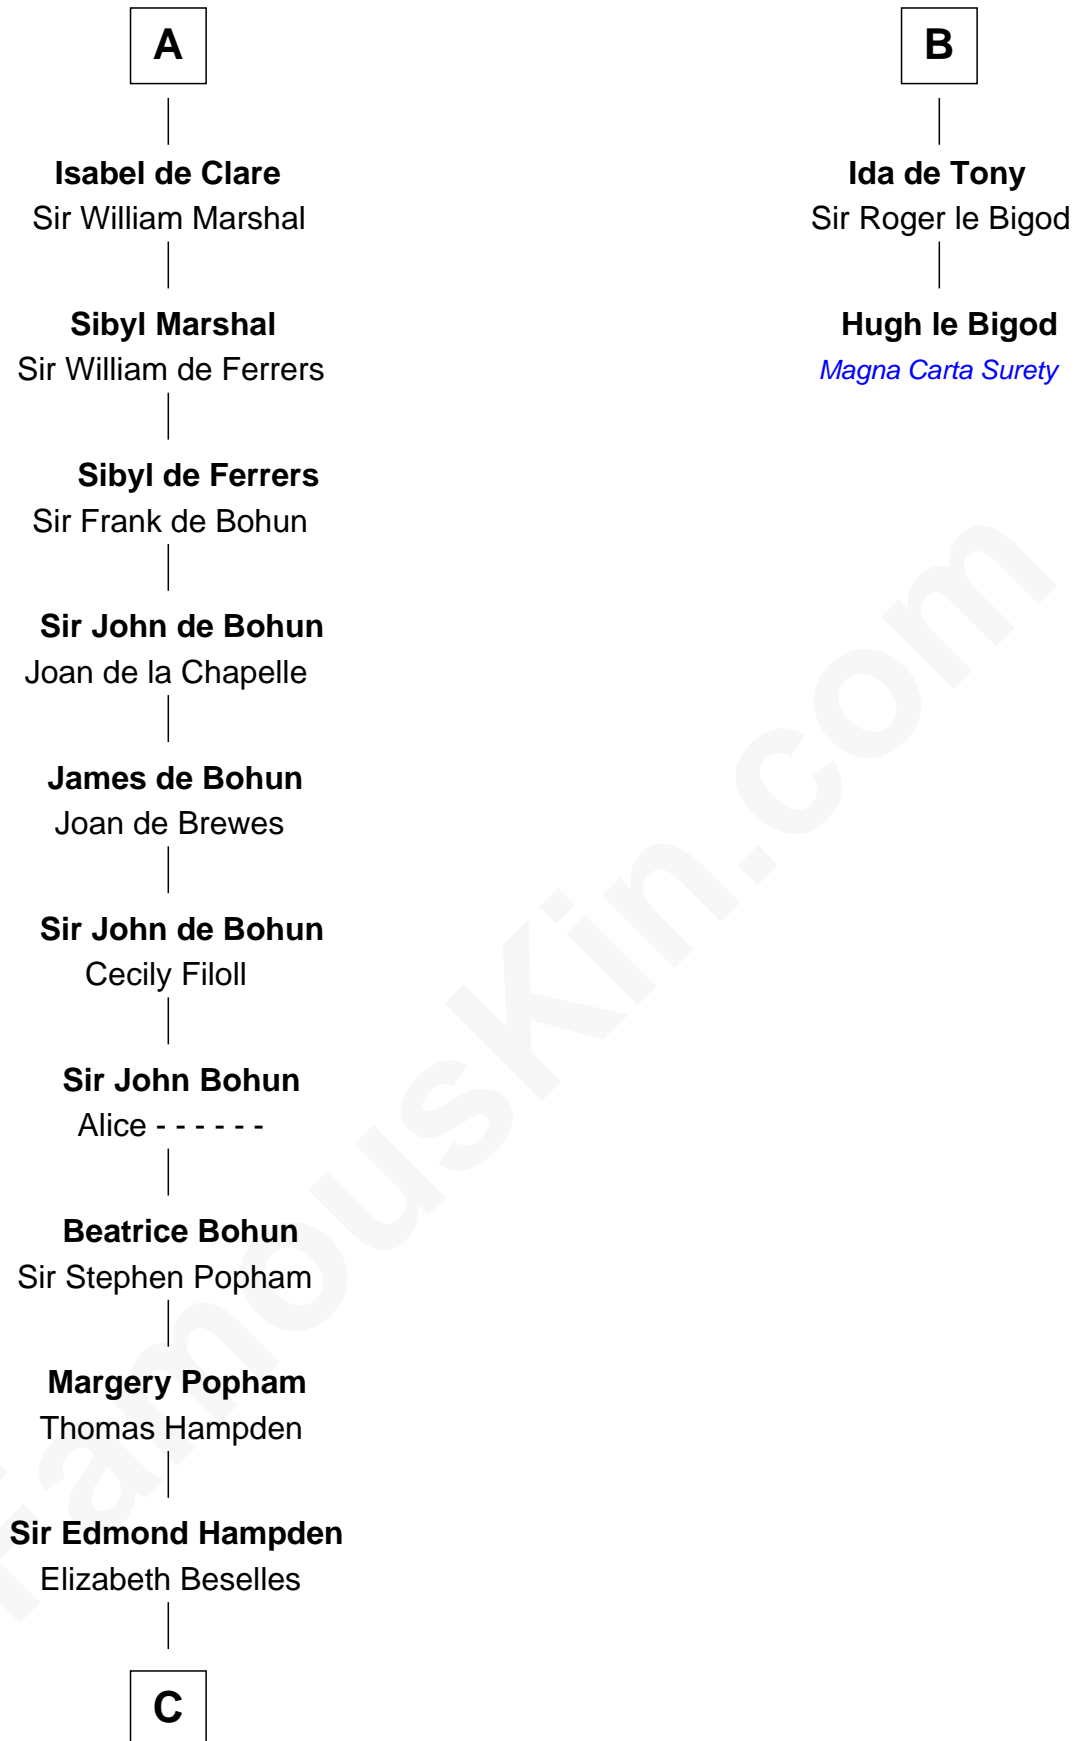

# FamousKin.com Relationship Chart of

**Edmund Waller**

*English Poet and Politician*

8th cousin 13 times removed of

**Hugh le Bigod**

*Magna Carta Surety*

**Boso II of Arles**  
Constance of Viennois

**C**

—  
**William Hampden**

Audrey Hampden

—  
**John Hampden**

Elizabeth Ferrers

—  
**Griffith Hampden**

Anne Cave

—  
**Anne Hampden**

Robert Waller

—  
**Edmund Waller**

*English Poet and Politician*