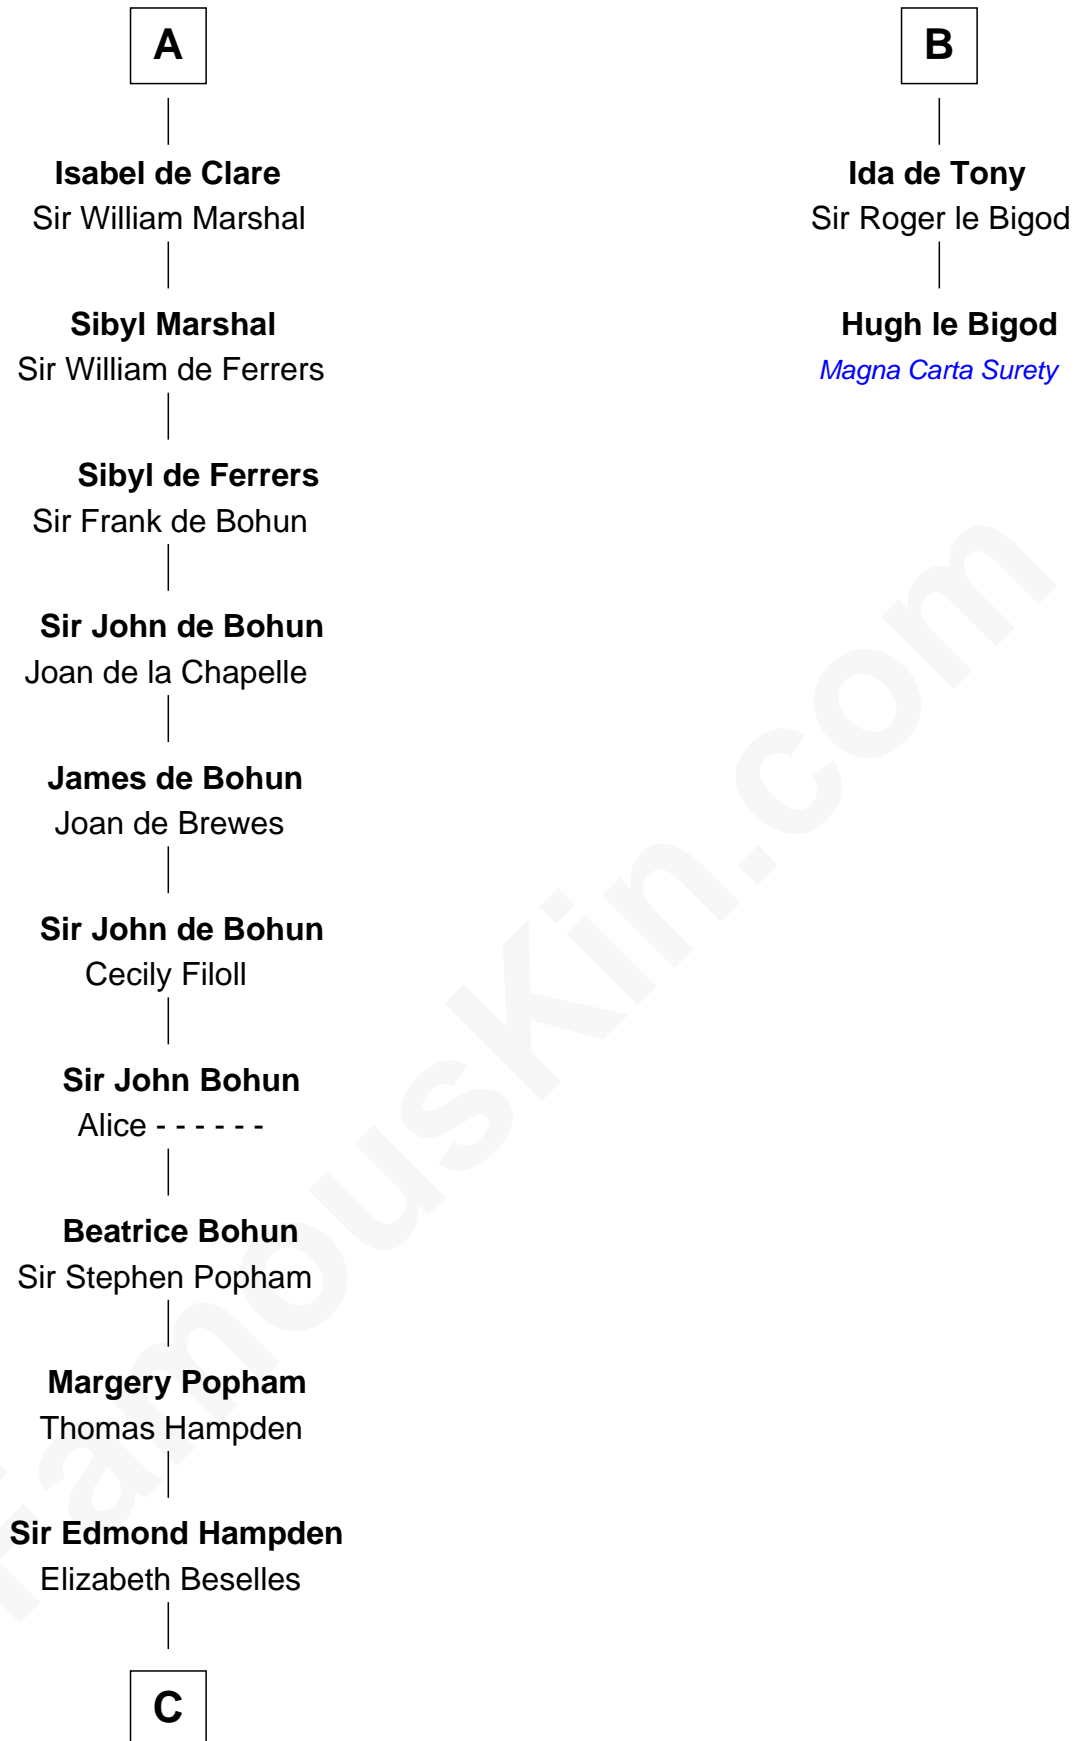

FamousKin.com Relationship Chart of

Edmund Waller

English Poet and Politician

8th cousin 13 times removed of

Hugh le Bigod

Magna Carta Surety

C

William Hampden

English Poet and Politician