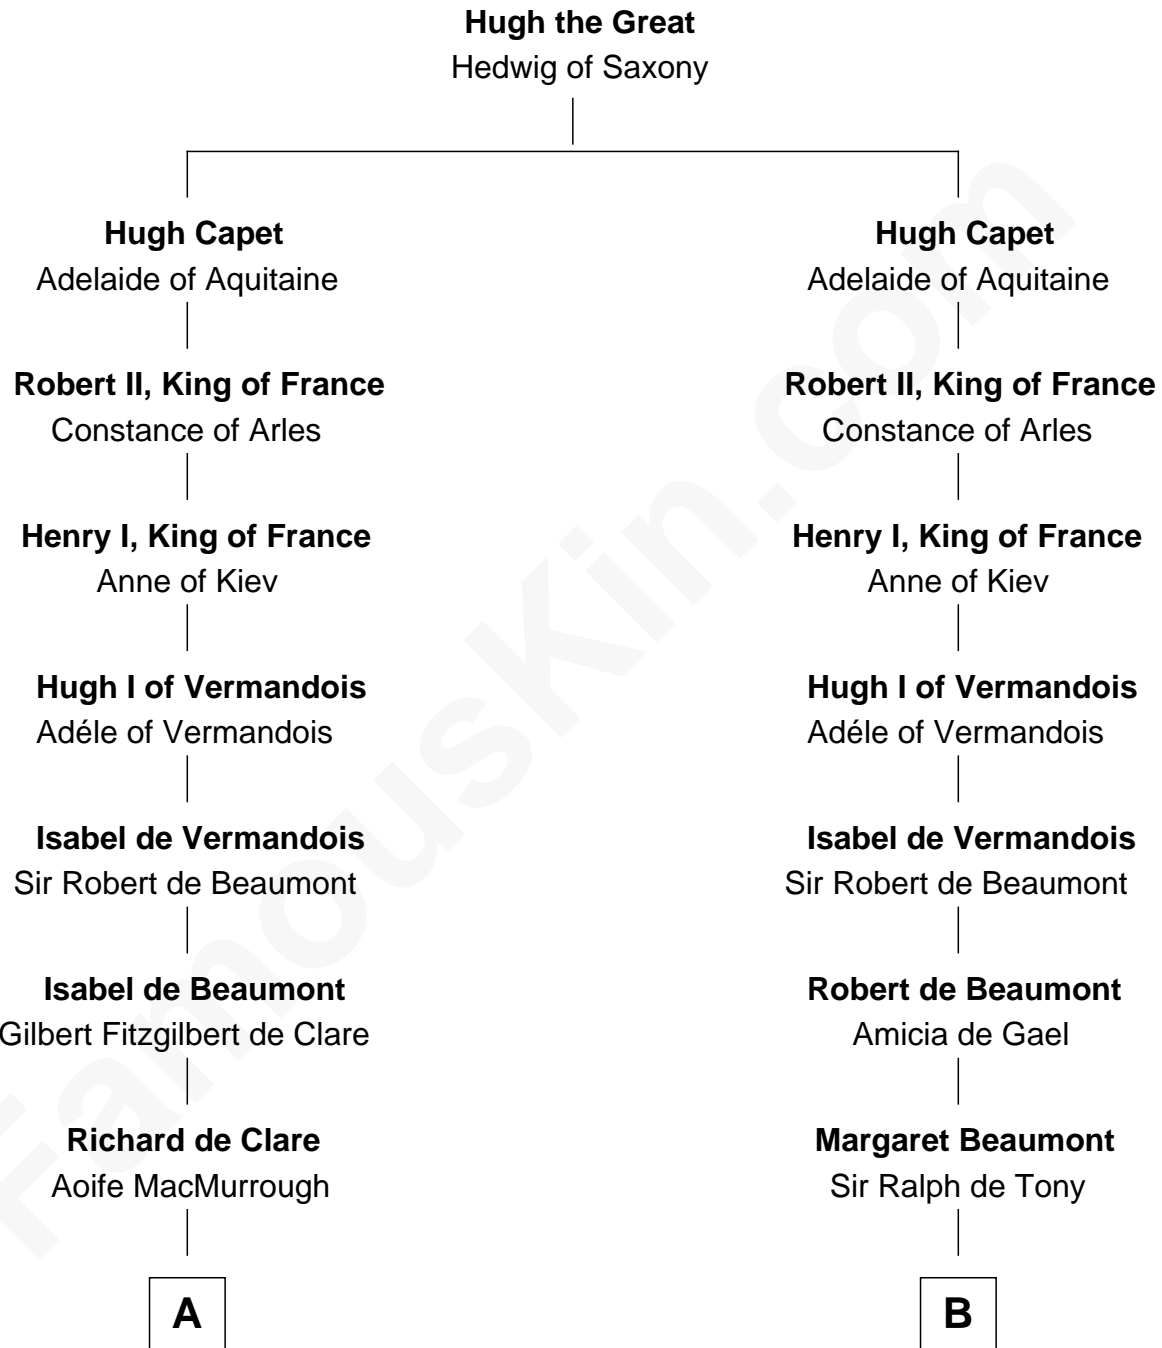

FamousKin.com Relationship Chart of

Edmund Waller

English Poet and Politician

8th cousin 13 times removed of

Hugh le Bigod

Magna Carta Surety

C

William Hampden

Audrey Hampden

John Hampden

Elizabeth Ferrers

Griffith Hampden

Anne Cave

Anne Hampden

Robert Waller

Edmund Waller

English Poet and Politician