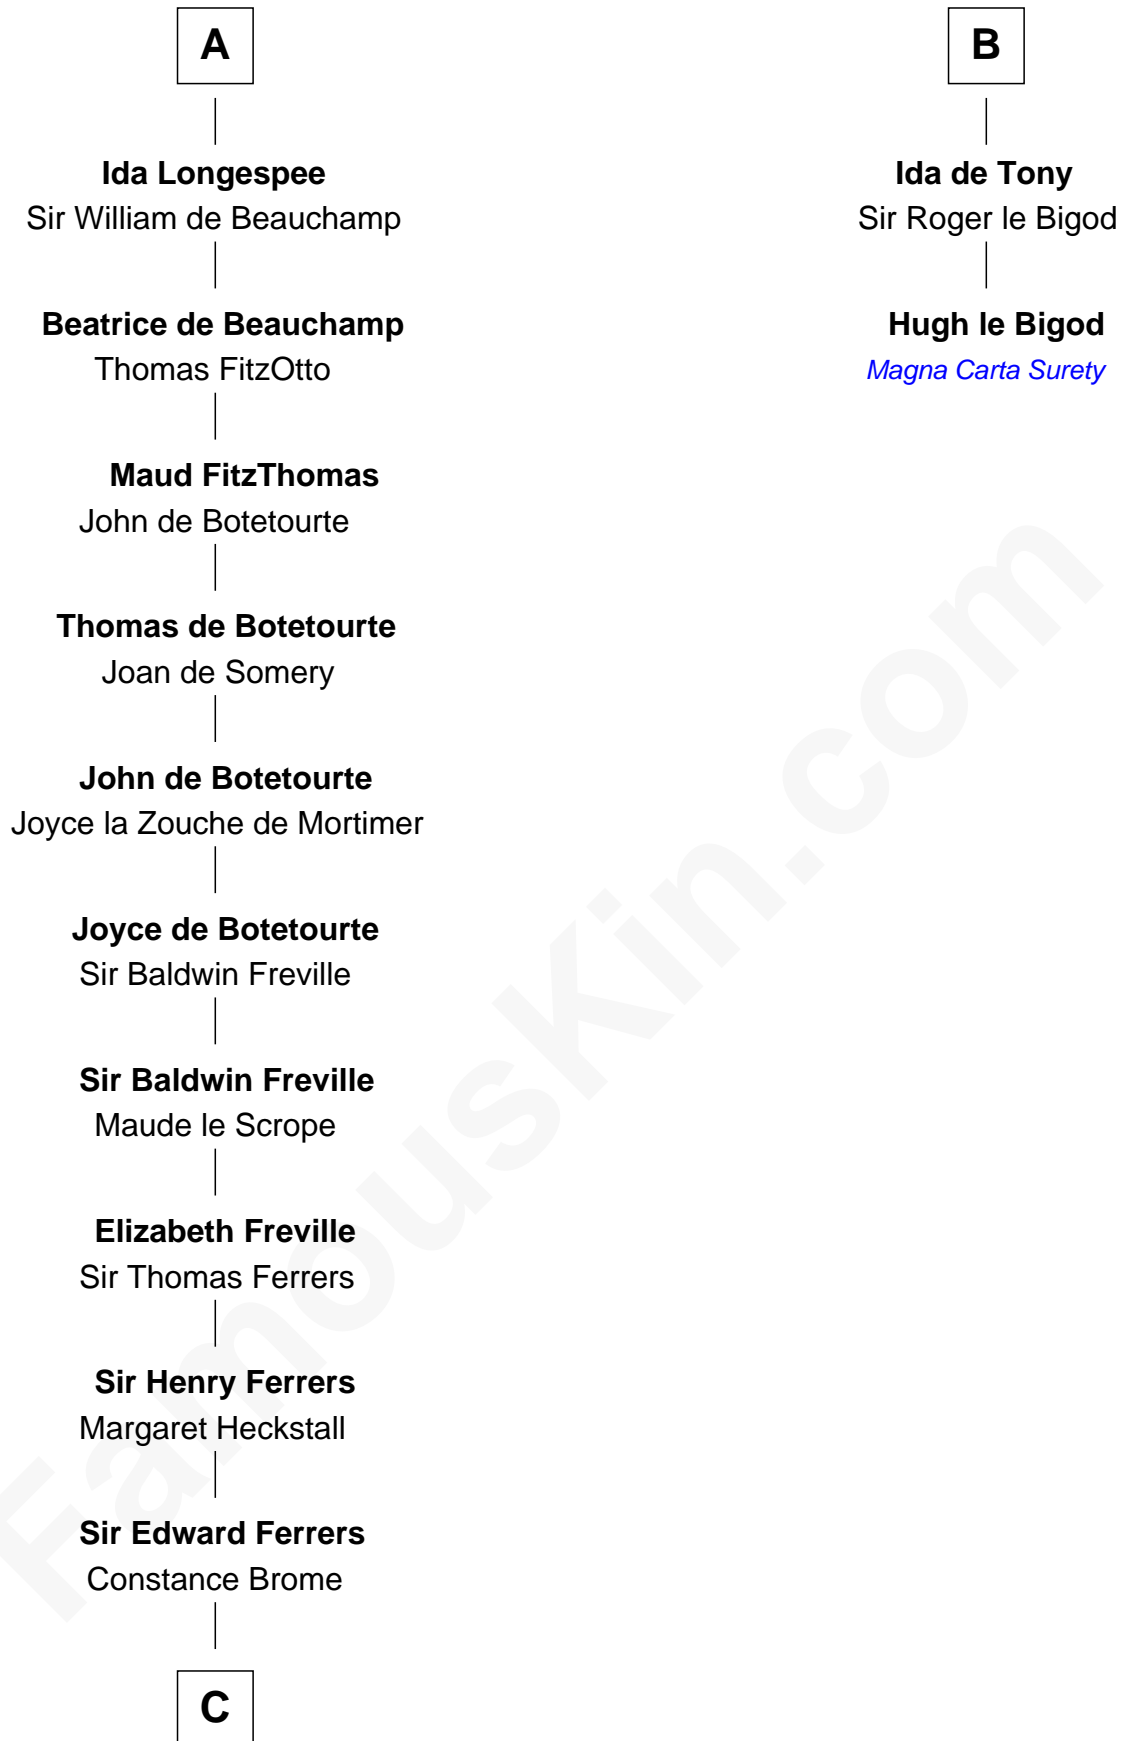

# FamousKin.com Relationship Chart of

**Edmund Waller**

*English Poet and Politician*

8th cousin 12 times removed of

**Hugh le Bigod**

*Magna Carta Surety*

**Gunnora of Denmark**

**Richard I of Normandy**

**Maud of England**

Geoffrey Plantagenet

**Henry II, King of England**

Ida de Tony

**Sir William Longespee**

Ela of Salisbury

**A**

**Richard II of Normandy**

Judith of Brittany

**Robert I of Normandy**

Herleve of Falaise

**Adelaide of Normandy**

Lambert II of Lens

**Judith of Lens**

Waltheof II of Northumbria

**Alice of Northumberland**

Ralph de Tony

**Roger de Tony**

Ida of Hainault

**Sir Ralph de Tony**

Margaret Beaumont

**B**

**C**

—  
**Elizabeth Ferrers**