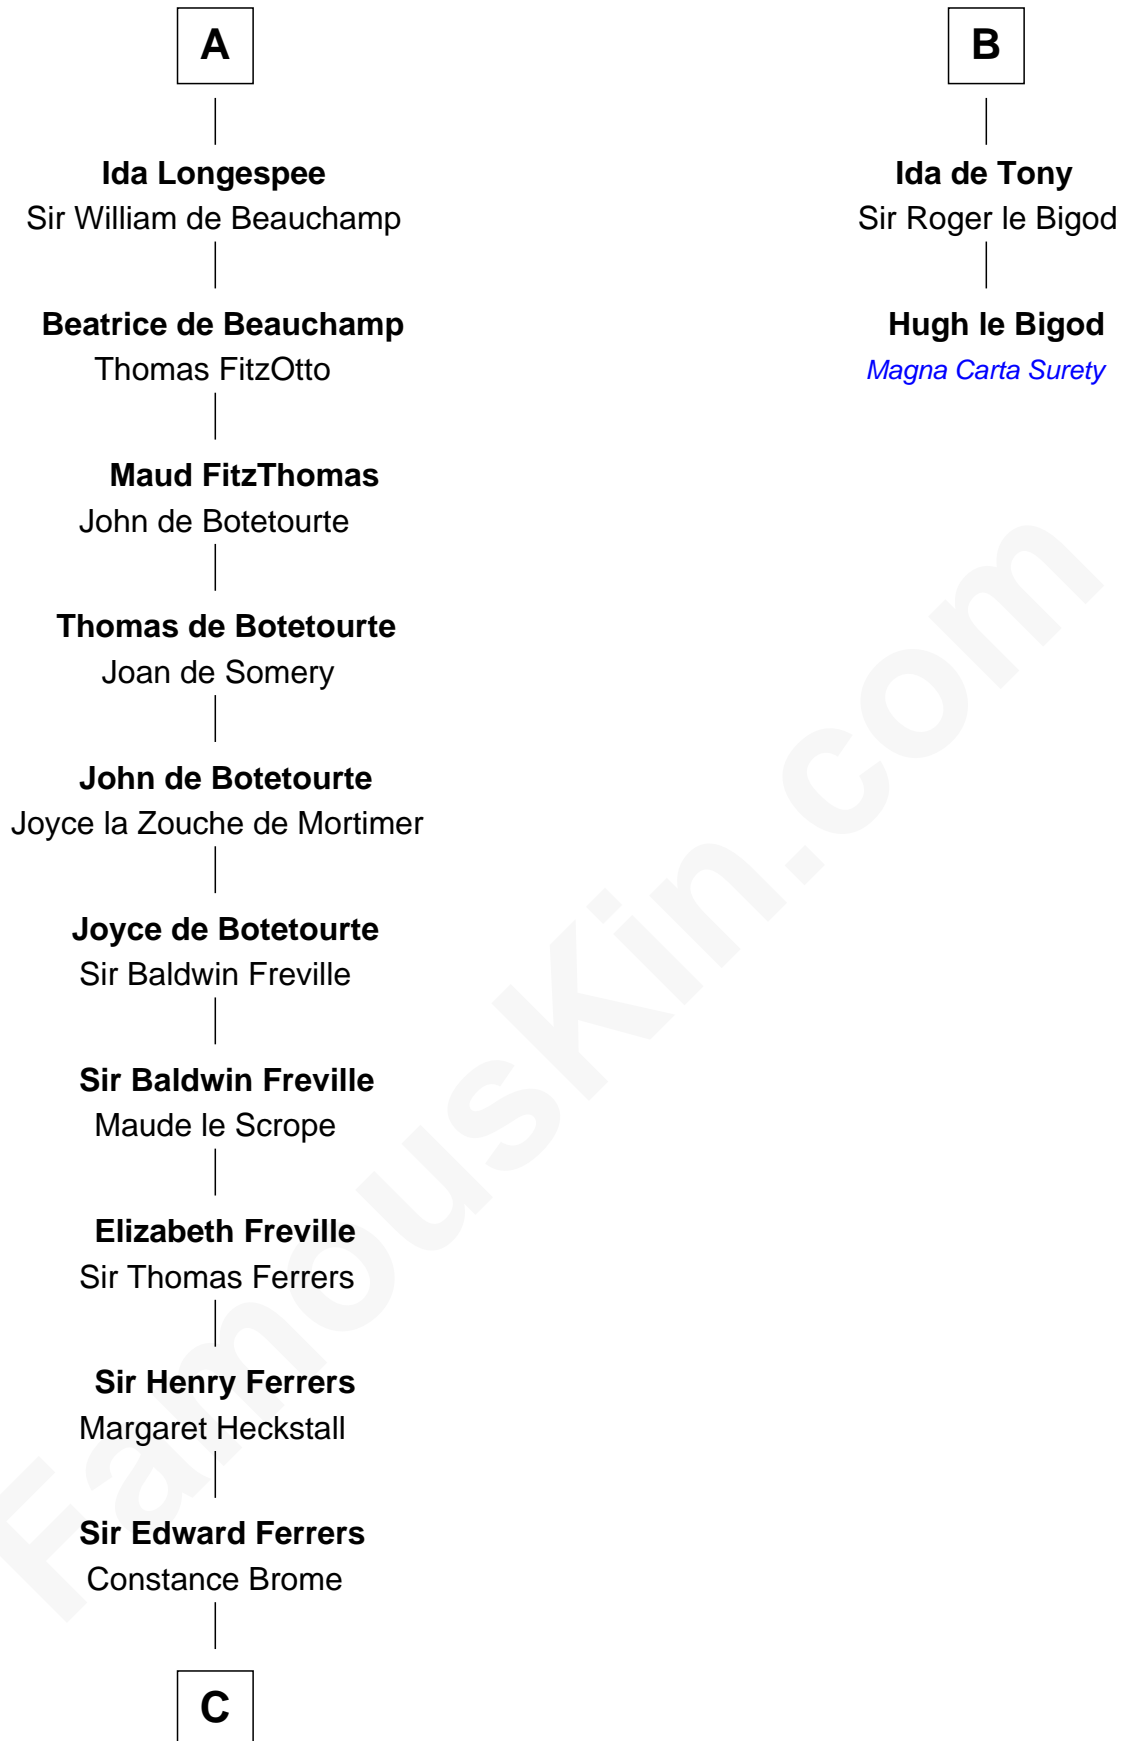

FamousKin.com Relationship Chart of

Edmund Waller

English Poet and Politician

8th cousin 12 times removed of

Hugh le Bigod

Magna Carta Surety

Frederick of Luxembourg

C