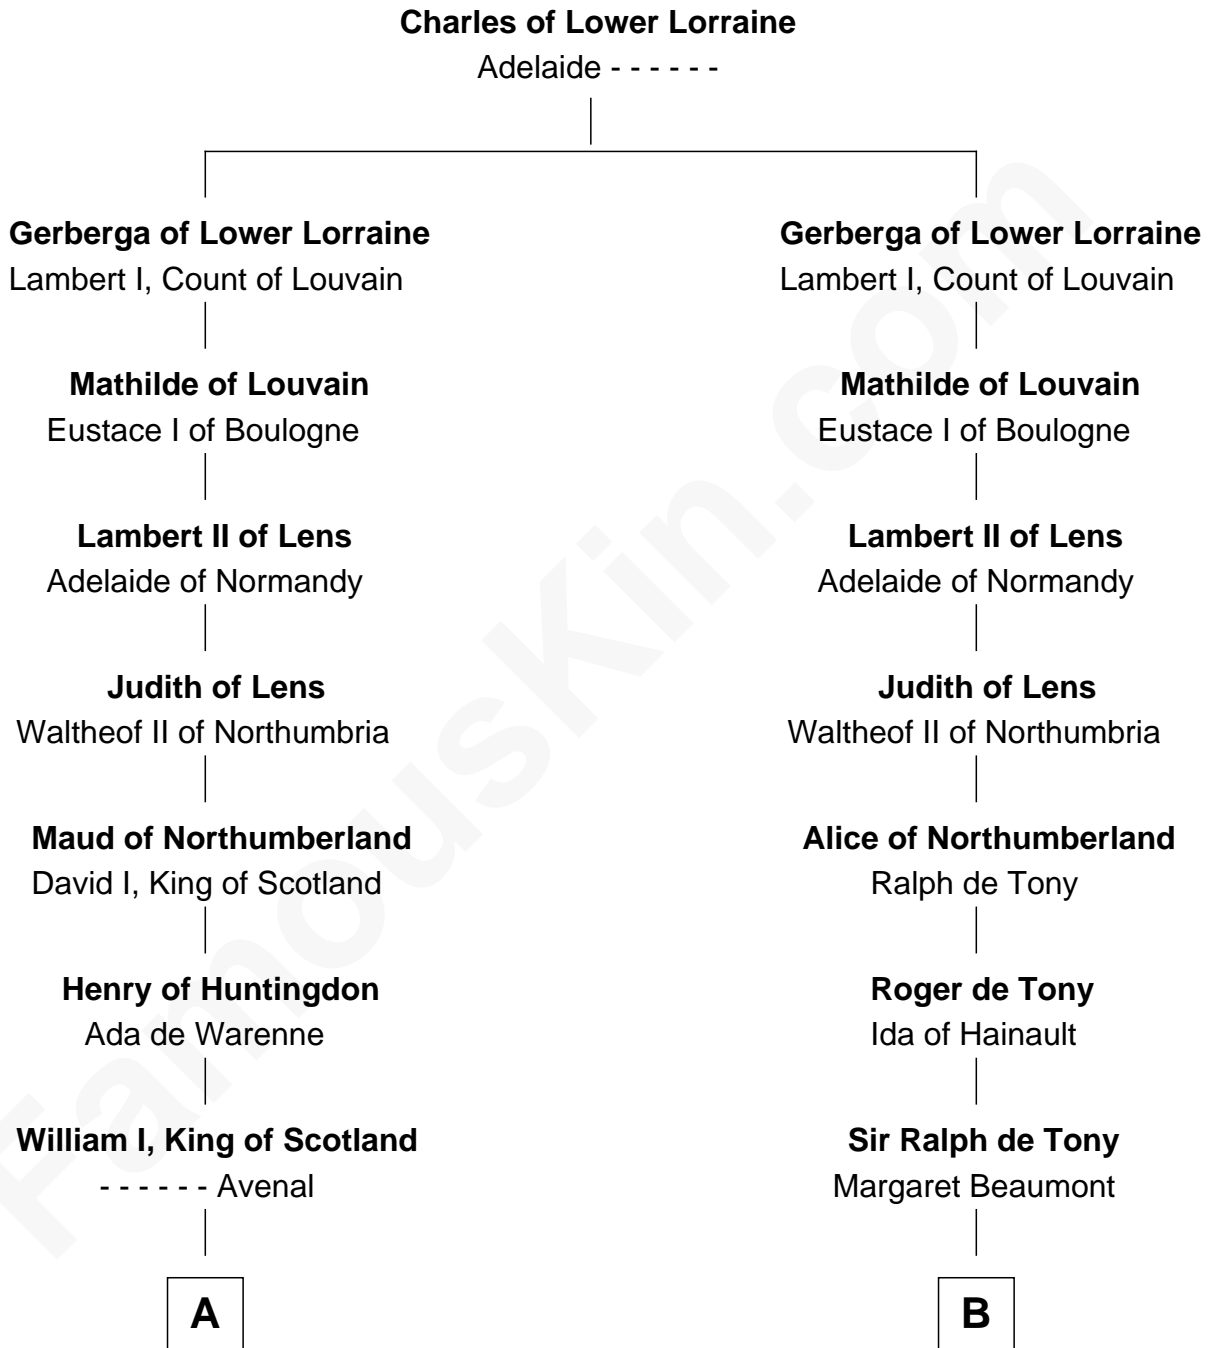

FamousKin.com Relationship Chart of

Edmund Waller

English Poet and Politician

8th cousin 13 times removed of

Hugh le Bigod

Magna Carta Surety

C

—
Sir Edward Ferrers

Constance Brome

—
Elizabeth Ferrers

John Hampden

—
Griffith Hampden

Anne Cave

—
Anne Hampden

Robert Waller

—
Edmund Waller