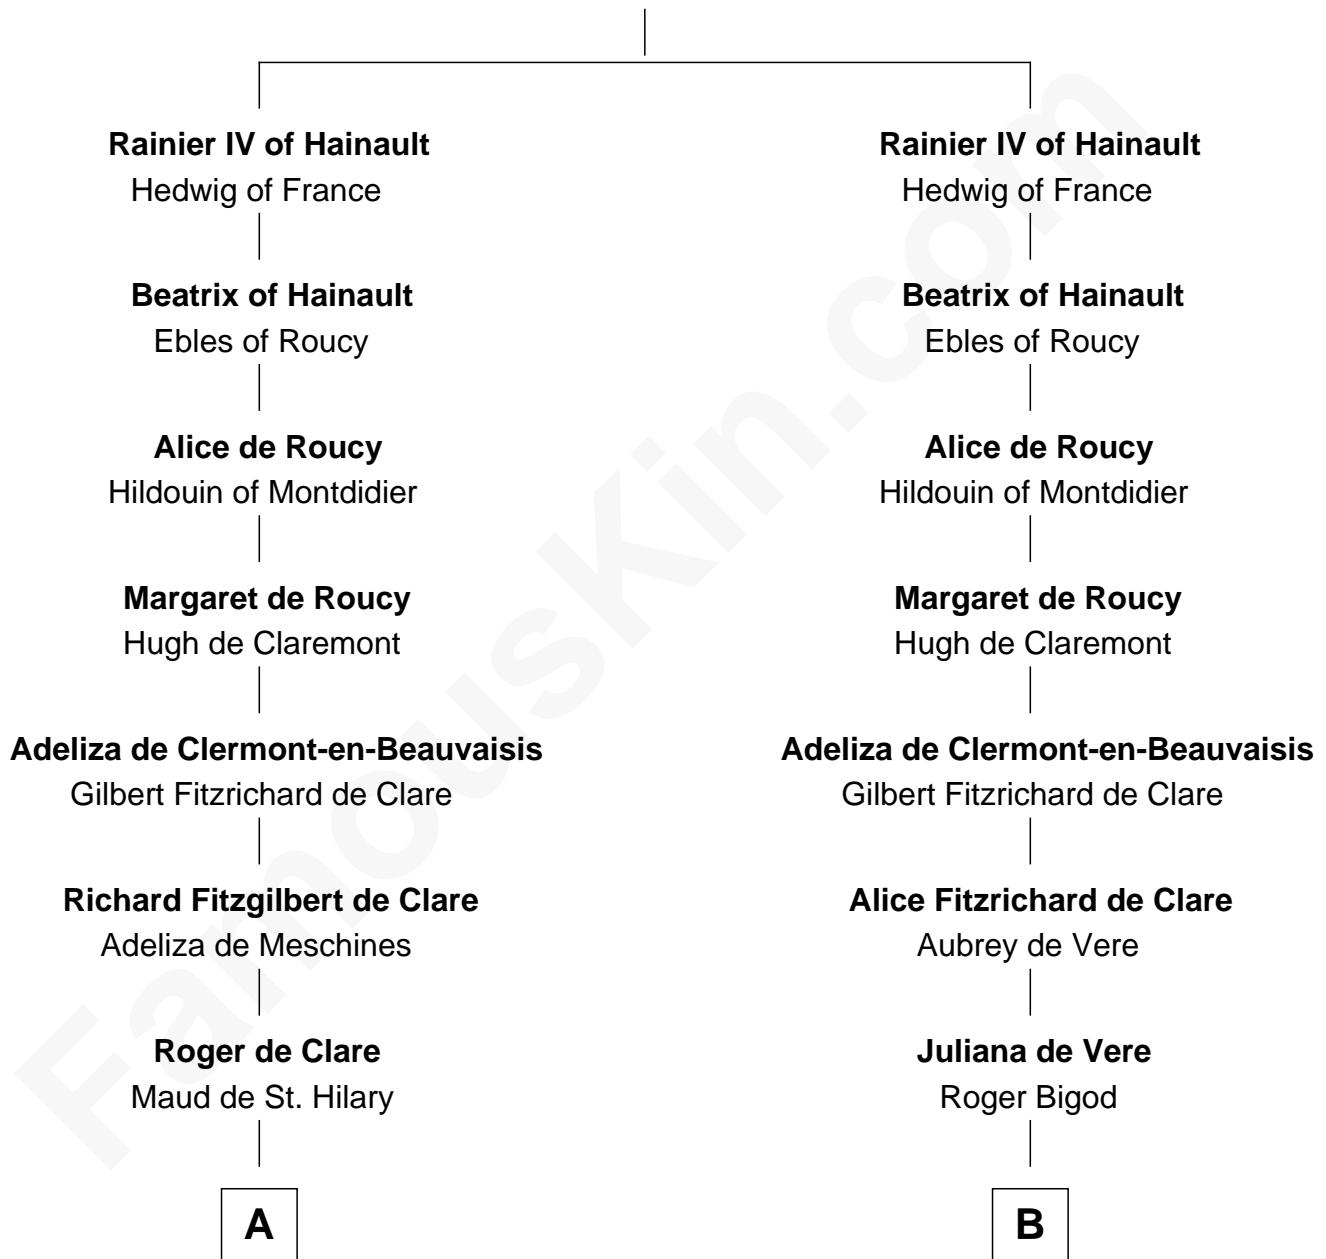

FamousKin.com Relationship Chart of

Edmund Waller

English Poet and Politician

8th cousin 13 times removed of

Hugh le Bigod

Magna Carta Surety

Rainier III of Hainault

Adela - - - - -