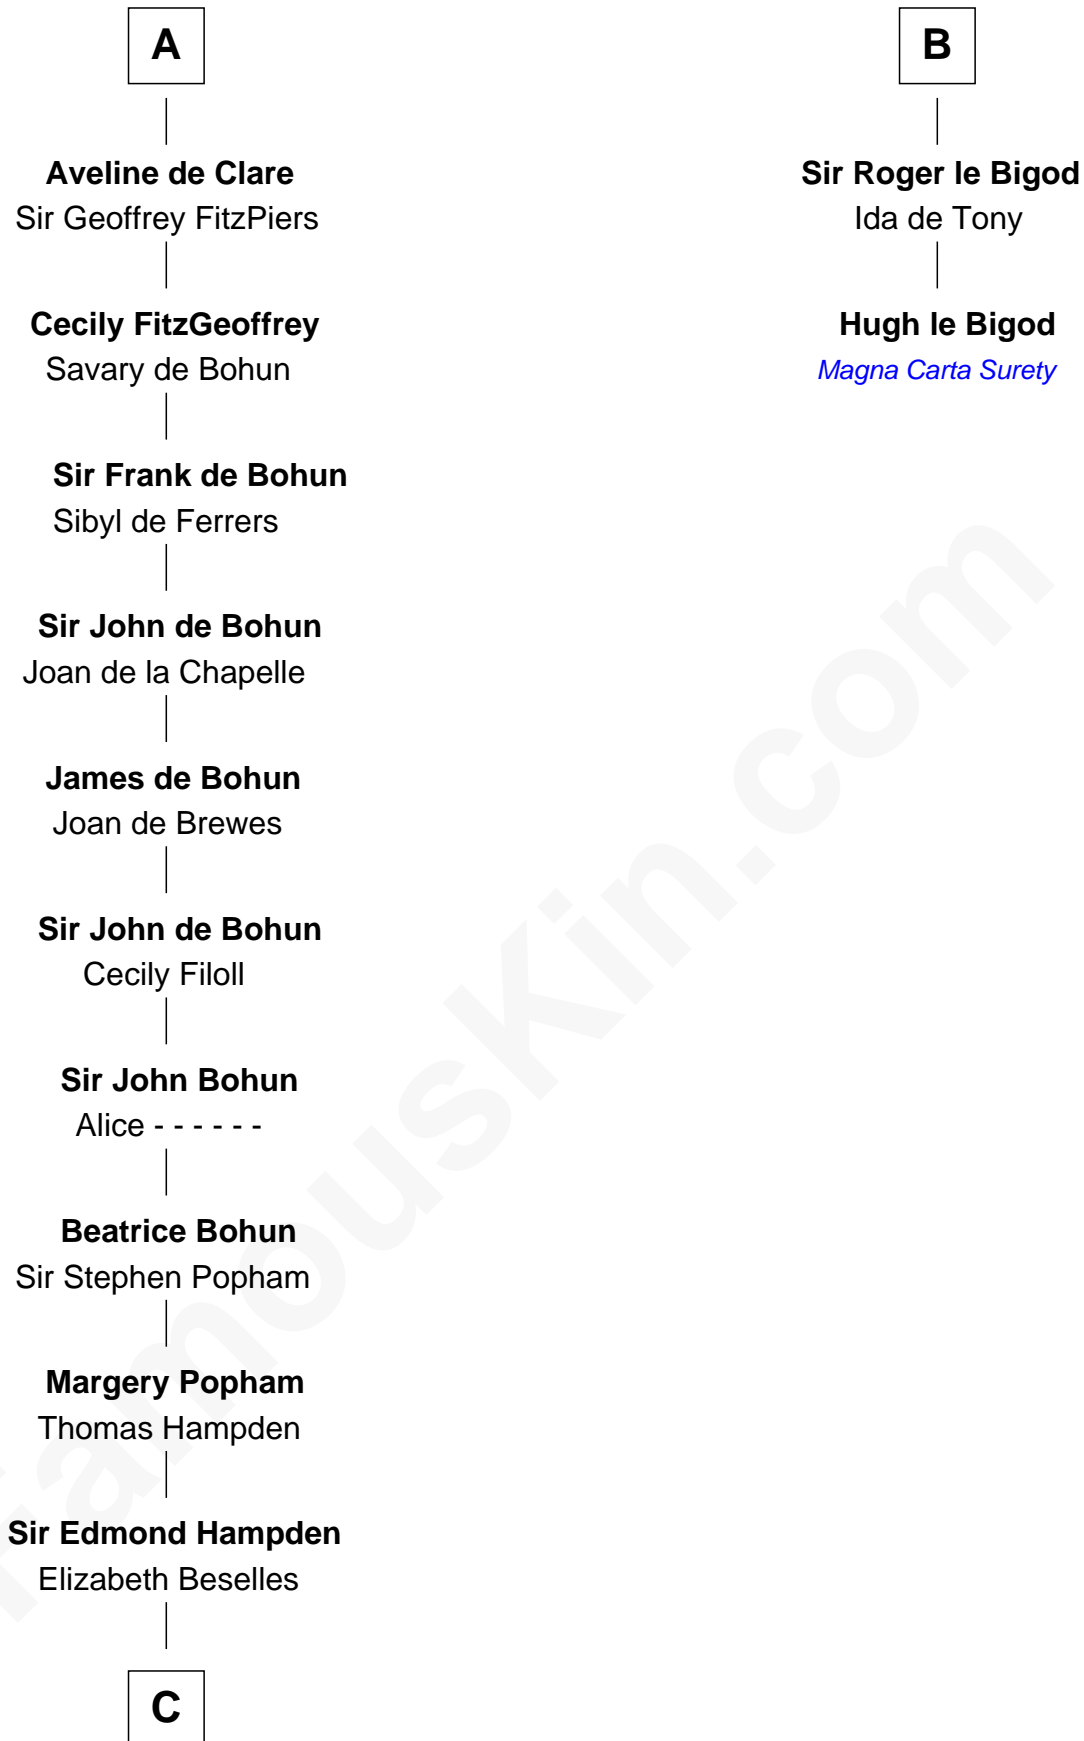

FamousKin.com Relationship Chart of

Edmund Waller

English Poet and Politician

8th cousin 13 times removed of

Hugh le Bigod

Magna Carta Surety

Rainier III of Hainault

Adela - - - - -