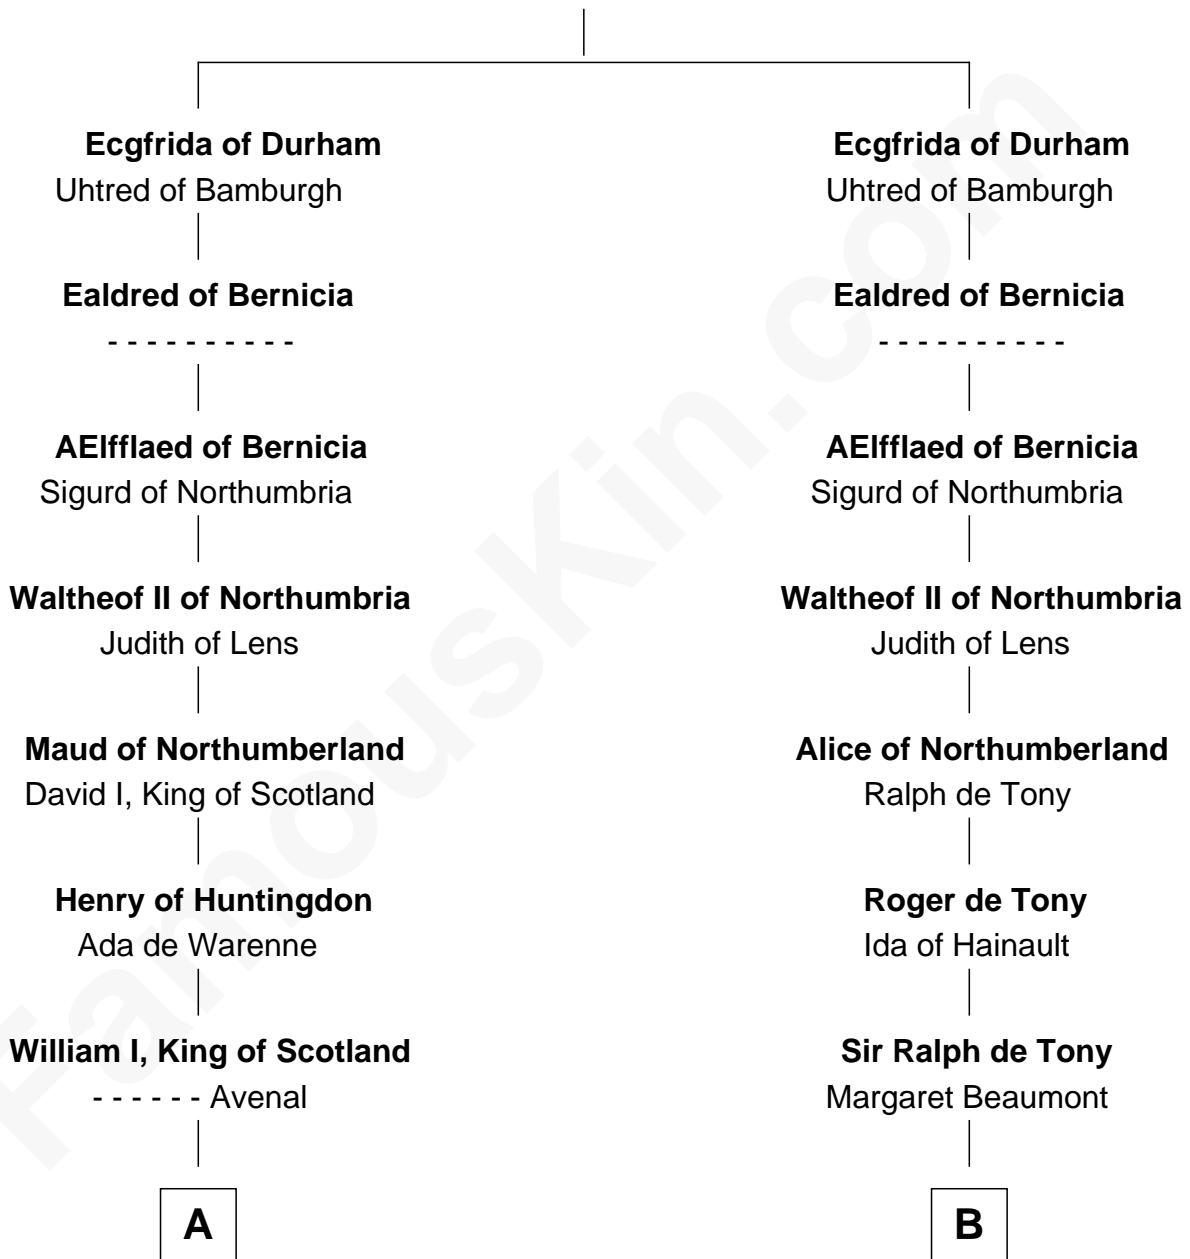

FamousKin.com Relationship Chart of

Edmund Waller

English Poet and Politician

8th cousin 13 times removed of

Hugh le Bigod

Magna Carta Surety

Aldhun of Durham

C

—
Edmund Waller

English Poet and Politician