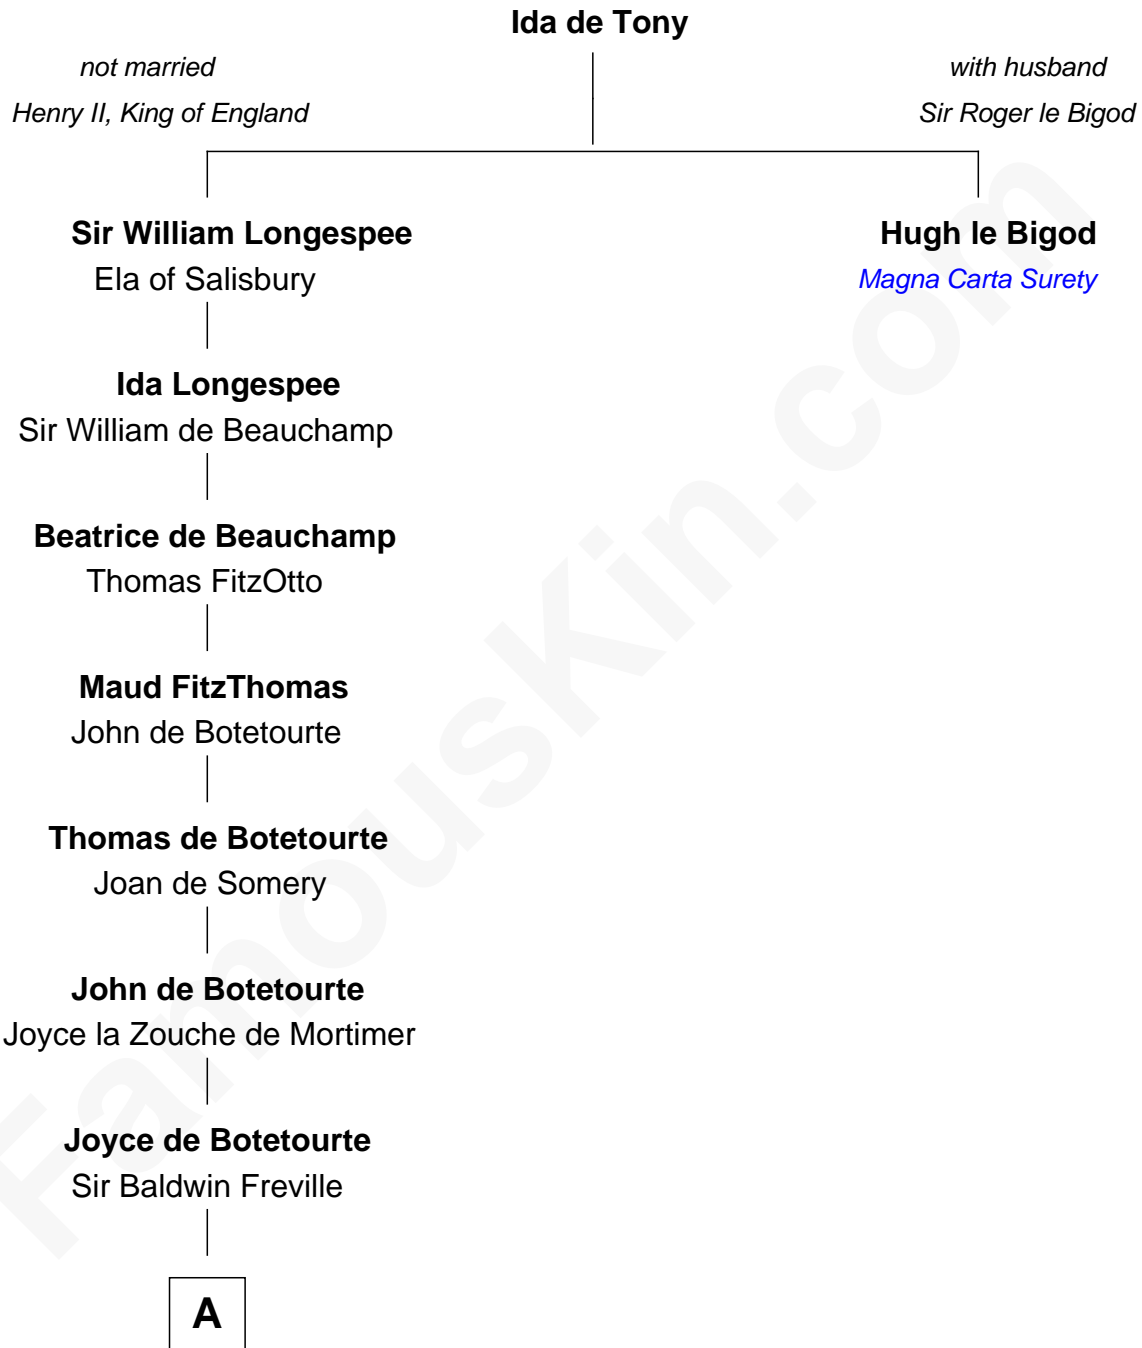

FamousKin.com Relationship Chart of

Edmund Waller

English Poet and Politician

12th great-grandnephew of

Hugh le Bigod

Magna Carta Surety

A

—
Sir Baldwin Freville

Maude le Scrope

—
Elizabeth Freville

Sir Thomas Ferrers

—
Sir Henry Ferrers

Margaret Heckstall

—
Sir Edward Ferrers

Constance Brome

—
Elizabeth Ferrers