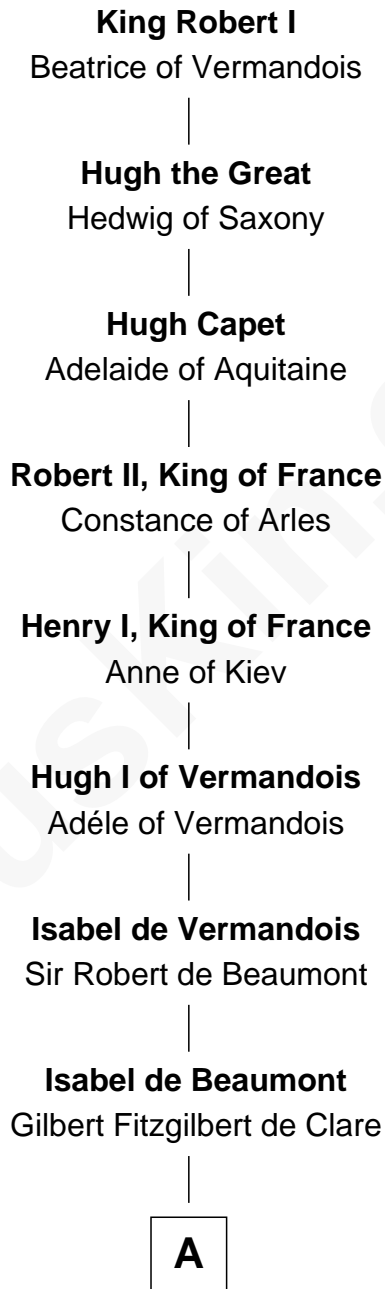

FamousKin.com Relationship Chart of

Edmund Waller

English Poet and Politician

21st Great-grandson of

King Robert I

King of France

A

Richard de Clare
Aoife MacMurrough