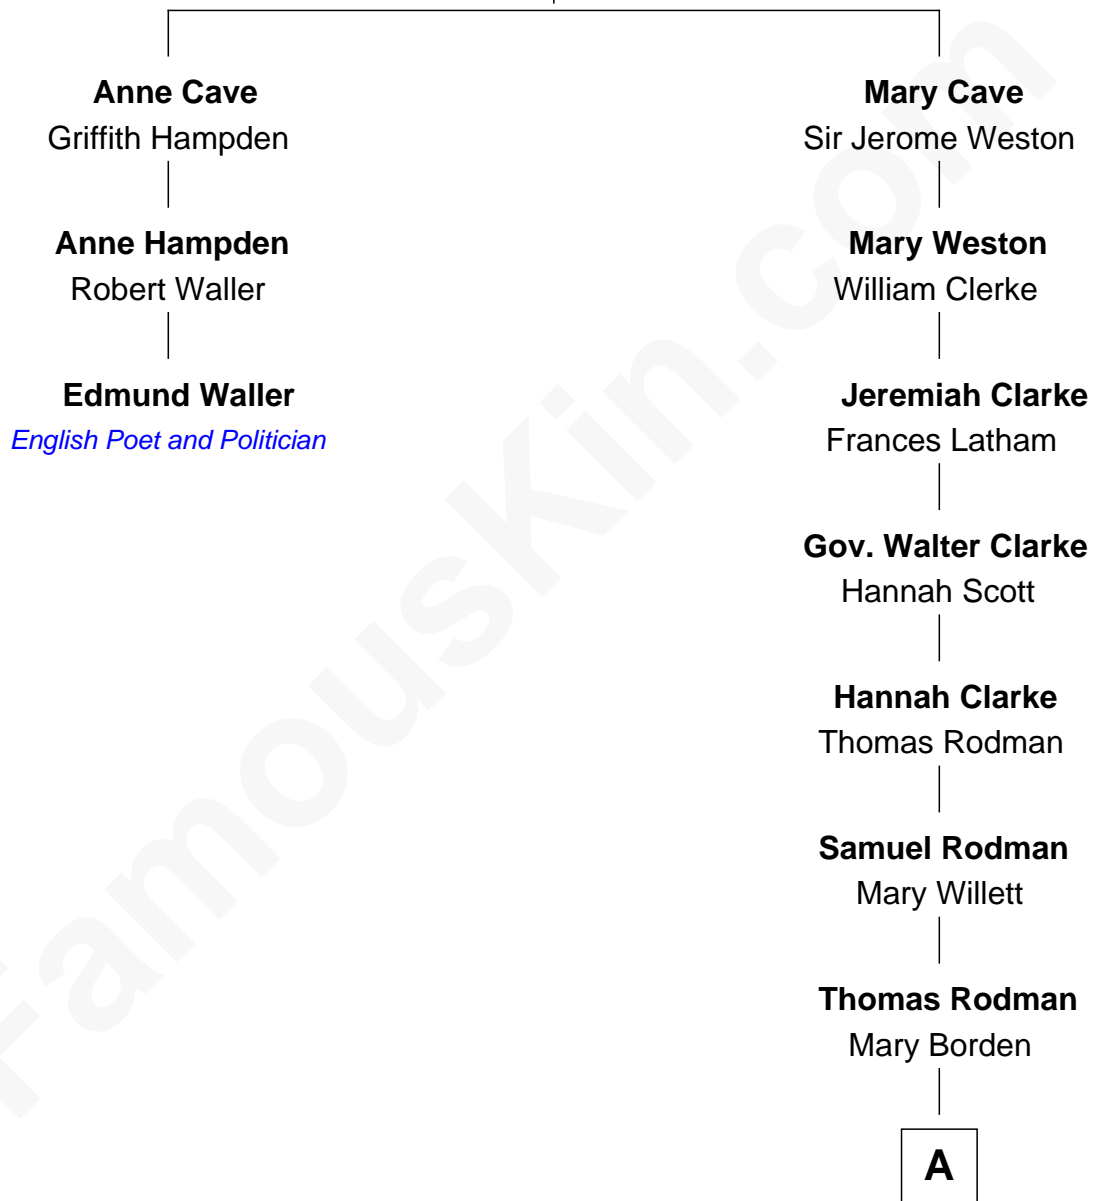

FamousKin.com Relationship Chart of

Edmund Waller

English Poet and Politician

2nd cousin 7 times removed of

Joseph Wharton

Founder of the Wharton School of Business

Anthony Cave

Elizabeth Lovett

A

Hannah Rodman
Samuel Rowland Fisher

Deborah Fisher
William Wharton

Joseph Wharton
Founder, Wharton School of Business

FamousKin.com