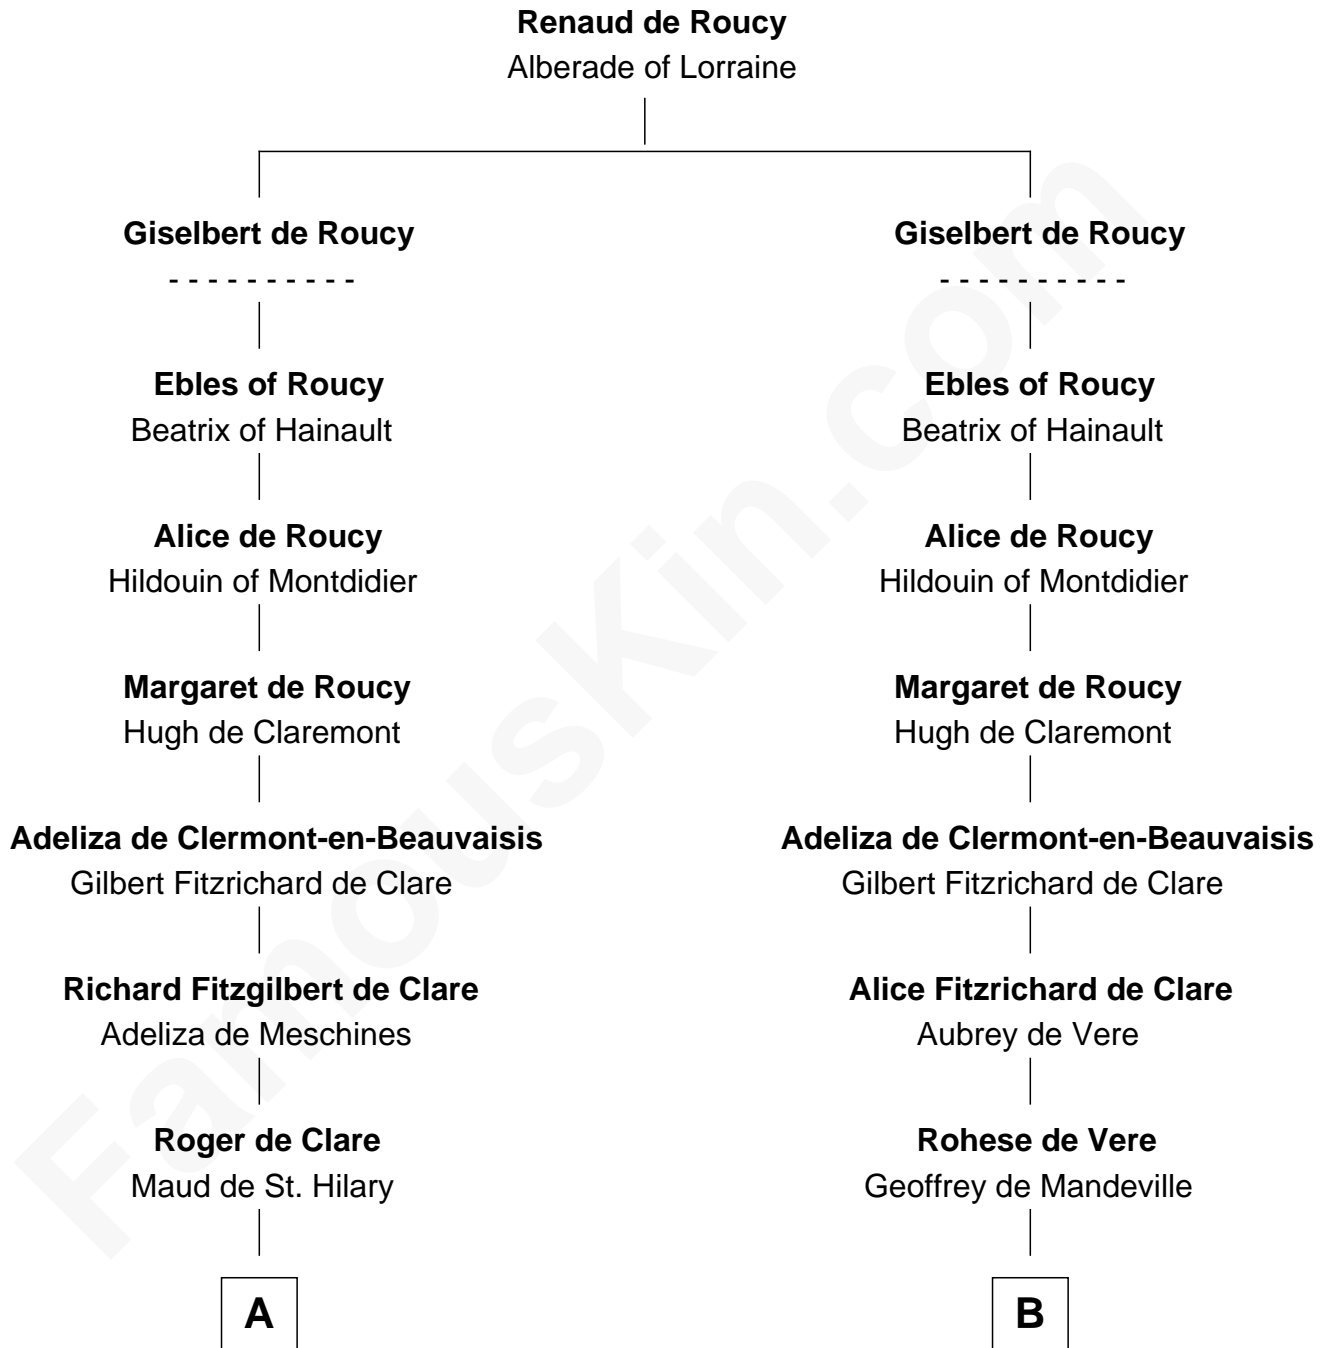

FamousKin.com Relationship Chart of

Edmund Waller

English Poet and Politician

9th cousin 12 times removed of

William de Lanvallay

Magna Carta Surety

C

—
William Hampden

Audrey Hampden

—
John Hampden

Elizabeth Ferrers

—
Griffith Hampden

Anne Cave

—
Anne Hampden

Robert Waller

—
Edmund Waller

English Poet and Politician