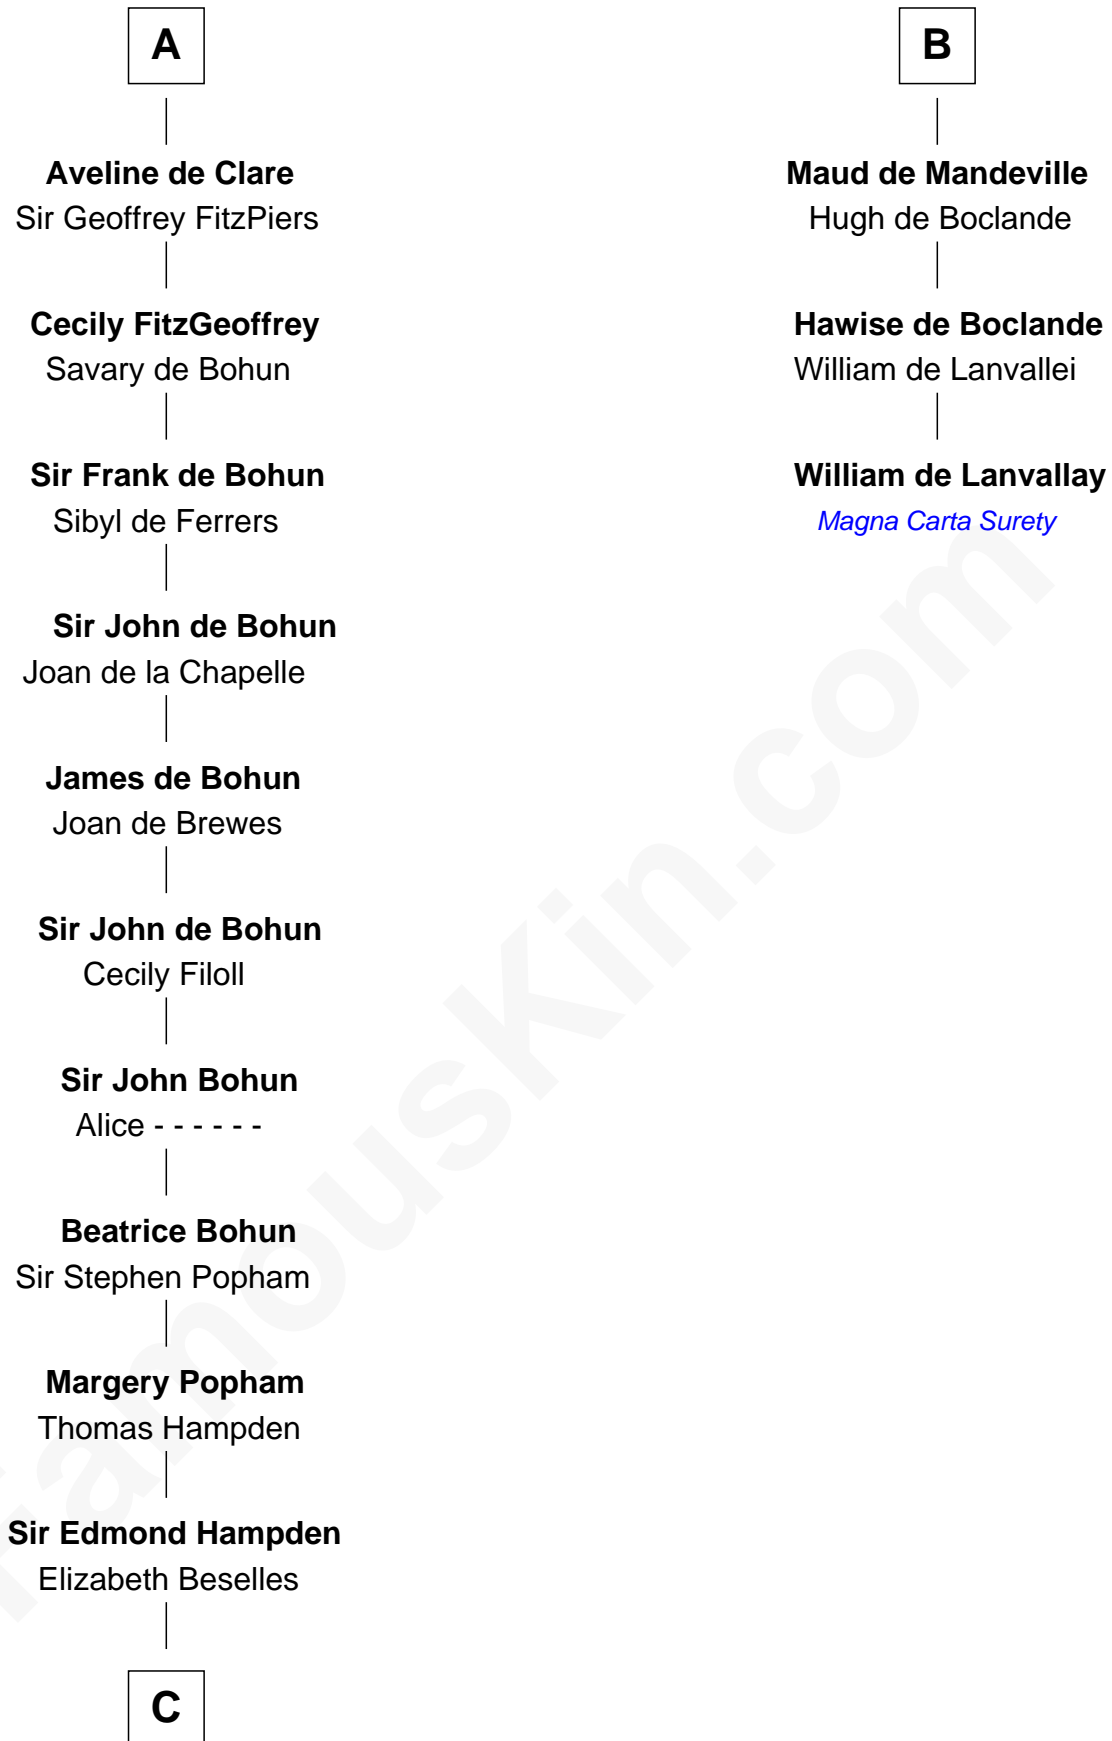

FamousKin.com Relationship Chart of

Edmund Waller

English Poet and Politician

9th cousin 12 times removed of

William de Lanvallay

Magna Carta Surety

C

—
William Hampden