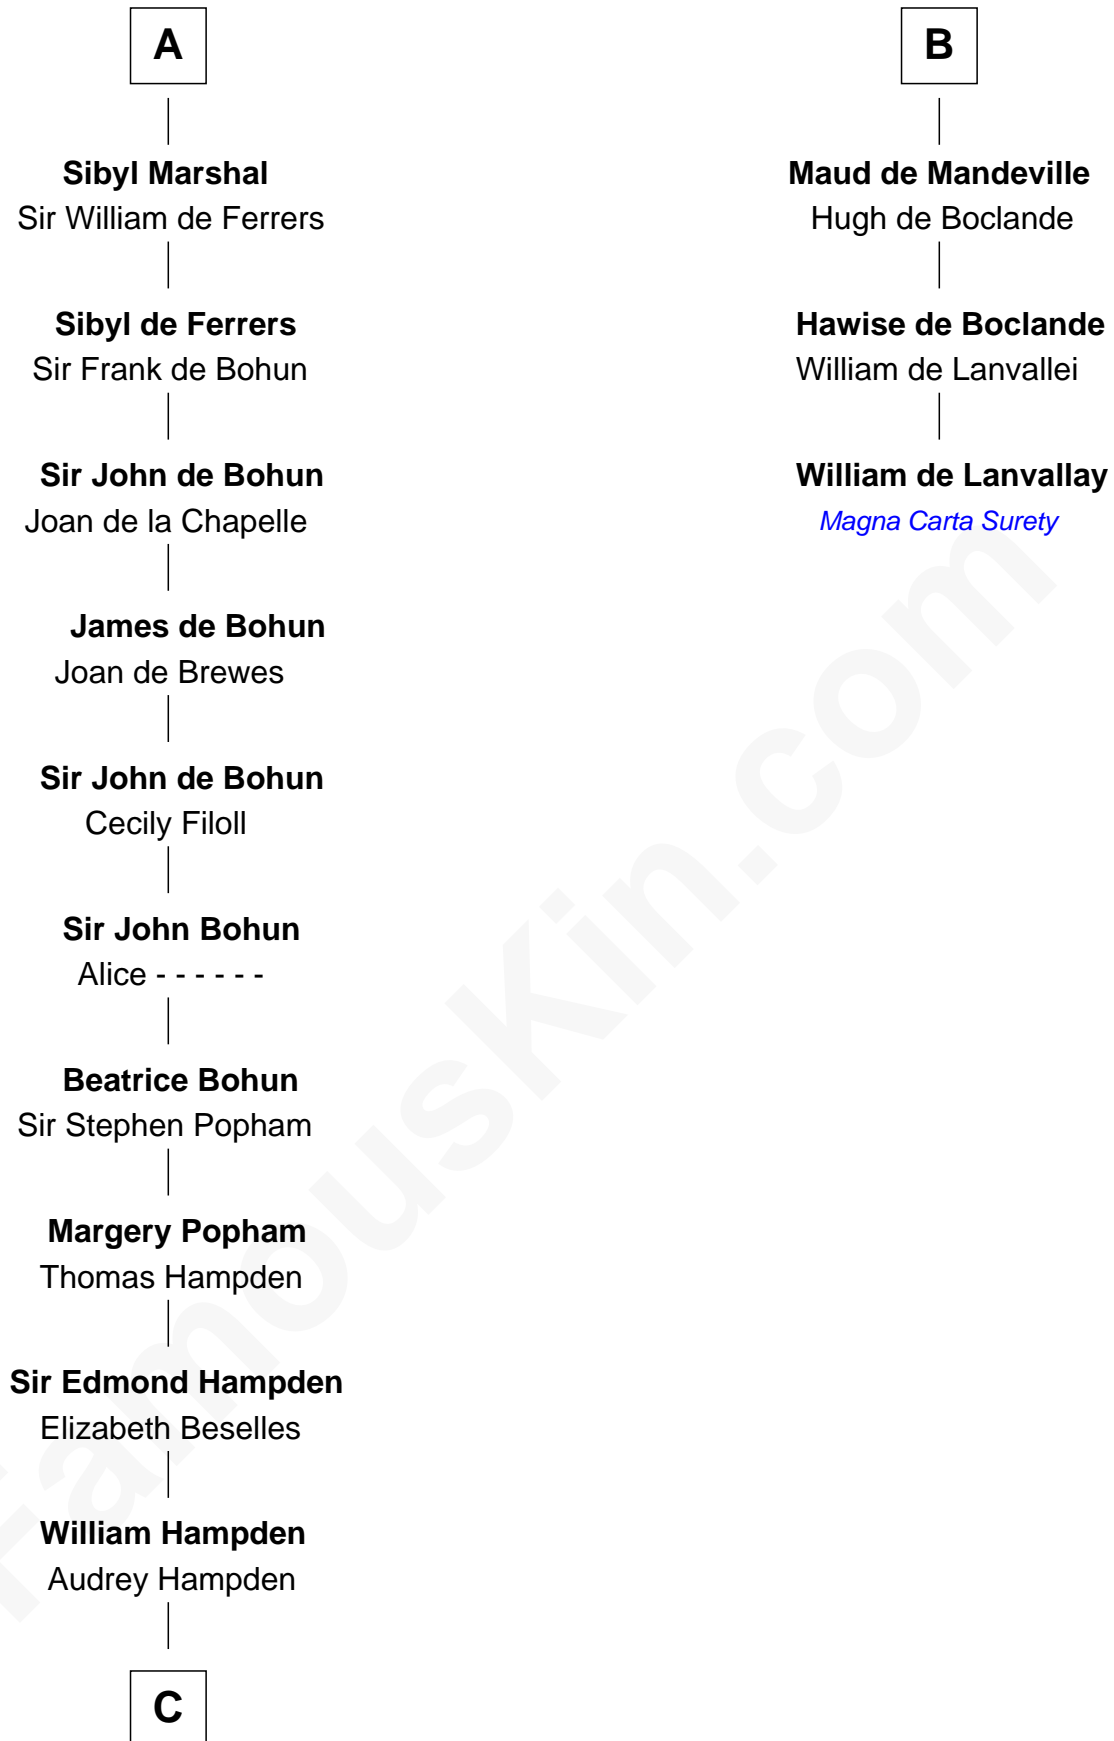

FamousKin.com Relationship Chart of

Edmund Waller

English Poet and Politician

9th cousin 11 times removed of

William de Lanvallay

Magna Carta Surety

C

—
John Hampden
Elizabeth Ferrers

—
Griffith Hampden
Anne Cave

—
Anne Hampden
Robert Waller

—
Edmund Waller
English Poet and Politician

FamousKin.com