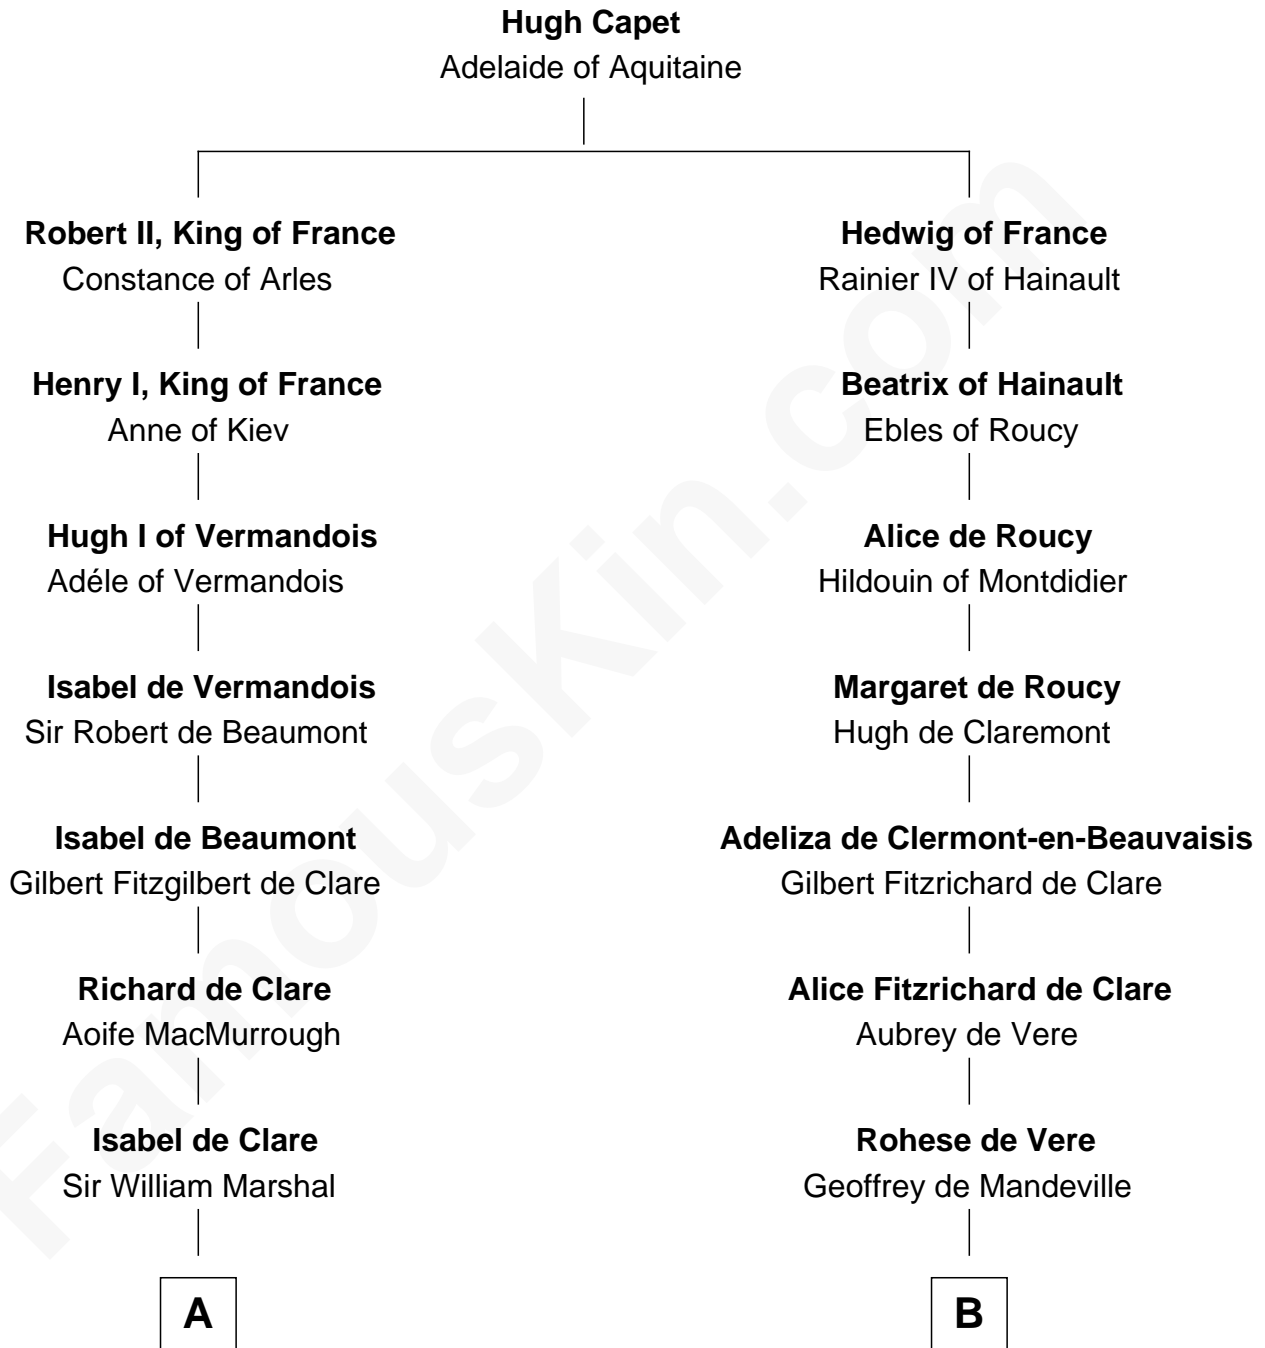

FamousKin.com Relationship Chart of

Edmund Waller

English Poet and Politician

9th cousin 11 times removed of

William de Lanvallay

Magna Carta Surety

C

—
John Hampden
Elizabeth Ferrers

—
Griffith Hampden
Anne Cave

—
Anne Hampden
Robert Waller

—
Edmund Waller
English Poet and Politician

FamousKin.com