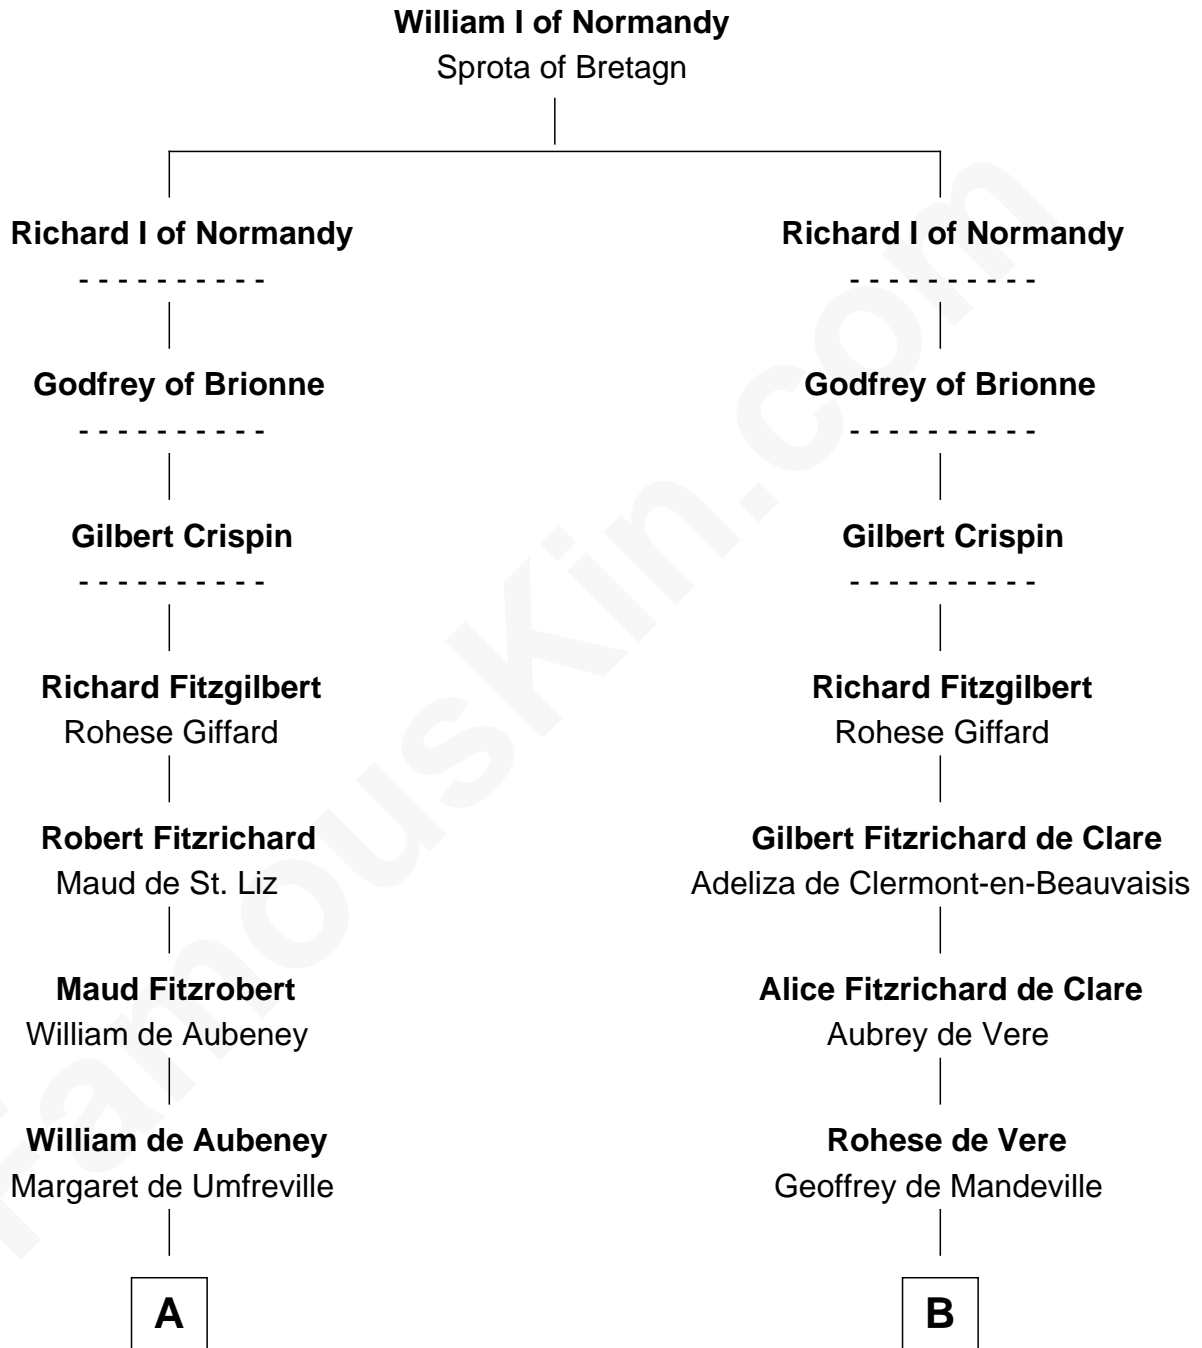

FamousKin.com Relationship Chart of

Edmund Waller

English Poet and Politician

9th cousin 11 times removed of

William de Lanvallay

Magna Carta Surety

C

—
Elizabeth Ferrers

John Hampden

—
Griffith Hampden

Anne Cave

—
Anne Hampden

Robert Waller

—
Edmund Waller

English Poet and Politician

FamousKin.com