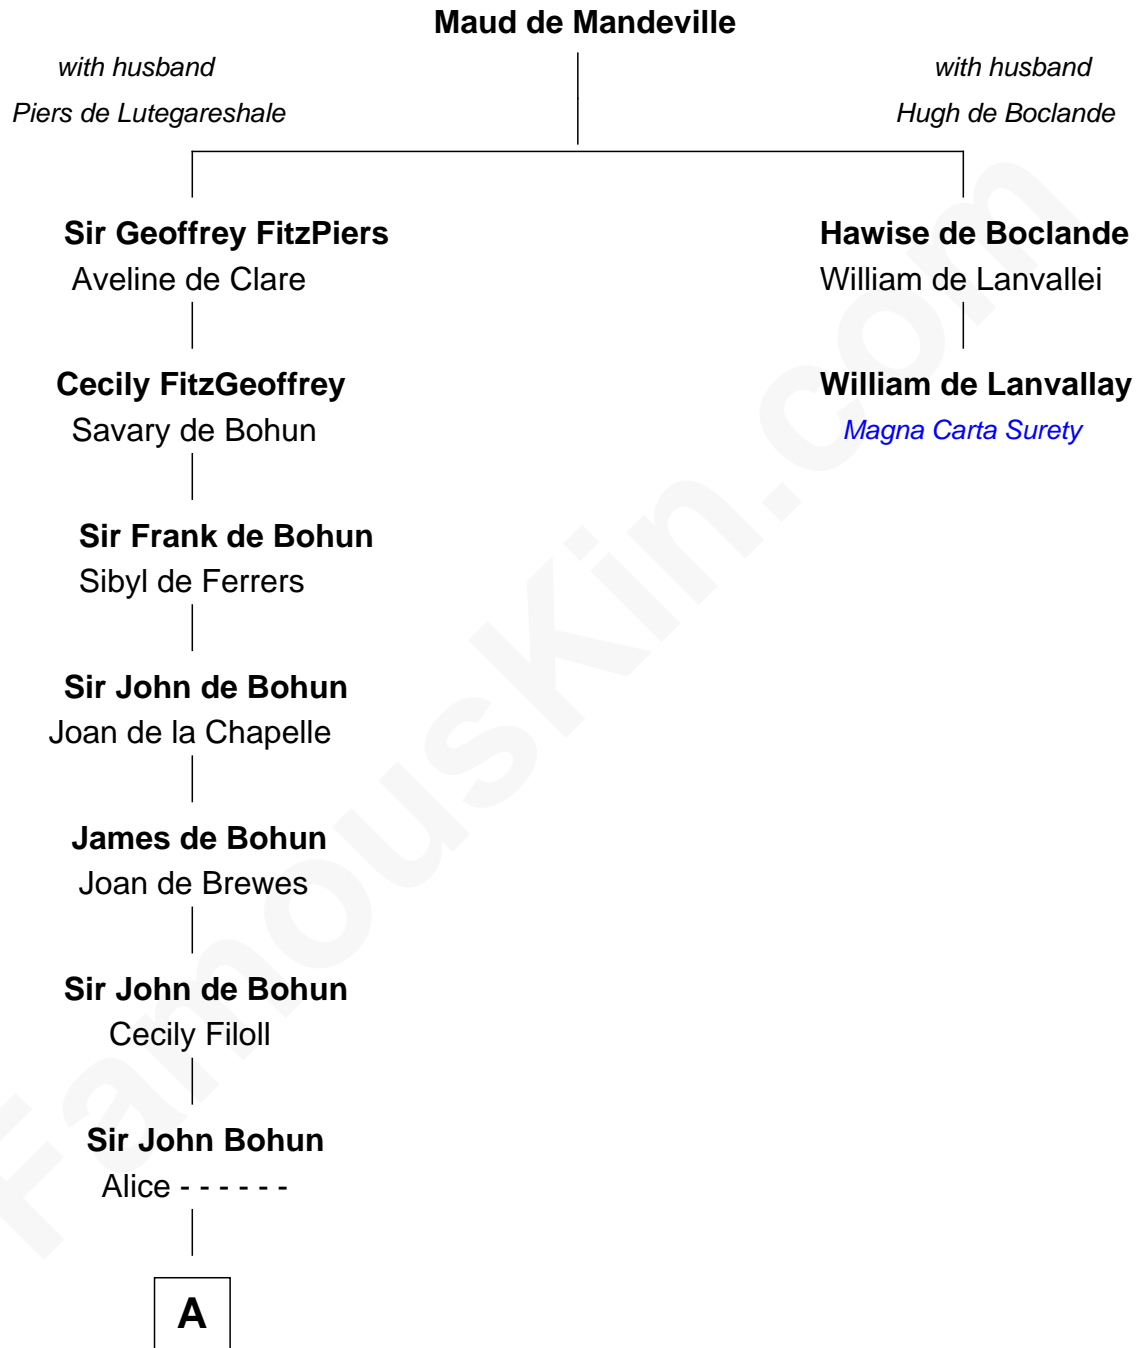

FamousKin.com Relationship Chart of

Edmund Waller

English Poet and Politician

1st cousin 13 times removed of

William de Lanvallay

Magna Carta Surety

A

—
Beatrice Bohun
Sir Stephen Popham

—
Margery Popham
Thomas Hampden

—
Sir Edmond Hampden
Elizabeth Beselles

—
William Hampden
Audrey Hampden

—
John Hampden
Elizabeth Ferrers

—
Griffith Hampden
Anne Cave

—
Anne Hampden
Robert Waller

—
Edmund Waller
English Poet and Politician