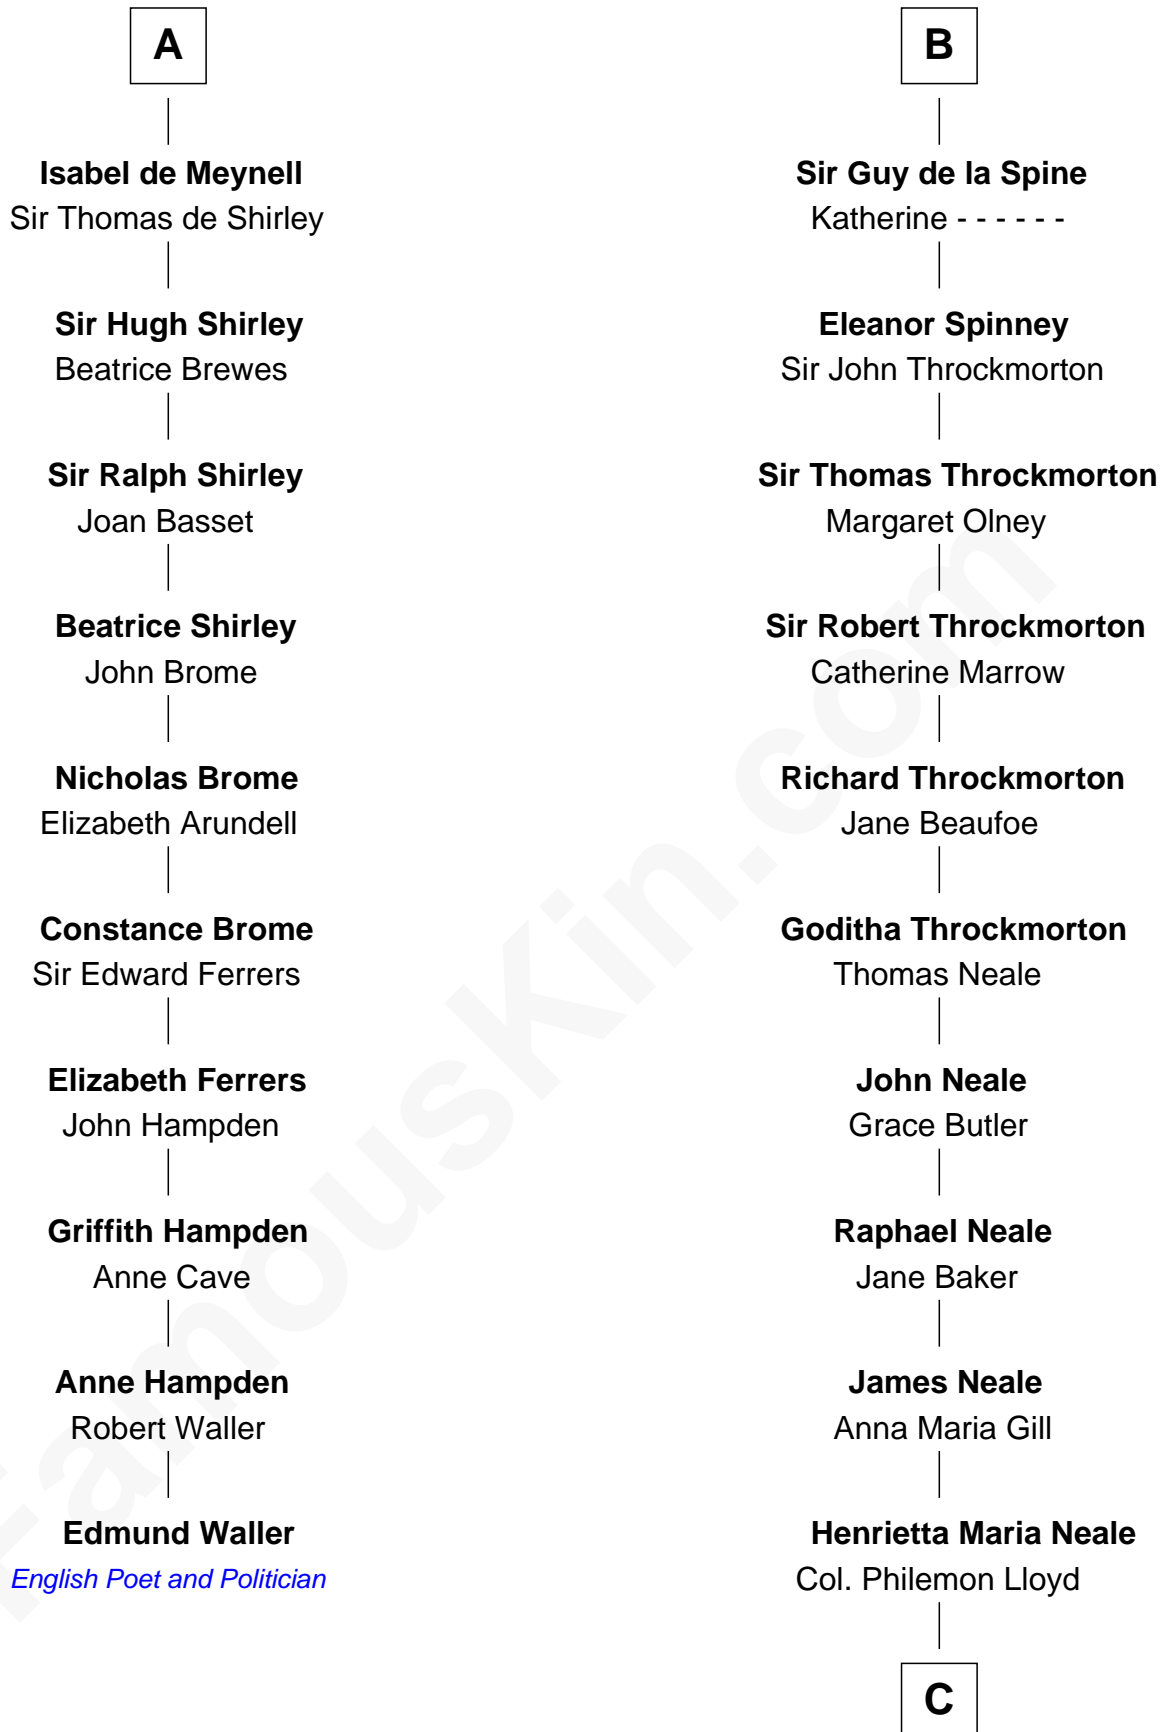

FamousKin.com Relationship Chart of

Edmund Waller

English Poet and Politician

16th cousin 4 times removed of

Edward Lloyd V

13th Governor of Maryland

C

Edward Lloyd
Sarah Covington

Col. Edward Lloyd
Anne Rousby

Col. Edward Lloyd
Elizabeth Tayloe

Edward Lloyd V
13th Governor of Maryland

FamousKin.com