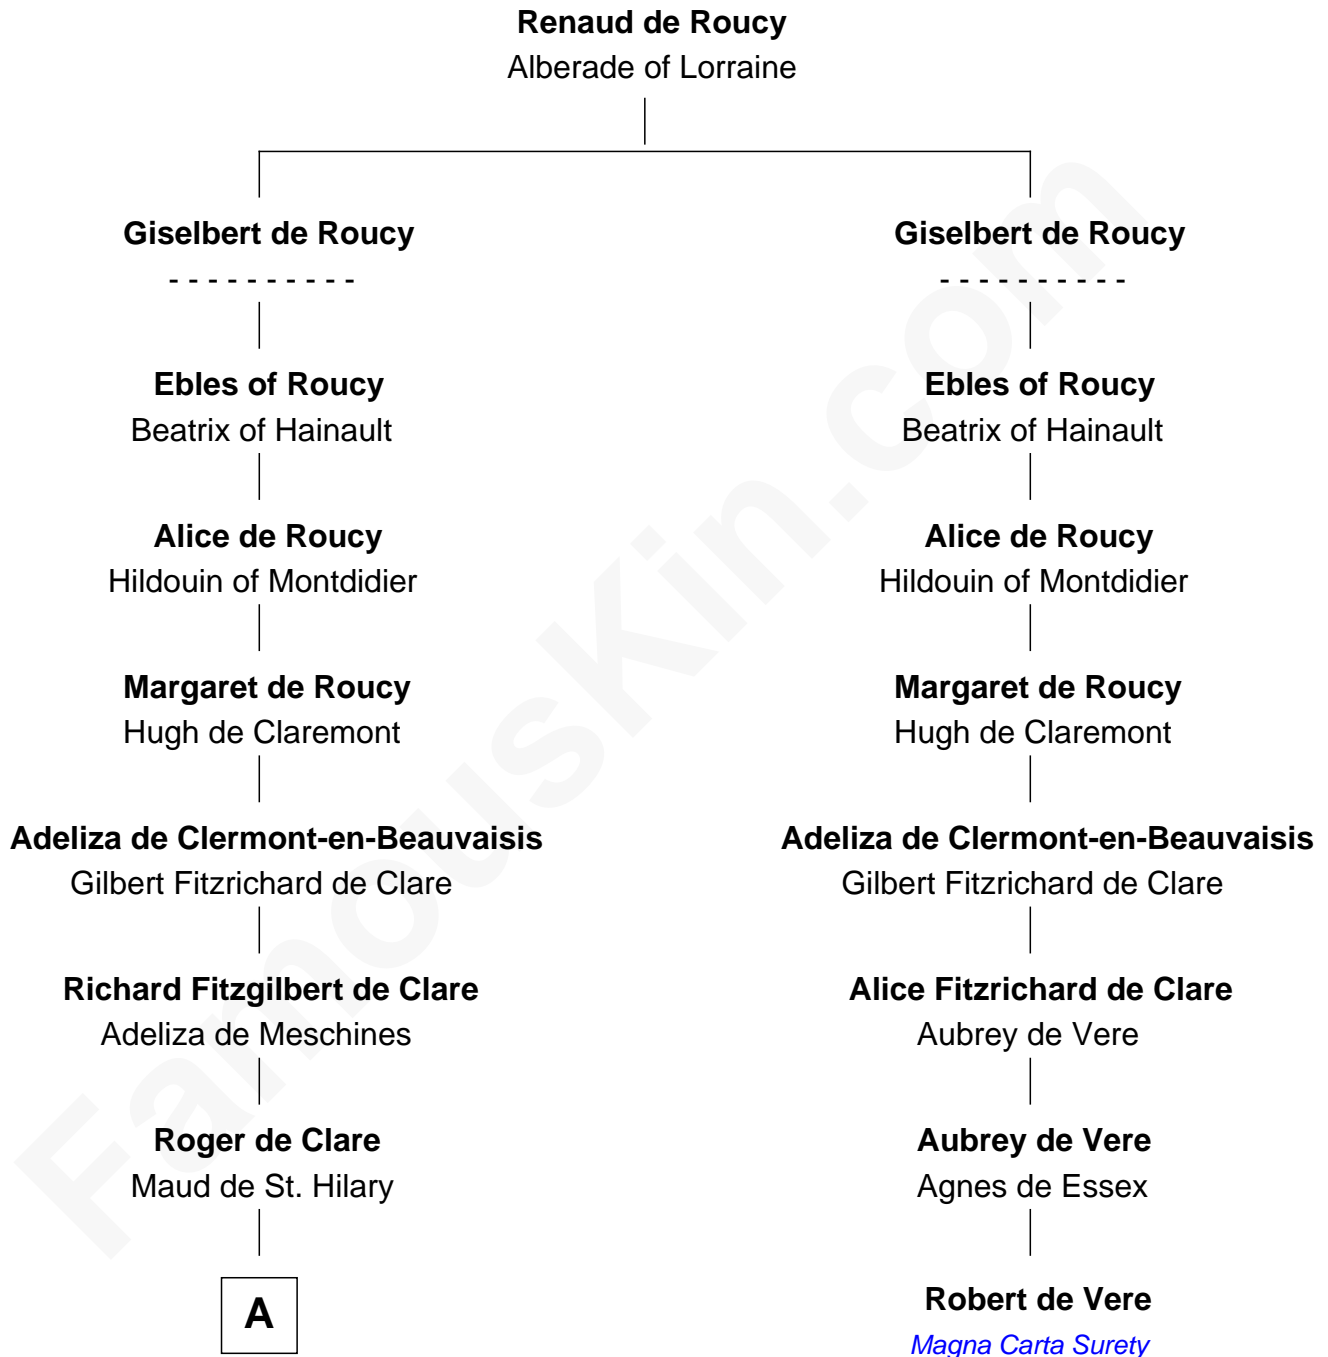

FamousKin.com Relationship Chart of

Edmund Waller

English Poet and Politician

7th cousin 14 times removed of

Robert de Vere

Magna Carta Surety

A

Aveline de Clare
Sir Geoffrey FitzPiers

Cecily FitzGeoffrey
Savary de Bohun

Sir Frank de Bohun
Sibyl de Ferrers

Sir John de Bohun
Joan de la Chapelle

James de Bohun
Joan de Brewes

Sir John de Bohun
Cecily Filoll

Sir John Bohun
Alice - - - - -

Beatrice Bohun
Sir Stephen Popham