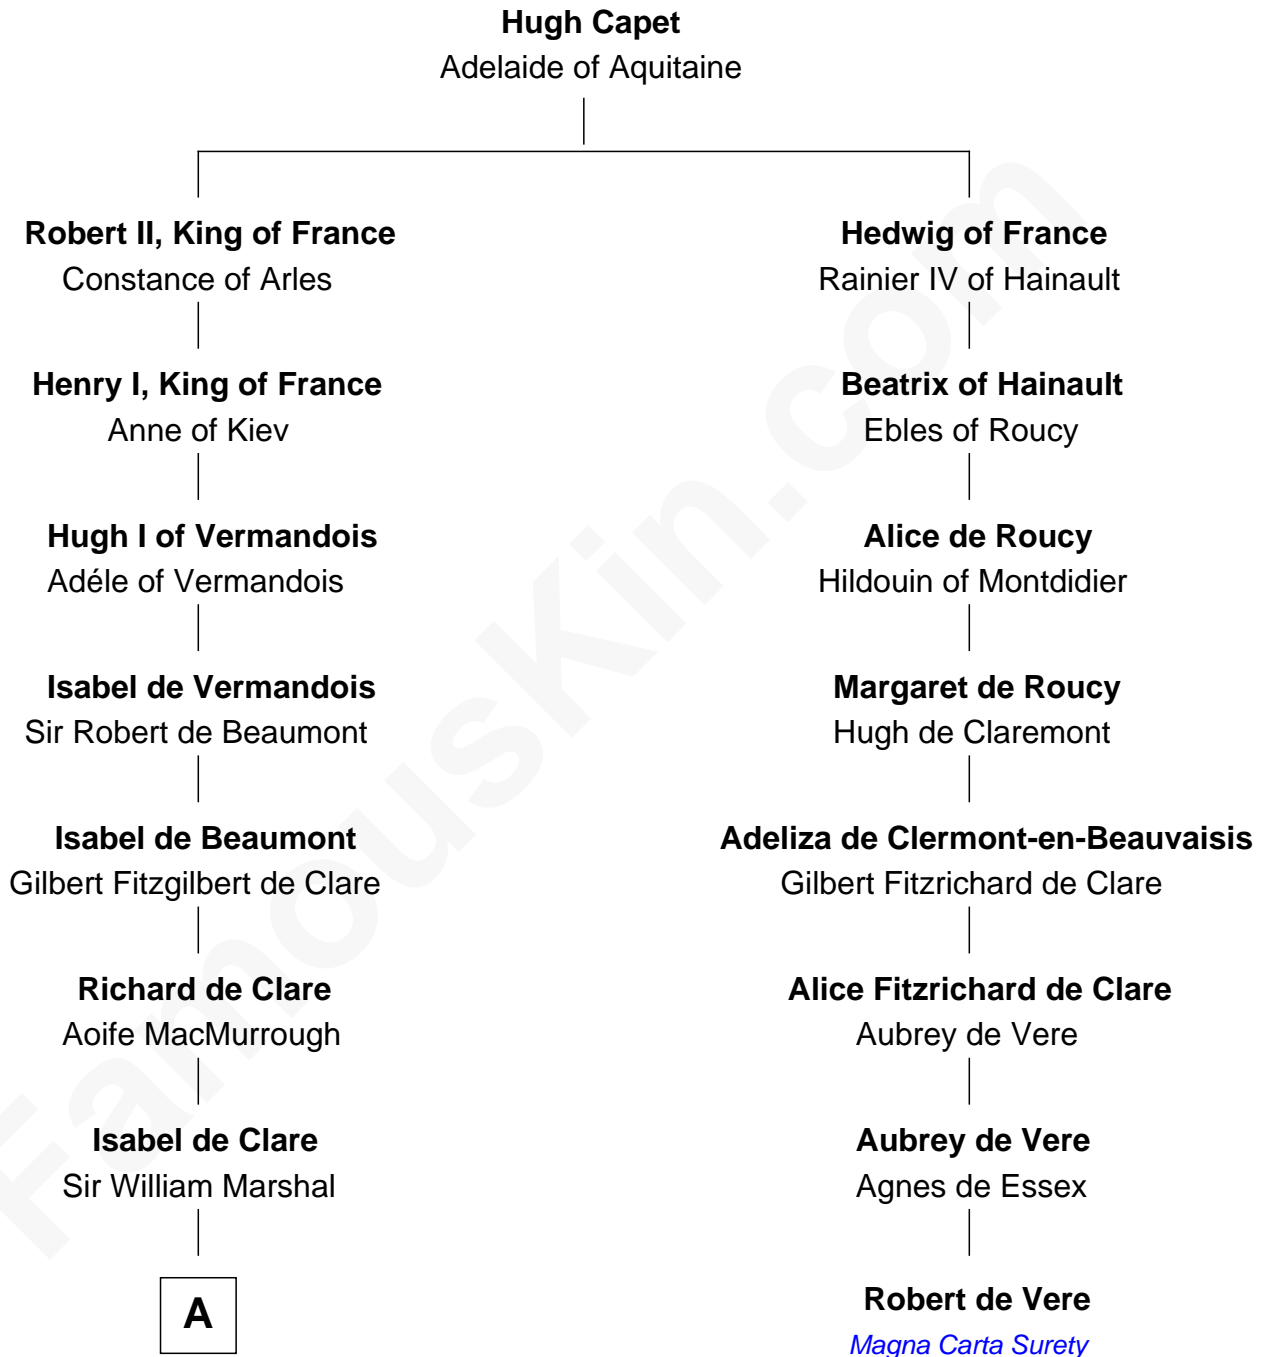

FamousKin.com Relationship Chart of

Edmund Waller

English Poet and Politician

7th cousin 13 times removed of

Robert de Vere

Magna Carta Surety

B

John Hampden
Elizabeth Ferrers

Griffith Hampden
Anne Cave

Anne Hampden
Robert Waller

Edmund Waller
English Poet and Politician