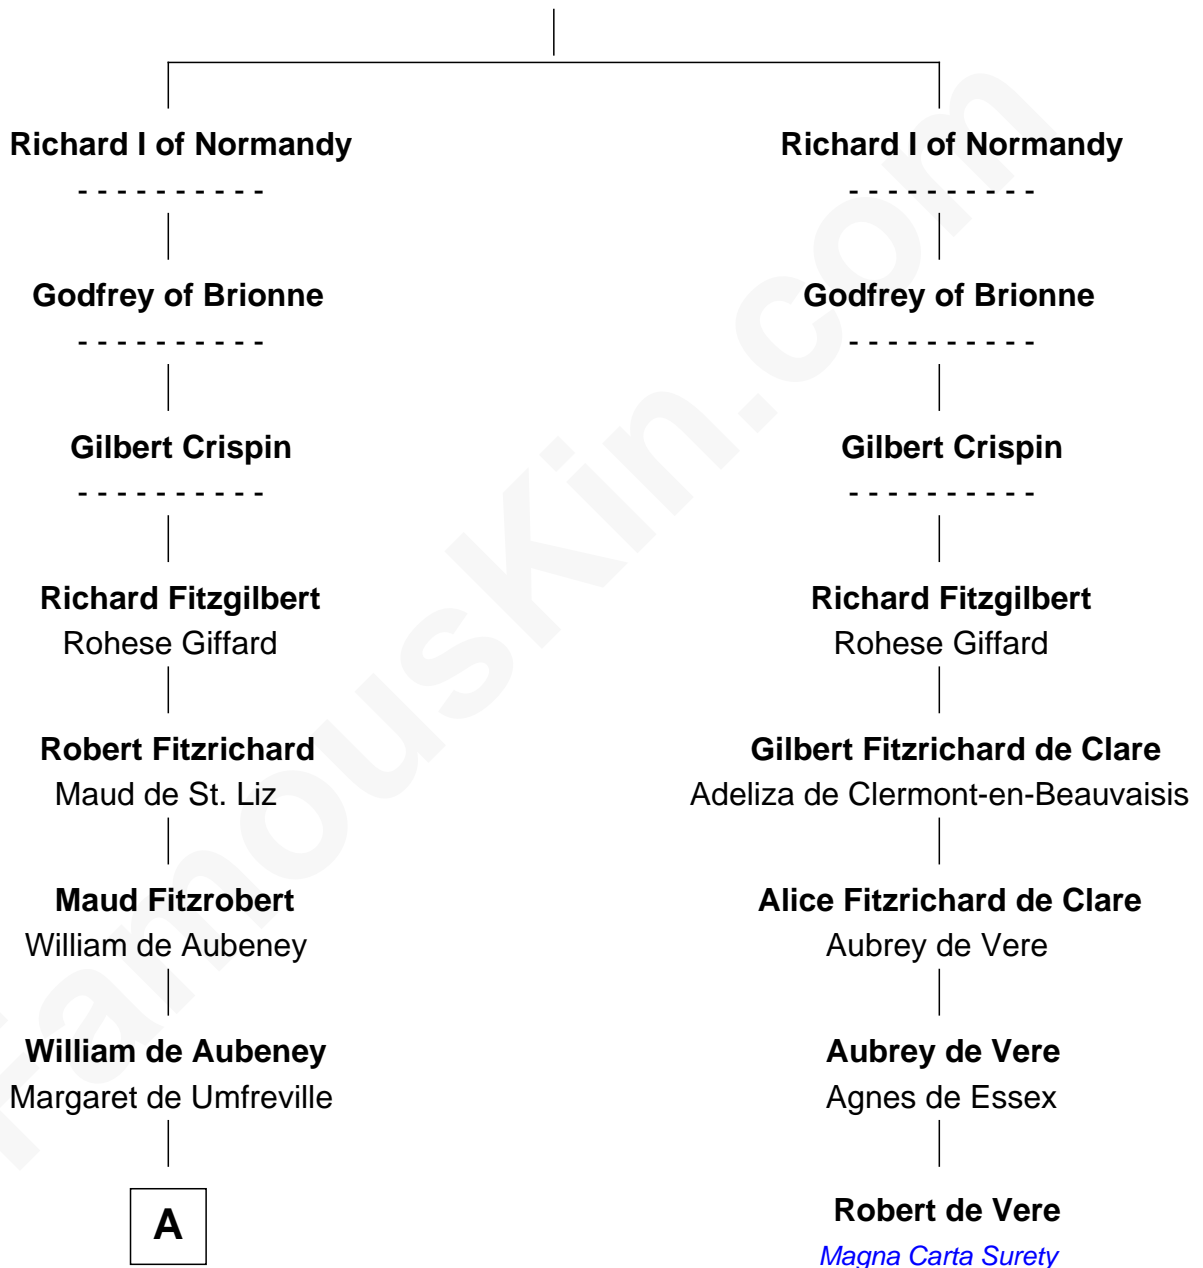

FamousKin.com Relationship Chart of

Edmund Waller

English Poet and Politician

7th cousin 13 times removed of

Robert de Vere

Magna Carta Surety

William I of Normandy

Sprota of Bretagn

English Poet and Politician