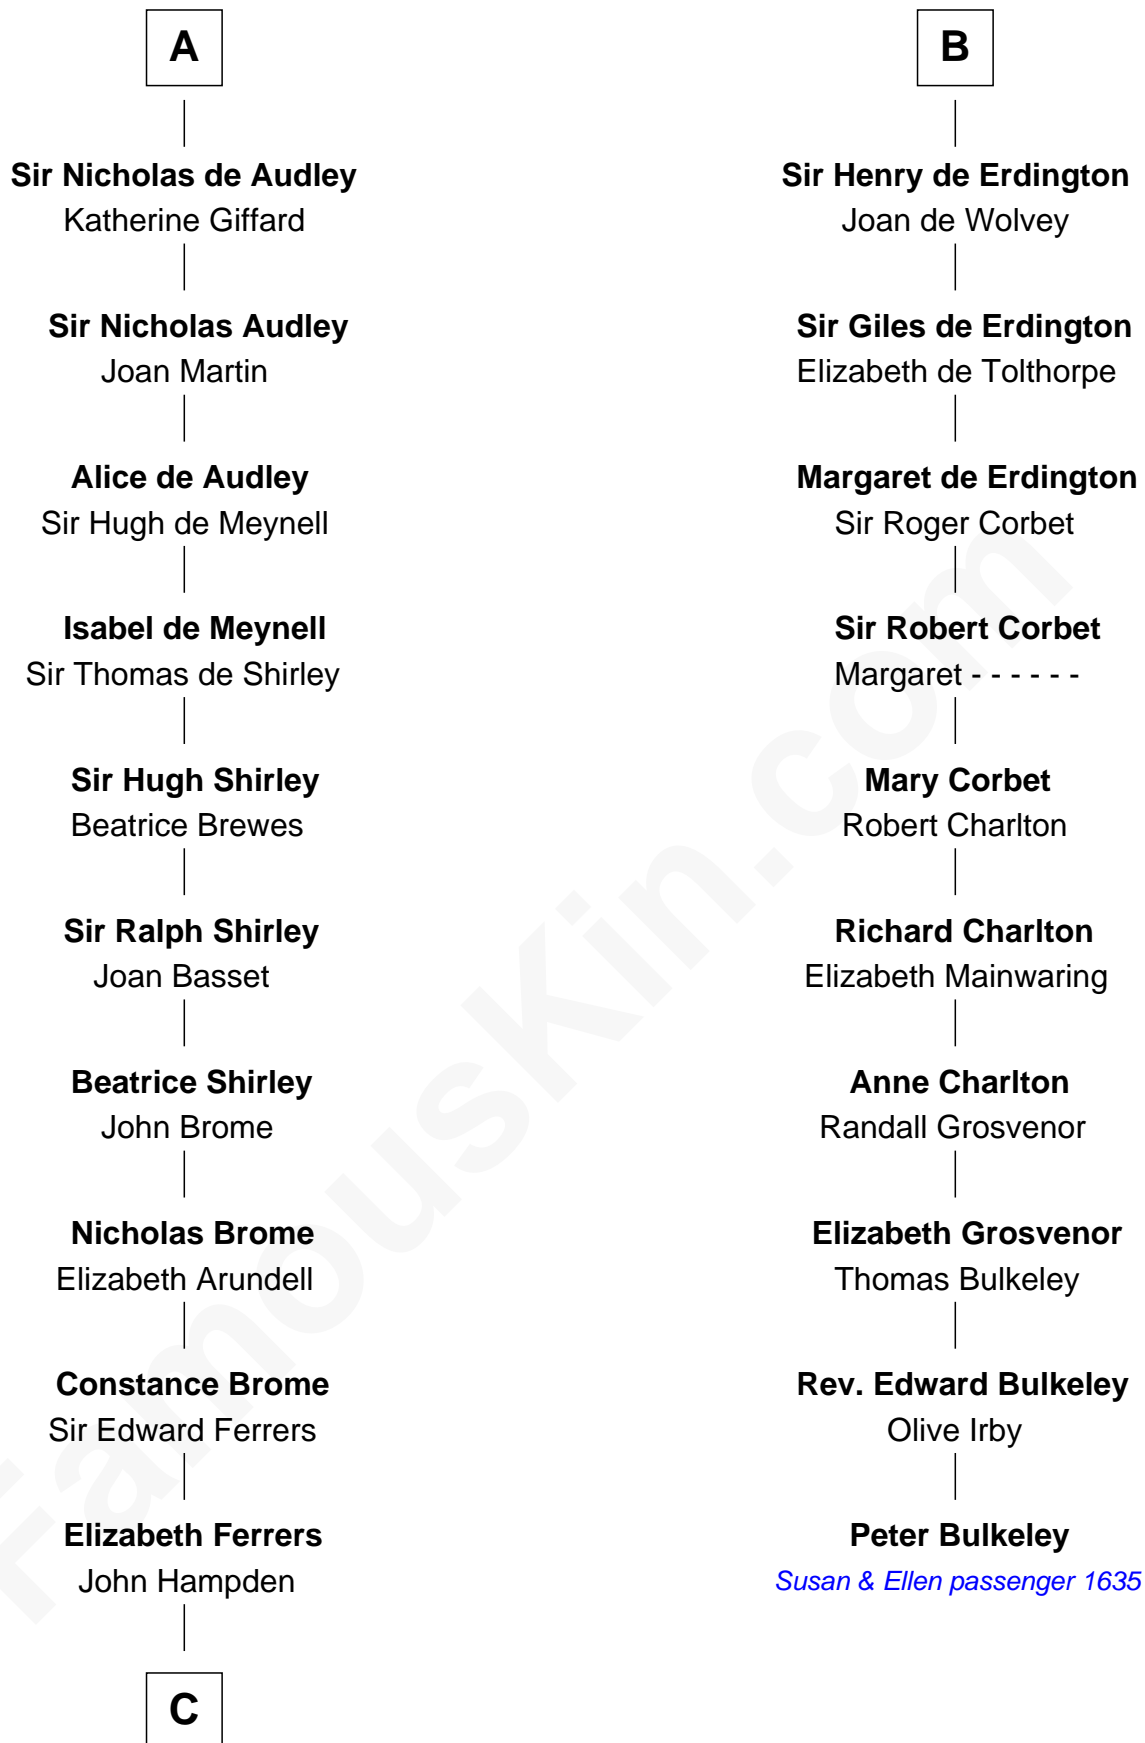

FamousKin.com Relationship Chart of

Edmund Waller

English Poet and Politician

16th cousin 3 times removed of

Peter Bulkeley

(1582/3 - 1658/9) Susan & Ellen passenger 1635

Albert III, Count of Namur

Ida of Saxony

William d'Aubeny

Mabel of Chester

Nichole d'Aubeny

Sir Roger de Somery

Maud de Somery

Sir Henry de Erdington

B

C