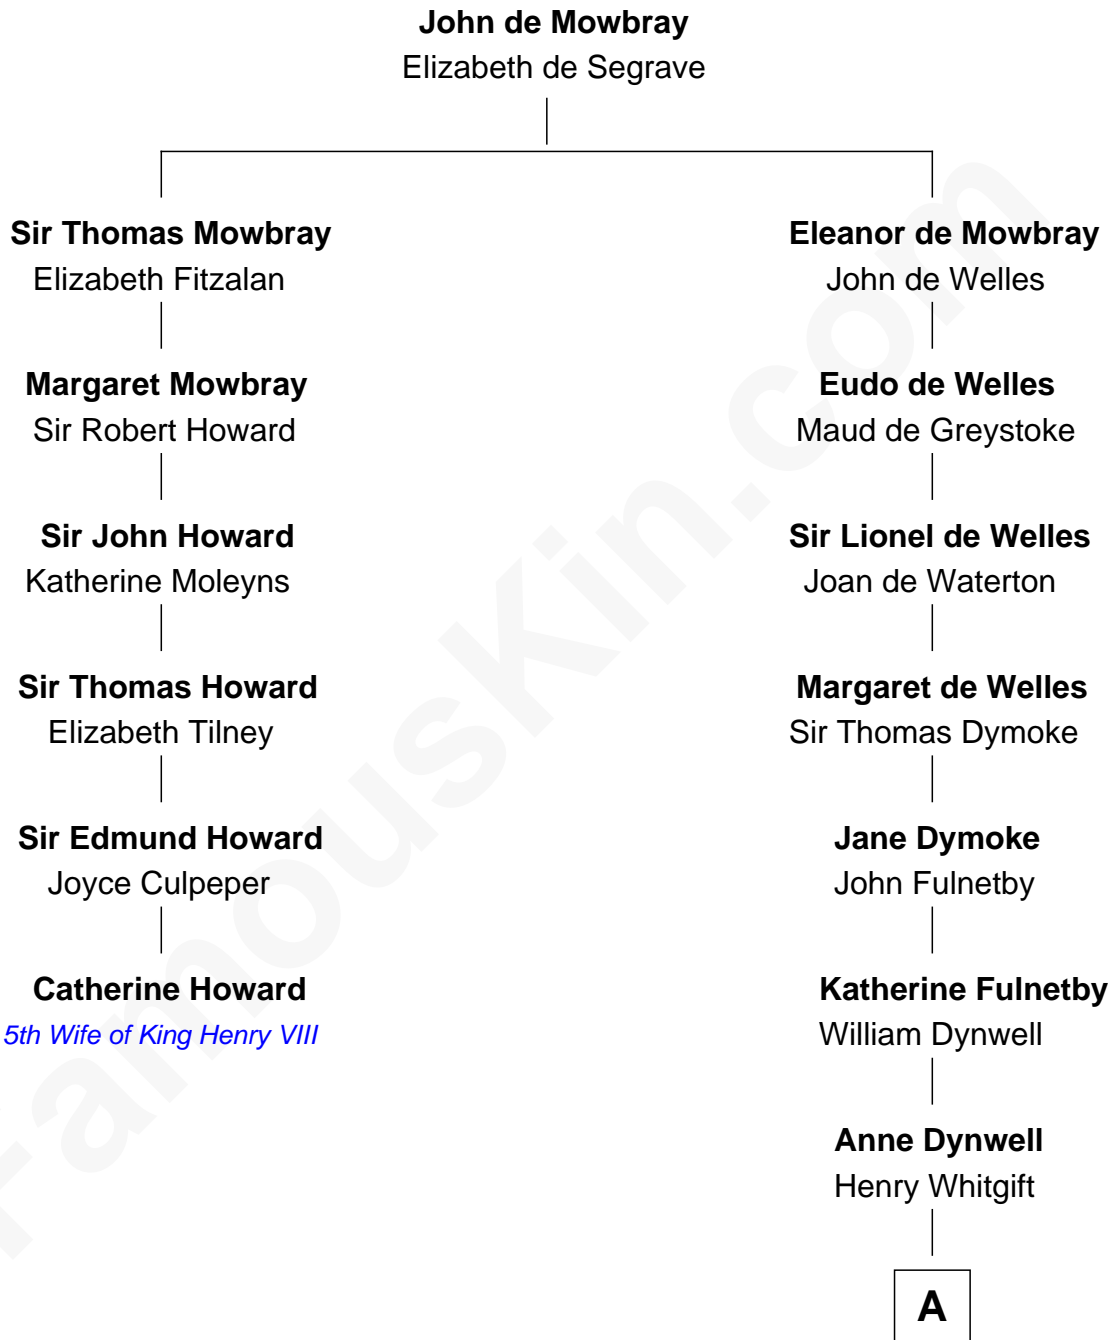

FamousKin.com

Relationship Chart of

Catherine Howard

5th Wife of King Henry VIII

5th cousin 14 times removed of

Owen Brewster

54th Governor of Maine

A

William Whitgift

Elizabeth Whitgift
Wymond Bradbury

Thomas Bradbury
Mary Perkins

Judith Bradbury
Caleb Moody

Caleb Moody
Ruth Morse

Eleanor Moody
James Bridges

Col. Moody Bridges
Naamah Frye

Isaac Bridges

Owen Brewster

54th Governor of Maine

FamousKin.com