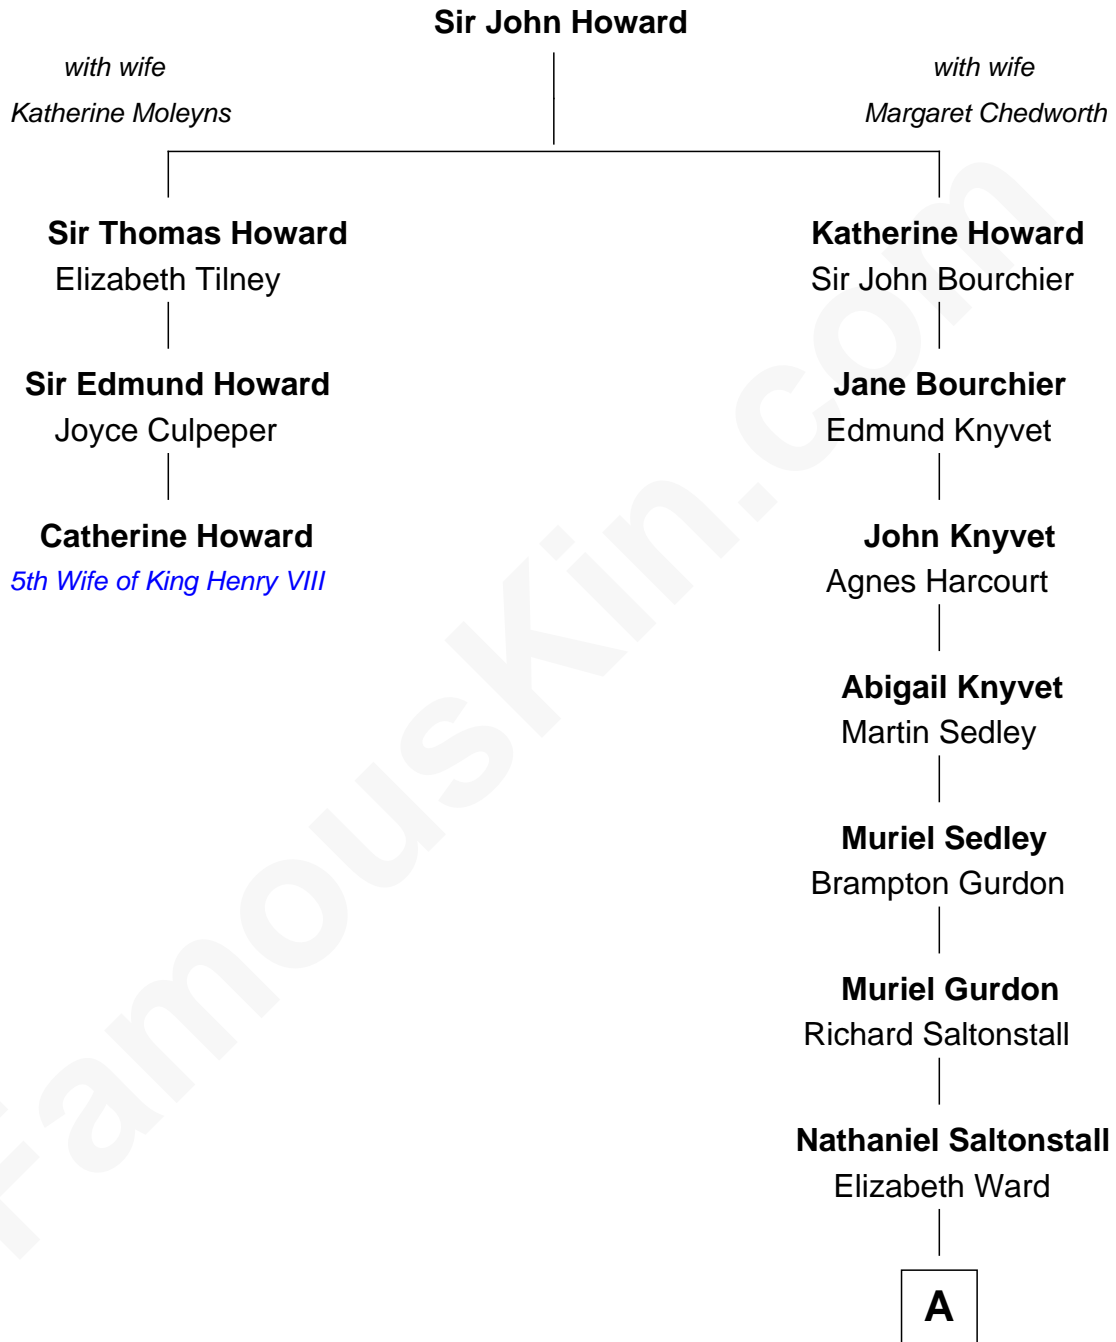

**FamousKin.com**  
**Relationship Chart of**  
**Catherine Howard**  
*5th Wife of King Henry VIII*

**2nd cousin 14 times removed of**

**Story Musgrave**  
*NASA Astronaut*

**A**

**Elizabeth Saltonstall**

Mary Clay

**William Gray**

Sarah Frances Loring

**Edward Gray**

Elizabeth Gray Story

**Marguerite Gray**

John Butler Swann

**Marguerite Swann**