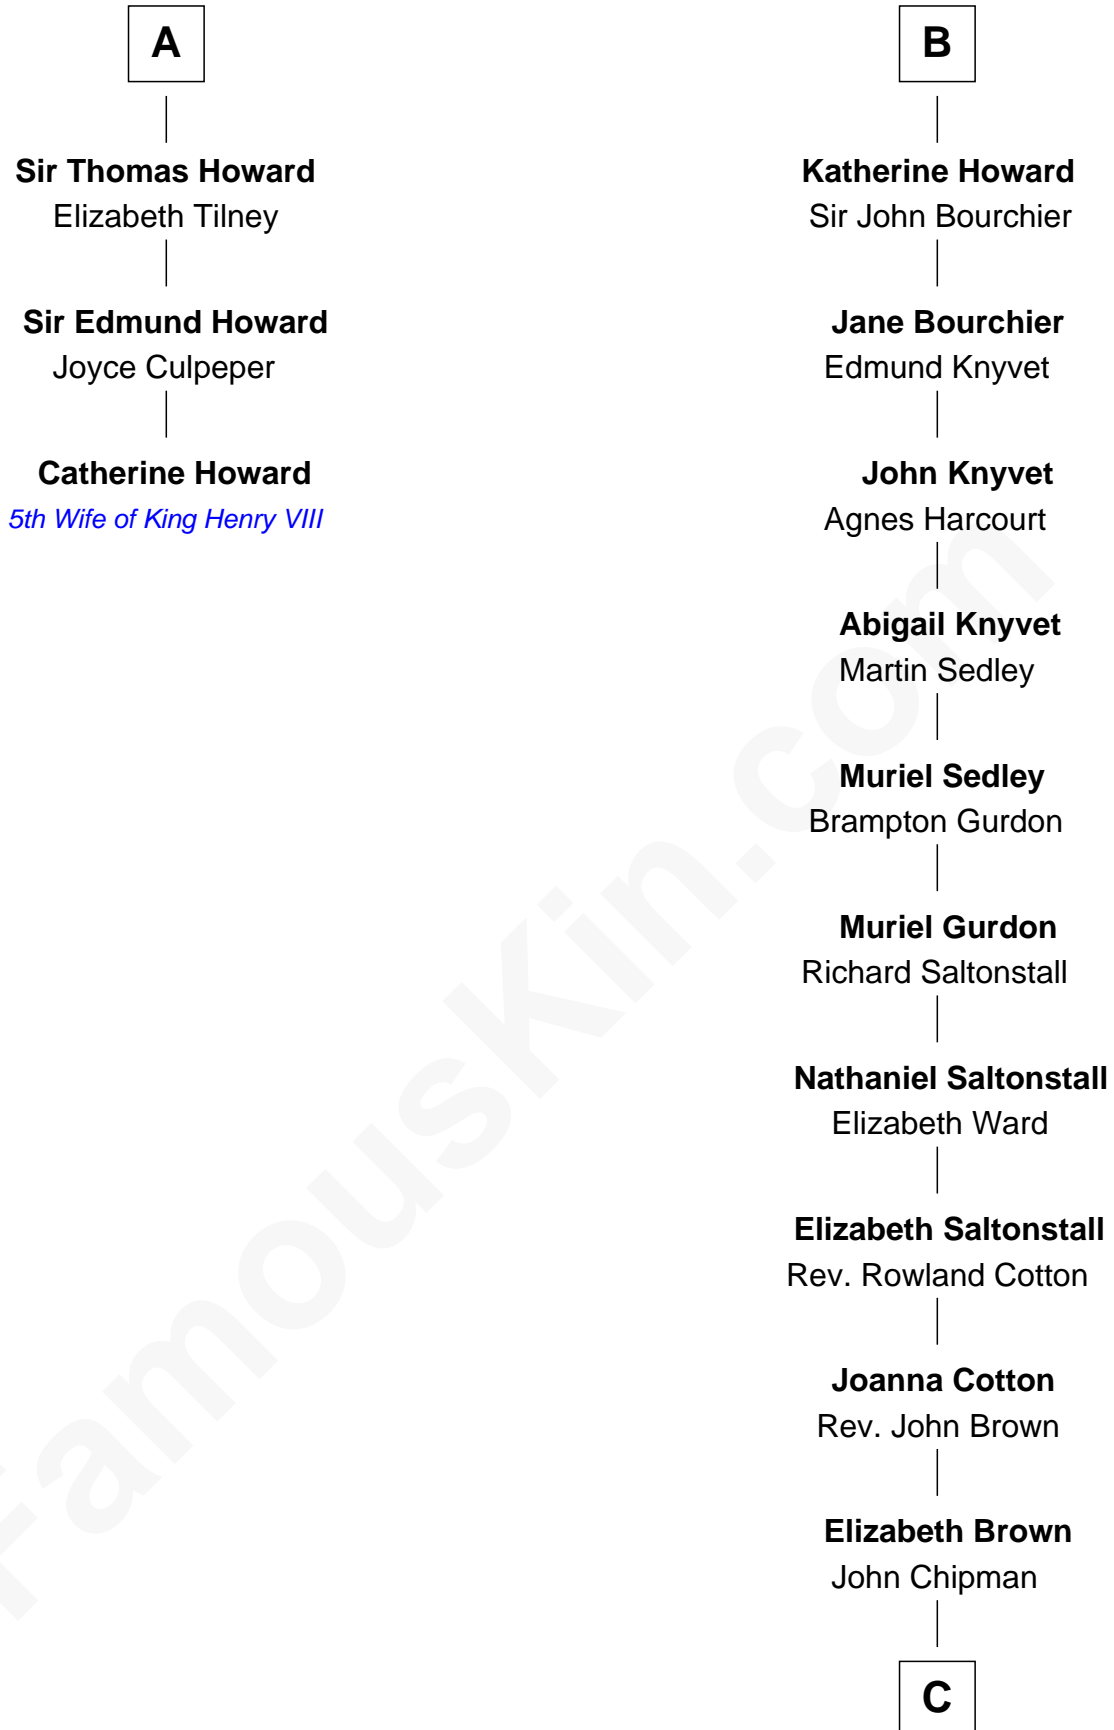

## Relationship Chart of

### Catherine Howard

*5th Wife of King Henry VIII*

9th cousin 10 times removed of

**Horace Gray**

*U.S. Supreme Court Justice*

**Sir Humphrey de Bohun**

Eleanor de Braiose

**C**