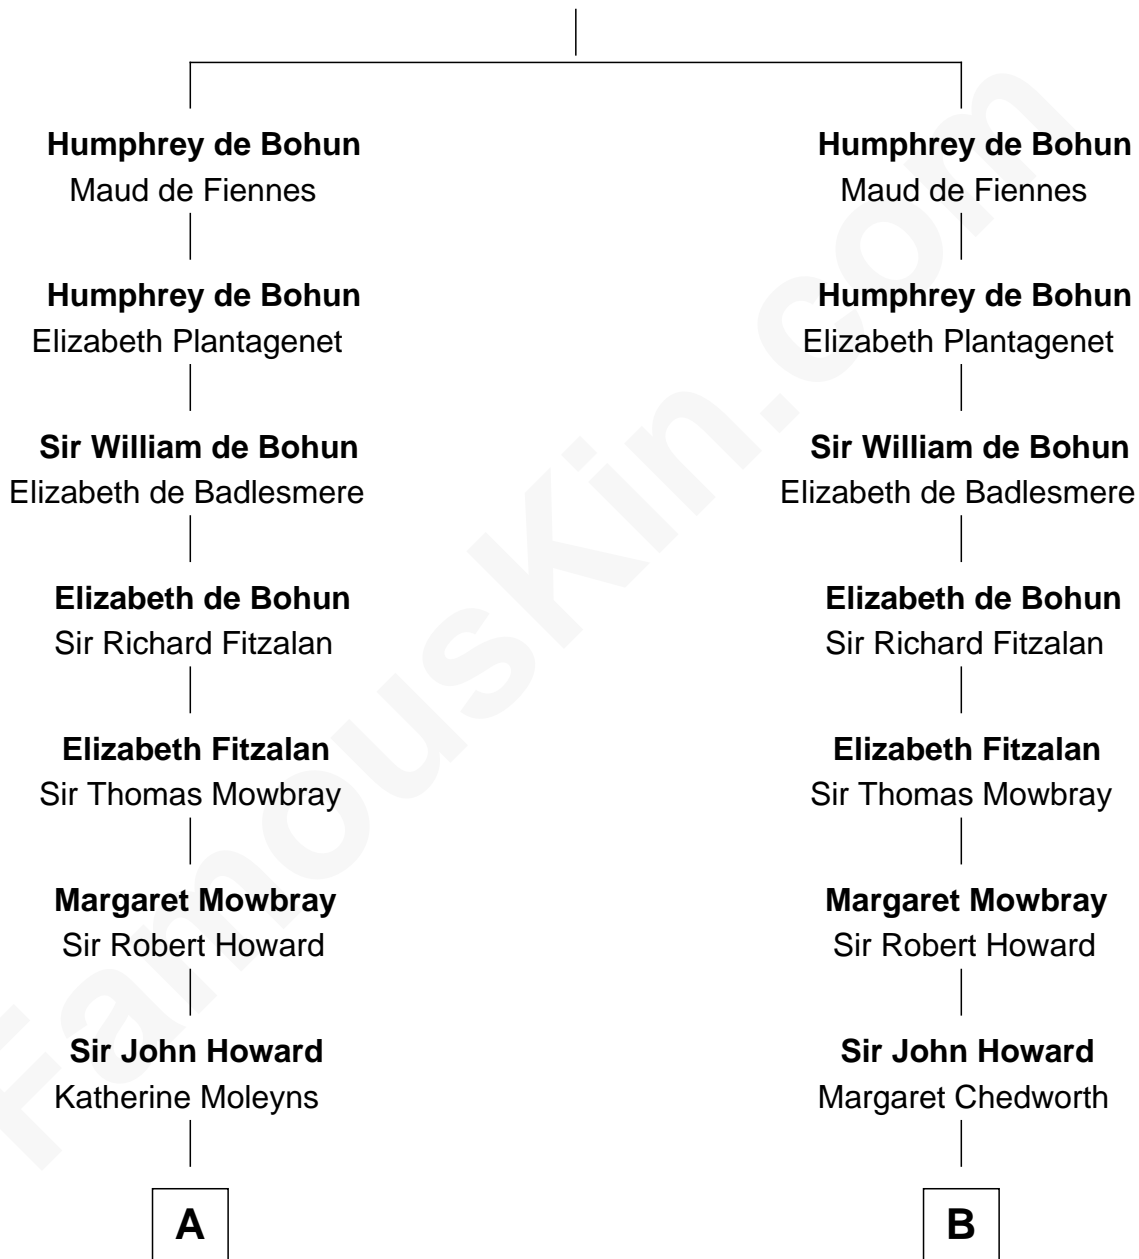

## Relationship Chart of

### Catherine Howard

*5th Wife of King Henry VIII*

9th cousin 10 times removed of

**Horace Gray**

*U.S. Supreme Court Justice*

**Sir Humphrey de Bohun**

Eleanor de Braiose

**C**

Elizabeth Chipman

William Gray

Horace Gray

Harriet Upham

Horace Gray

*U.S. Supreme Court Justice*

FamousKin.com