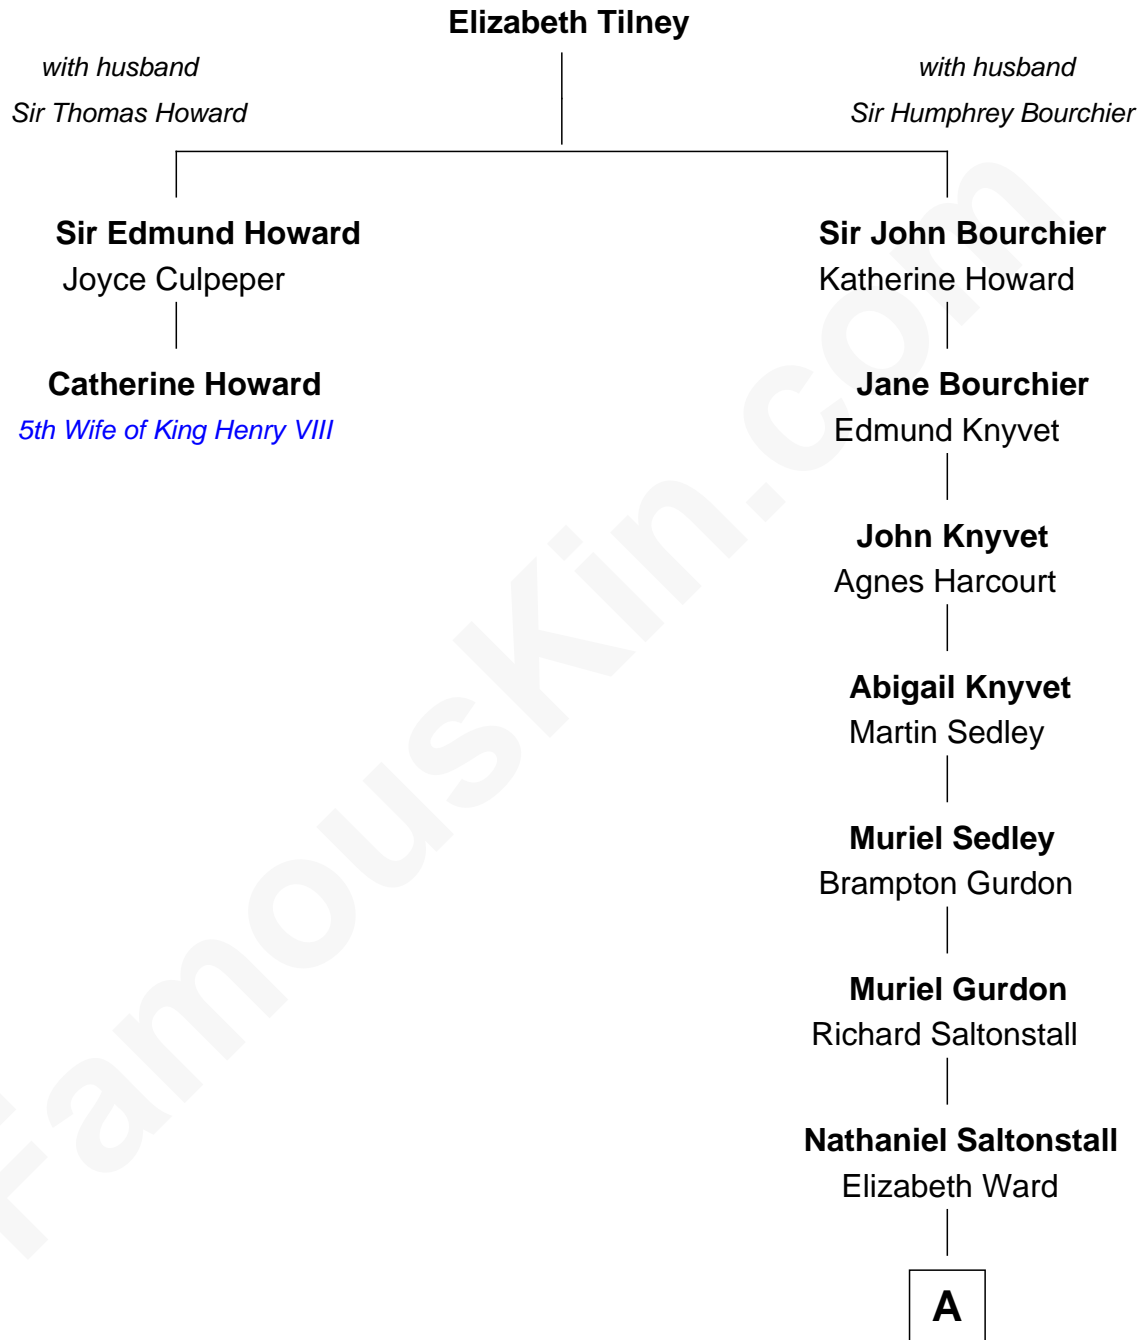

## Relationship Chart of

### Catherine Howard

*5th Wife of King Henry VIII*

1st cousin 11 times removed of

**Horace Gray**

*U.S. Supreme Court Justice*

**A**

**Elizabeth Saltonstall**  
Rev. Rowland Cotton

**Joanna Cotton**  
Rev. John Brown