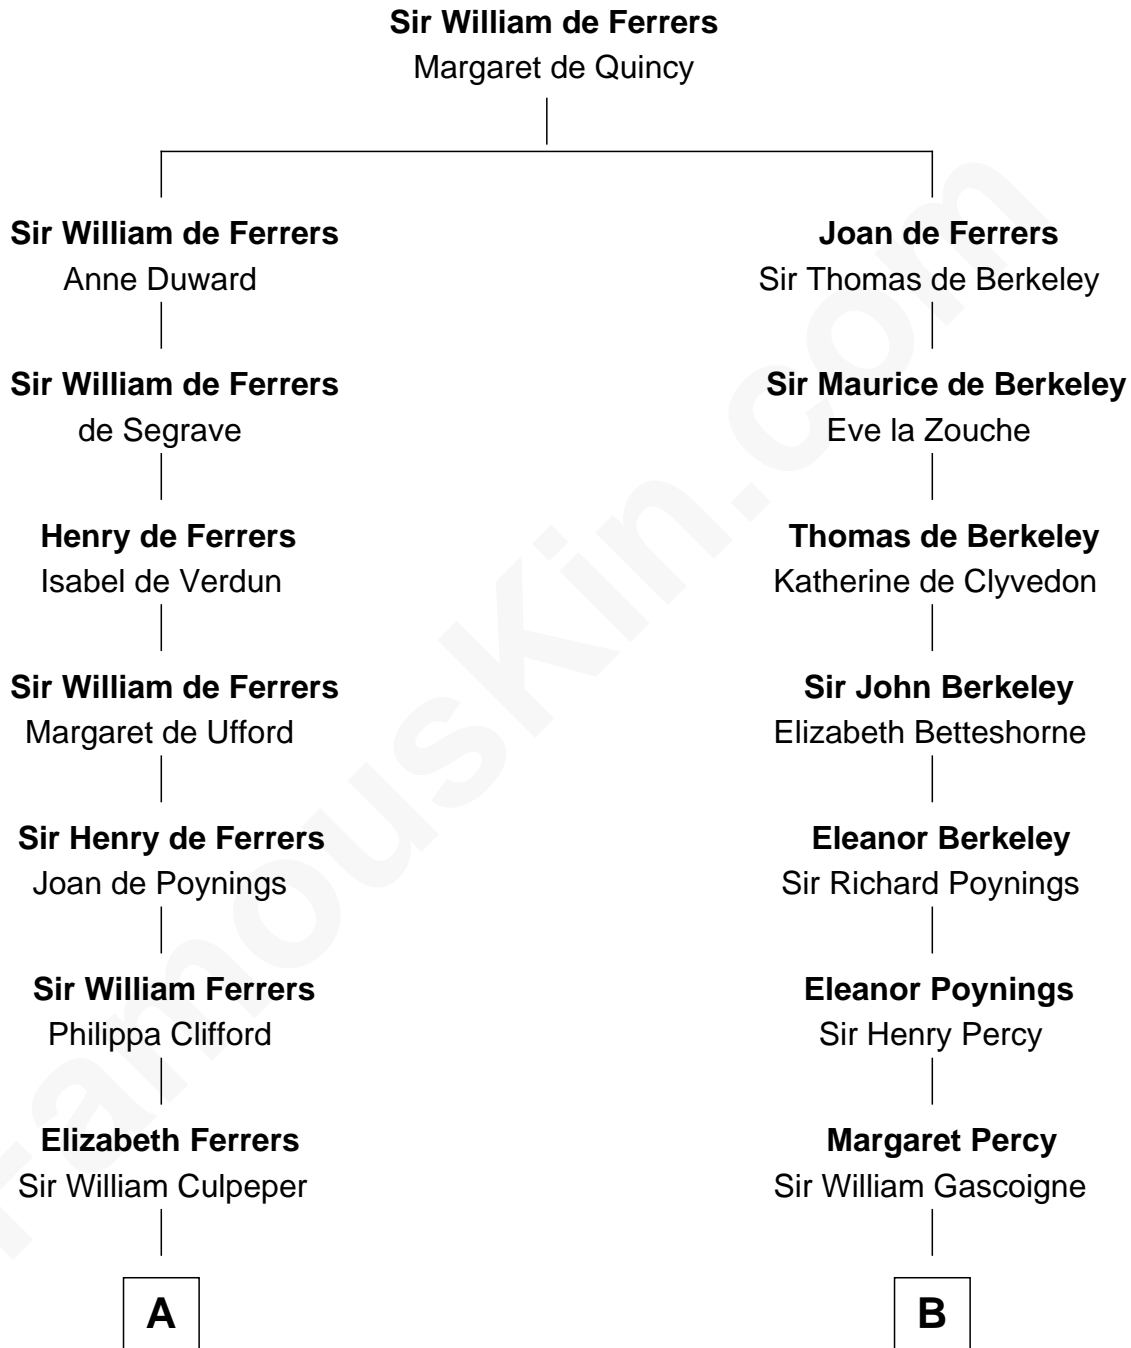

FamousKin.com

Relationship Chart of

Catherine Howard

5th Wife of King Henry VIII

9th cousin 10 times removed of

Horace Gray

U.S. Supreme Court Justice

C

Elizabeth Chipman

William Gray

Horace Gray

Harriet Upham

Horace Gray

U.S. Supreme Court Justice

FamousKin.com