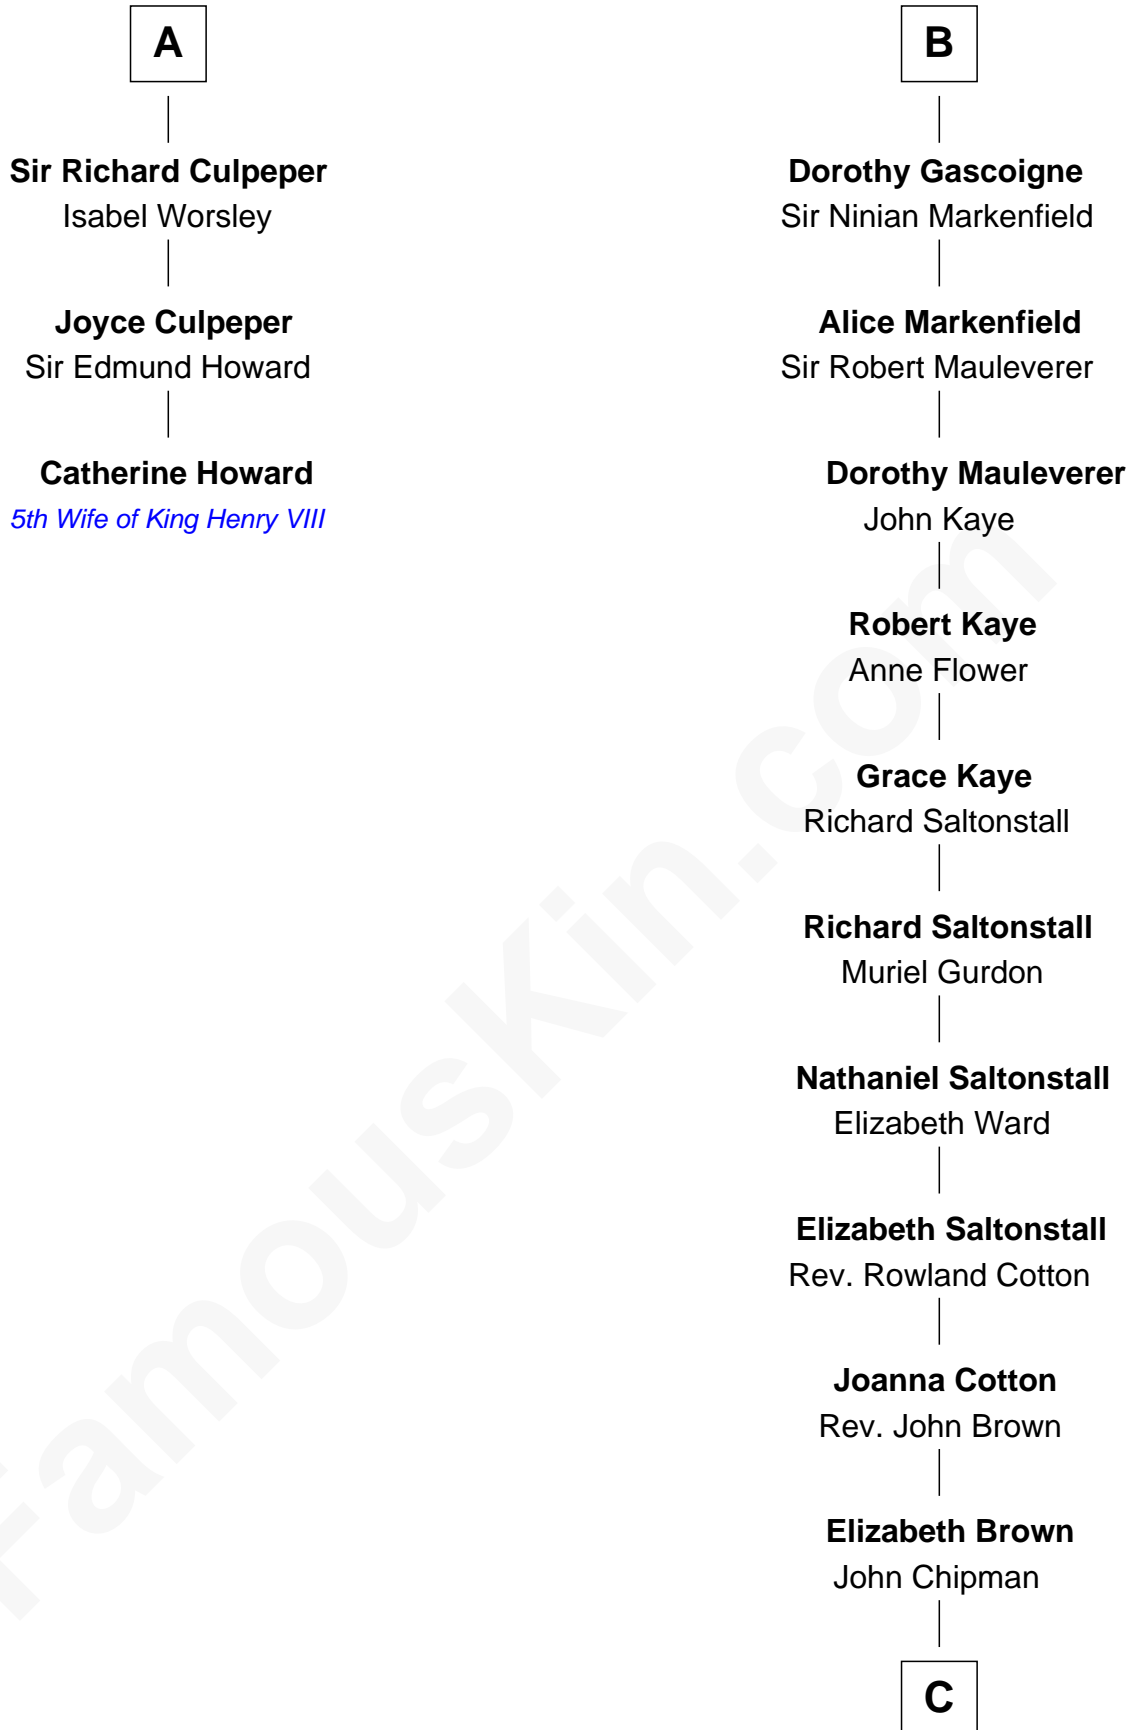

FamousKin.com

Relationship Chart of

Catherine Howard

5th Wife of King Henry VIII

9th cousin 10 times removed of

Horace Gray

U.S. Supreme Court Justice

C

Elizabeth Chipman

William Gray

Horace Gray

Harriet Upham

Horace Gray

U.S. Supreme Court Justice

FamousKin.com