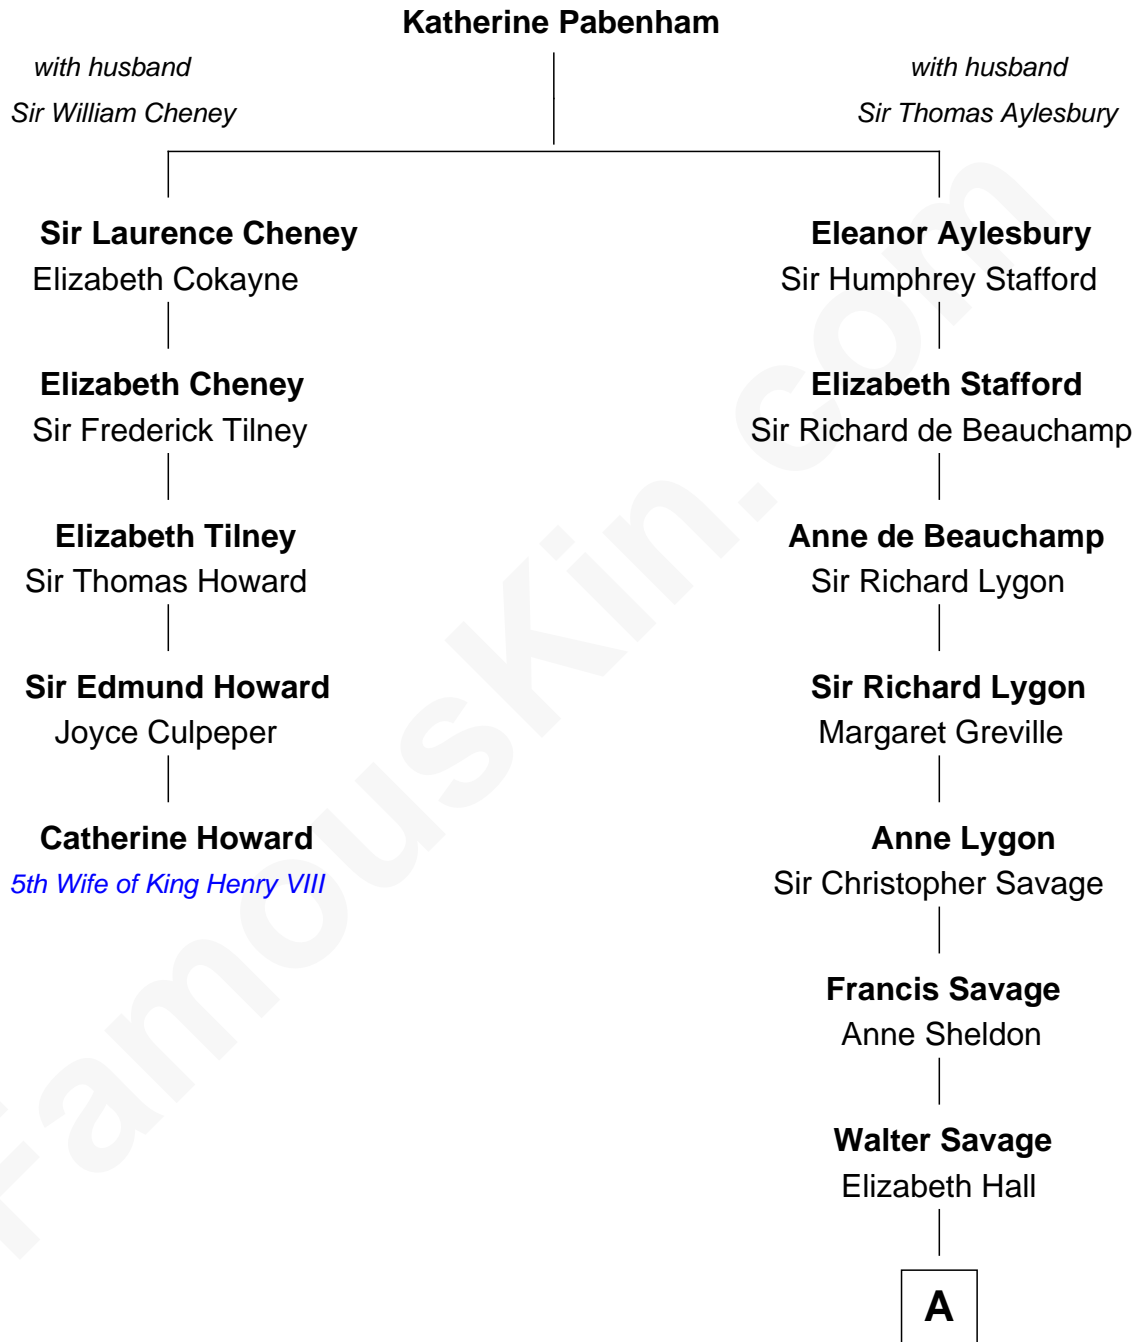

FamousKin.com

Relationship Chart of

Catherine Howard

5th Wife of King Henry VIII

4th cousin 13 times removed of

General George S. Patton

U.S. Army - World War II

A

Ralph Savage

Anthony Savage

Sarah Constable

Alice Savage

Francis Thornton

Col. Francis Thornton

Mary Taliaferro

Francis Thornton

Frances Gregory

William Thornton

Martha Stuart

William Thorton

Eleanor Thompson

Susanna Thompson Thorton

Andrew Glassell

Susan Thornton Glassell