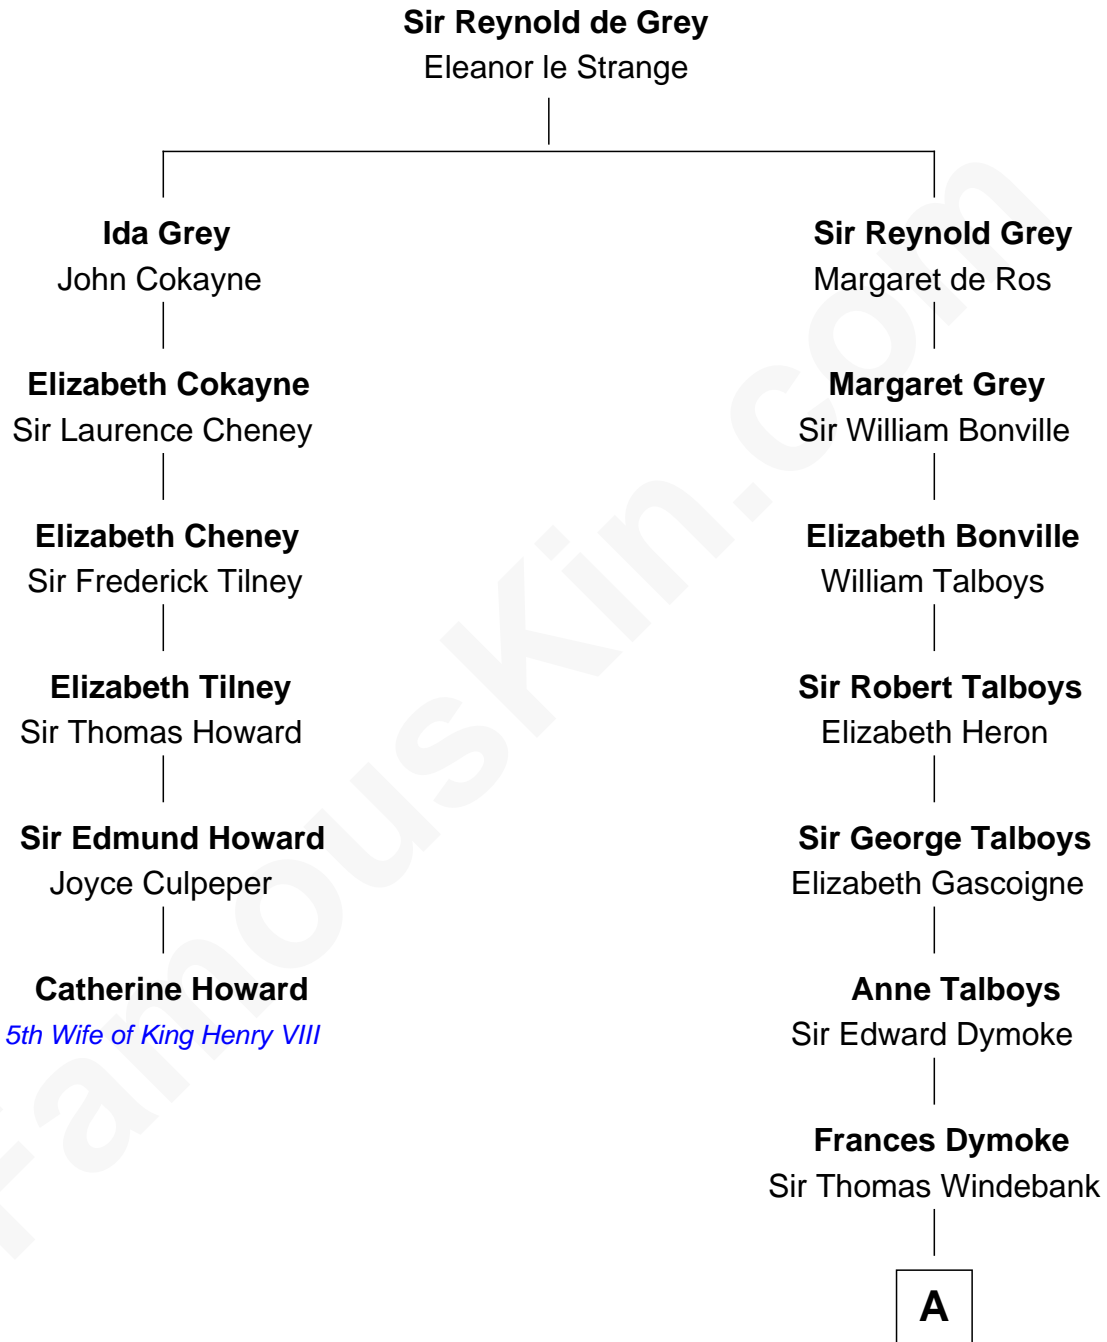

FamousKin.com

Relationship Chart of

Catherine Howard

5th Wife of King Henry VIII

5th cousin 12 times removed of

General George S. Patton

U.S. Army - World War II

A

Mildred Windebank

Robert Reade

Col. George Reade

Elizabeth Martiau

Thomas Reade

Lucy Gwynne

Mildred Reade

Philip Rootes