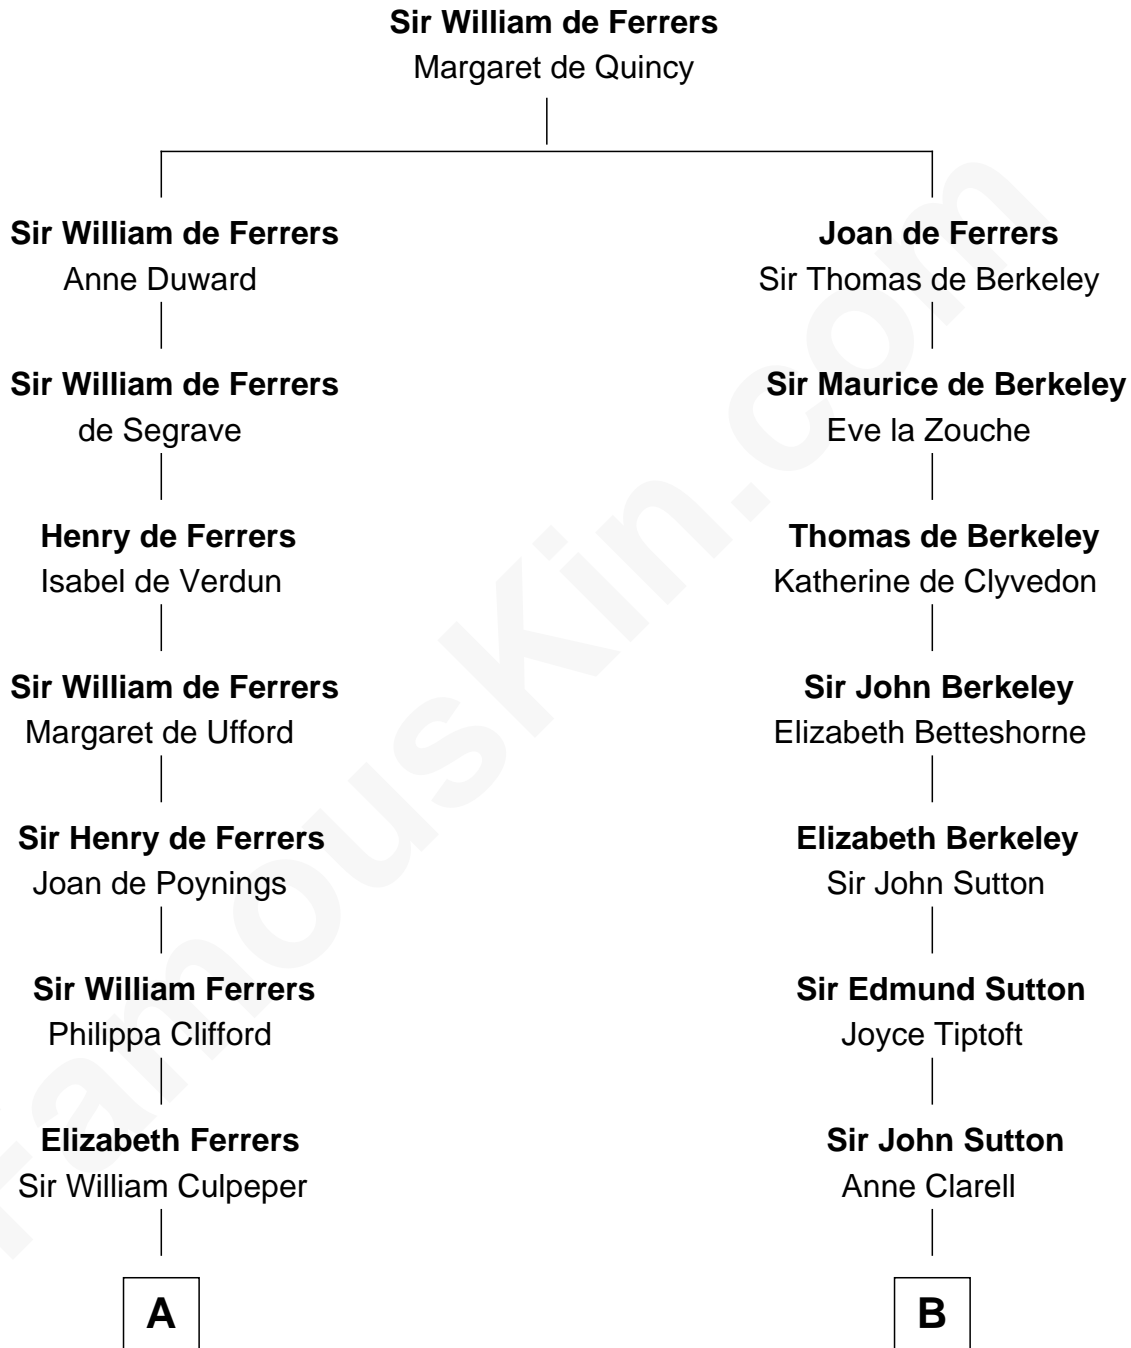

FamousKin.com

Relationship Chart of

Catherine Howard

5th Wife of King Henry VIII

9th cousin 11 times removed of

General George S. Patton

U.S. Army - World War II