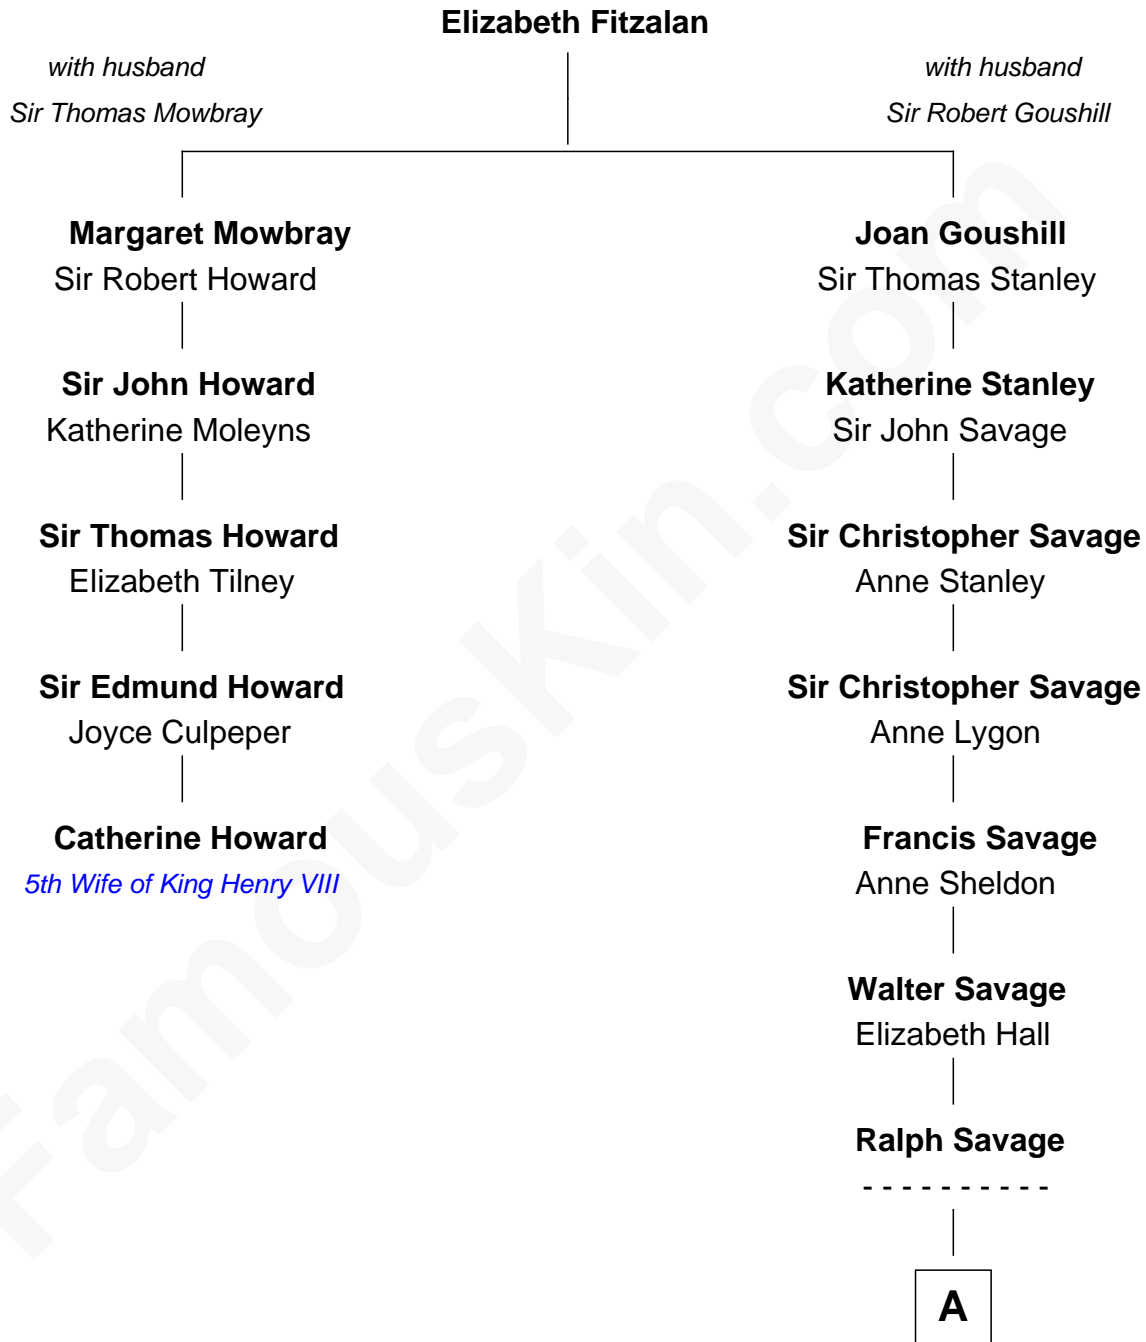

FamousKin.com

Relationship Chart of

Catherine Howard

5th Wife of King Henry VIII

4th cousin 12 times removed of

General George S. Patton

U.S. Army - World War II

A

Anthony Savage

Sarah Constable

Alice Savage

Francis Thornton

Col. Francis Thornton

Mary Taliaferro

Francis Thornton

Frances Gregory

William Thornton

Martha Stuart

William Thorton

Eleanor Thompson

Susanna Thompson Thorton

Andrew Glassell

Susan Thornton Glassell

George Smith Patton