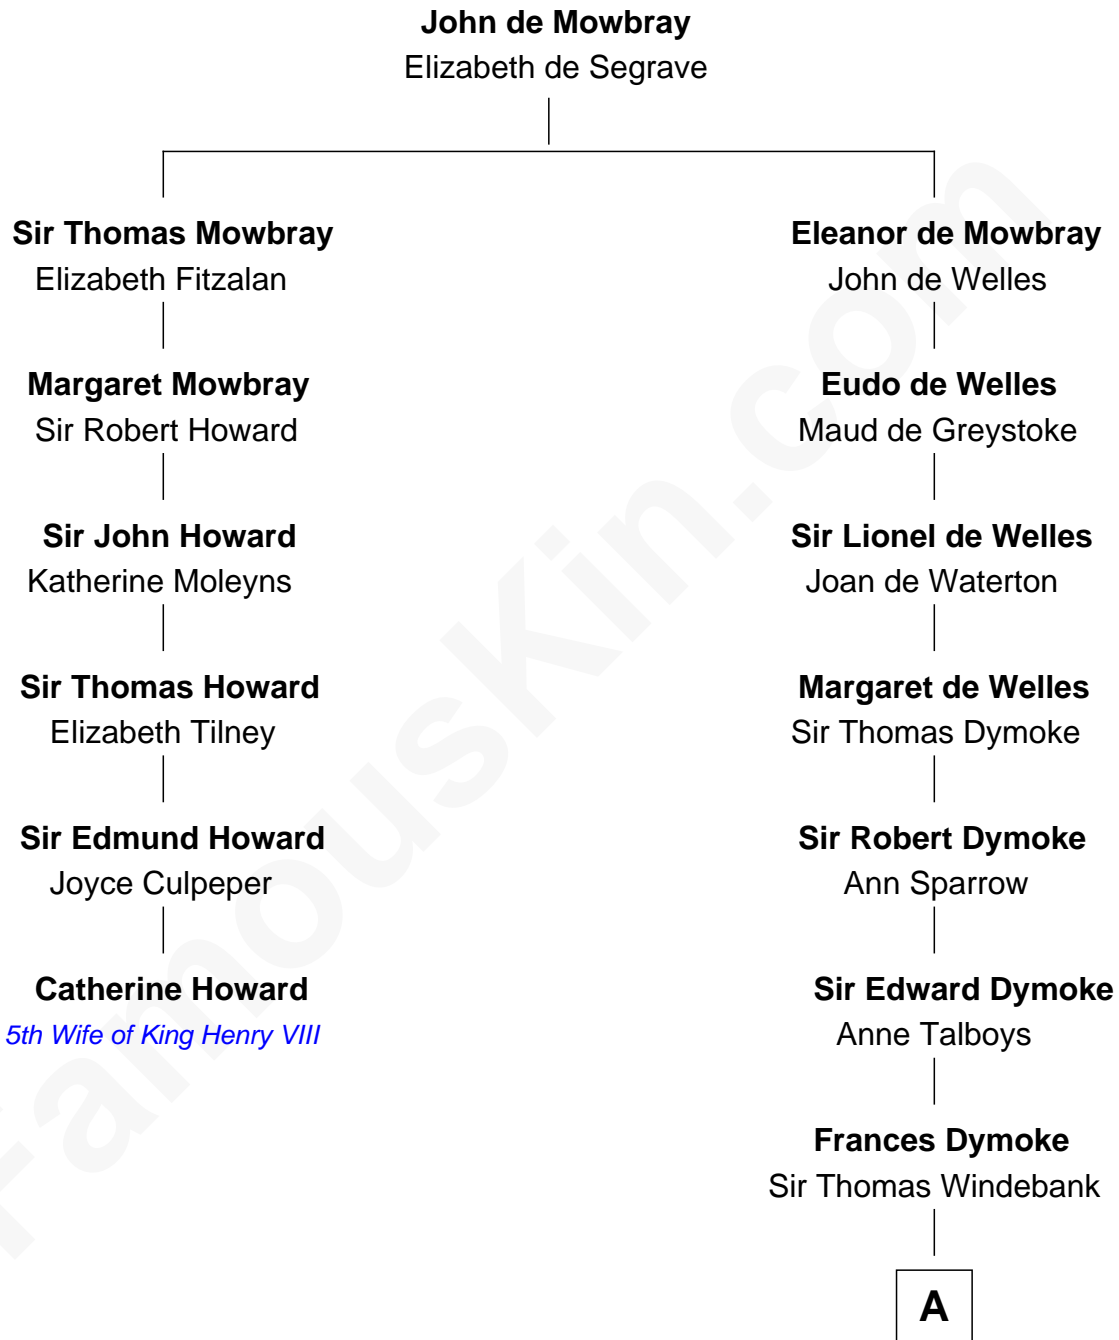

FamousKin.com

Relationship Chart of

Catherine Howard

5th Wife of King Henry VIII

5th cousin 12 times removed of

General George S. Patton

U.S. Army - World War II