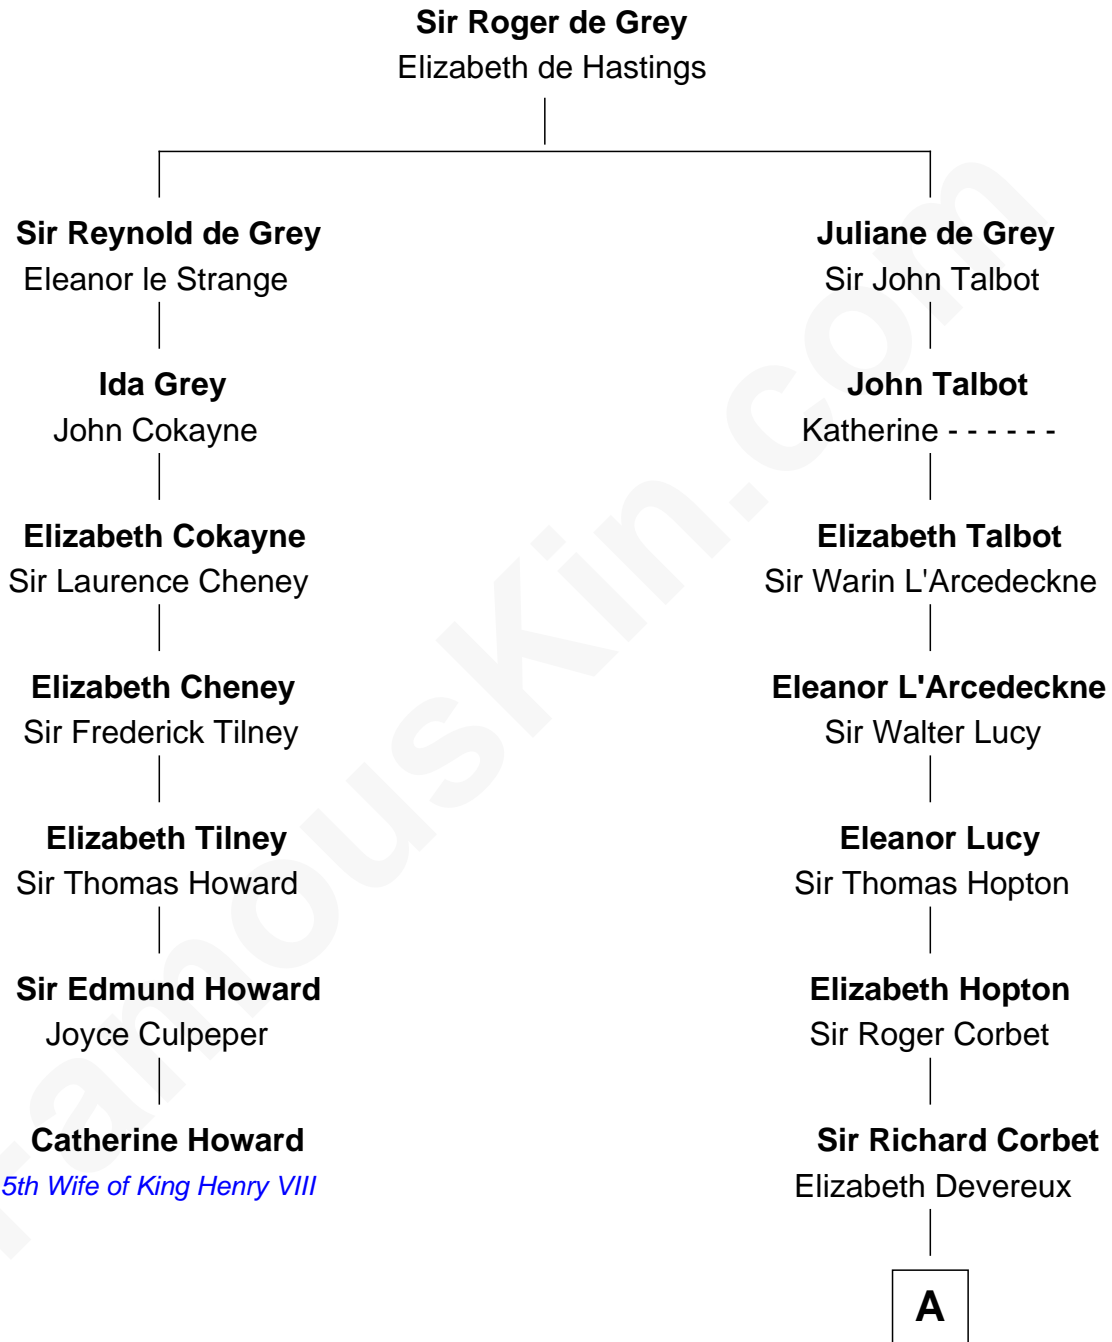

FamousKin.com Relationship Chart of

Catherine Howard

5th Wife of King Henry VIII

6th cousin 15 times removed of

Lizzie Borden

Accused Murderess

A

Sir Robert Corbet
Elizabeth Vernon