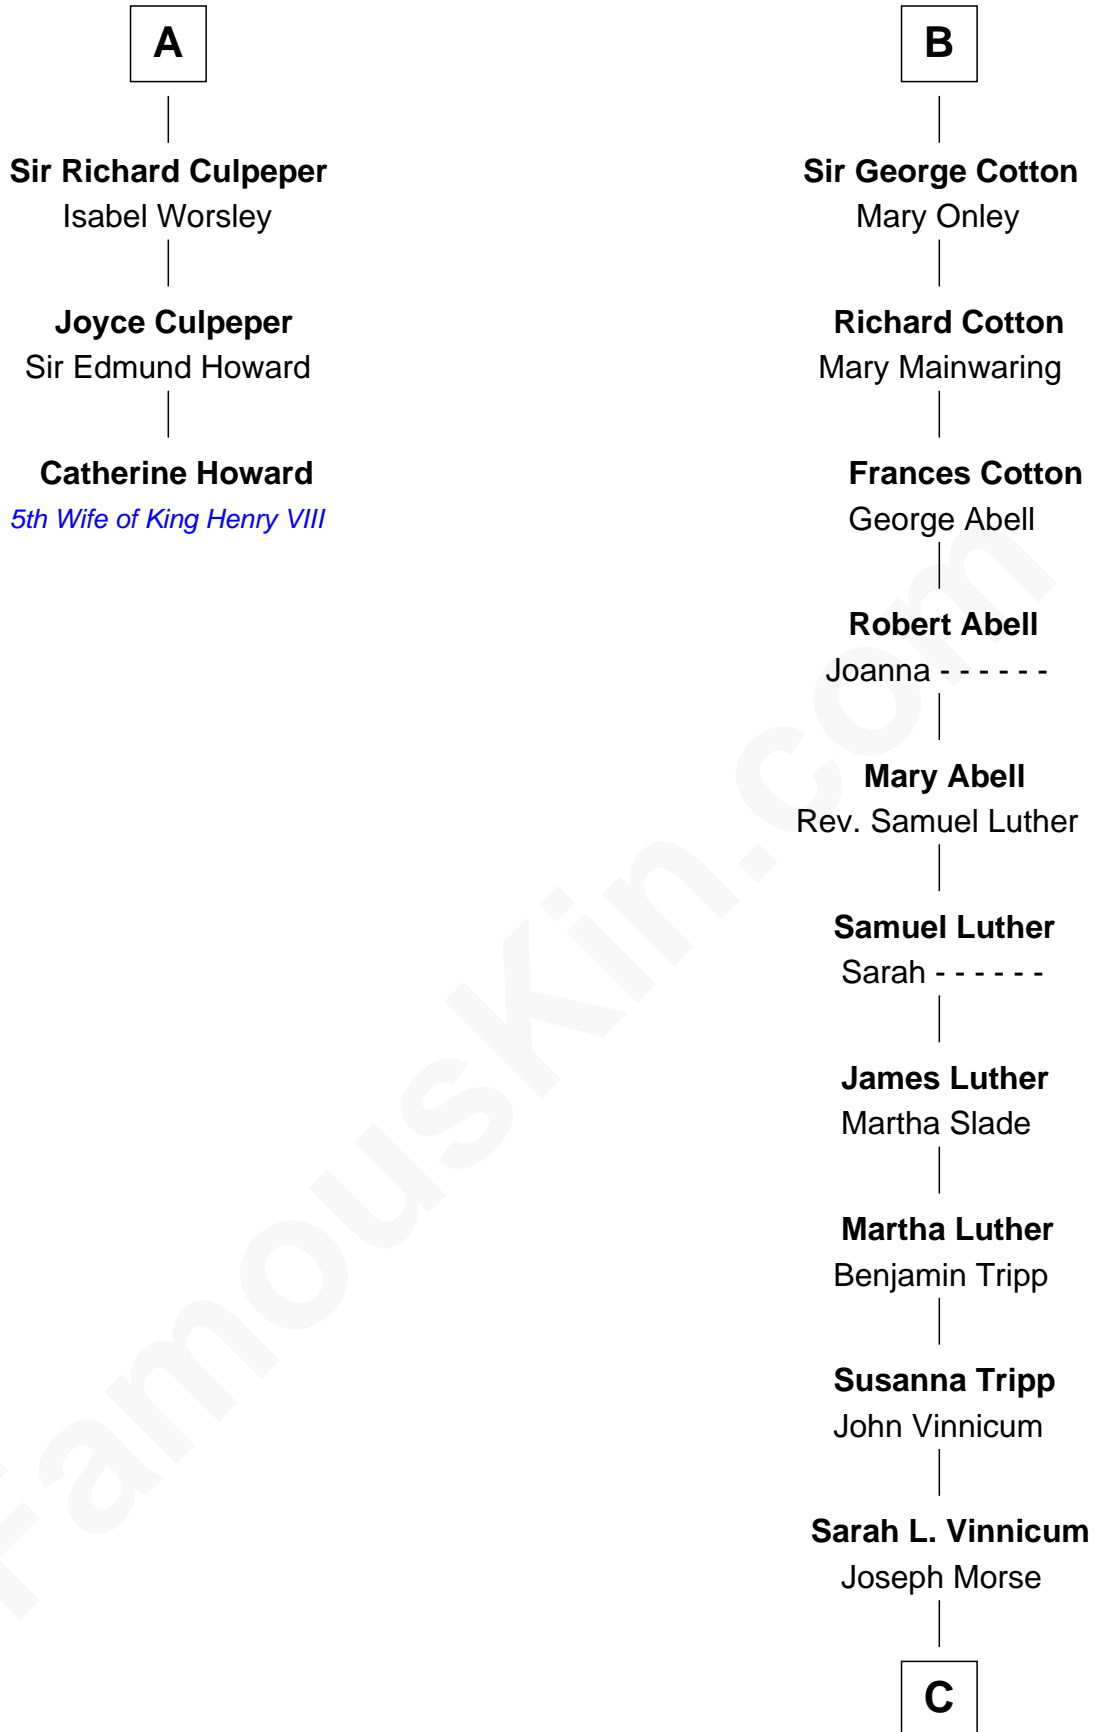

FamousKin.com Relationship Chart of

Catherine Howard

5th Wife of King Henry VIII

9th cousin 10 times removed of

Lizzie Borden

Accused Murderess

Sir William de Ferrers

Margaret de Quincy

Sir John Sutton

Jane Sutton

Thomas Mainwaring

Cecily Mainwaring

John Cotton

B

C

Anthony Morse

Rhoda Morrison

Sarah Anthony Morse

Andrew Jackson Borden

Lizzie Borden

Accused Murderess

FamousKin.com