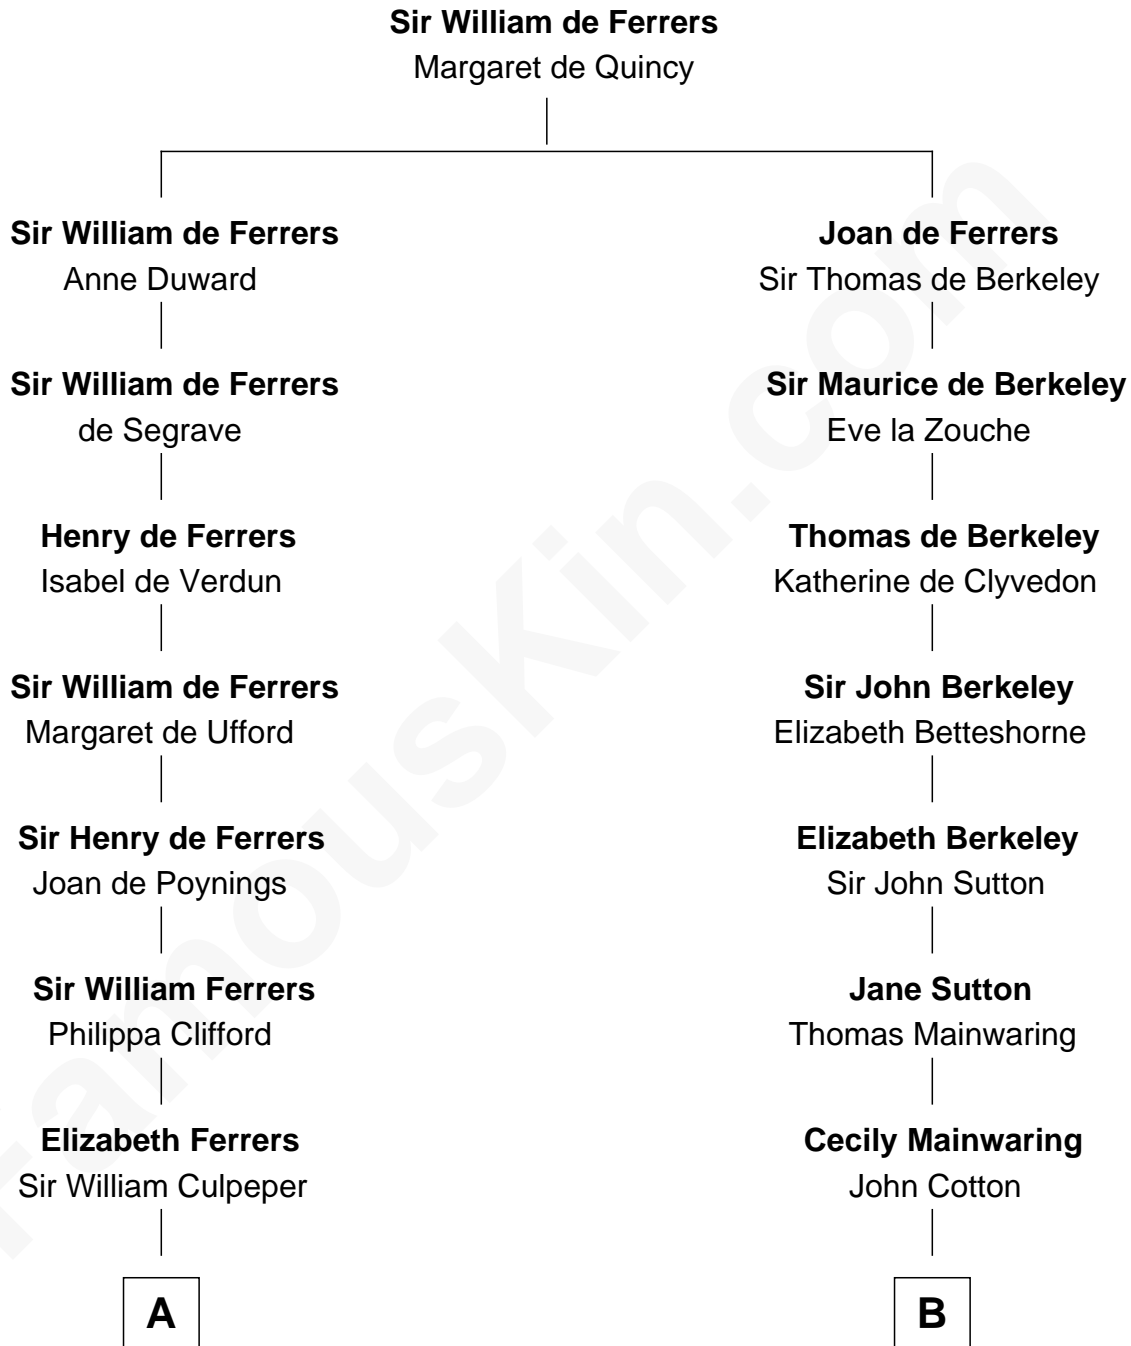

# FamousKin.com Relationship Chart of

**Catherine Howard**

*5th Wife of King Henry VIII*

9th cousin 11 times removed of

**Elizabeth Montgomery**

*TV Actress - "Bewitched"*

**C**

**Nathan Barney**

Mary A. Deverell

**Mary Weed Barney**

Henry Montgomery

**Henry Montgomery**

Elizabeth Bryan Allen

**Elizabeth Montgomery**

*TV Actress - "Bewitched"*

FamousKin.com