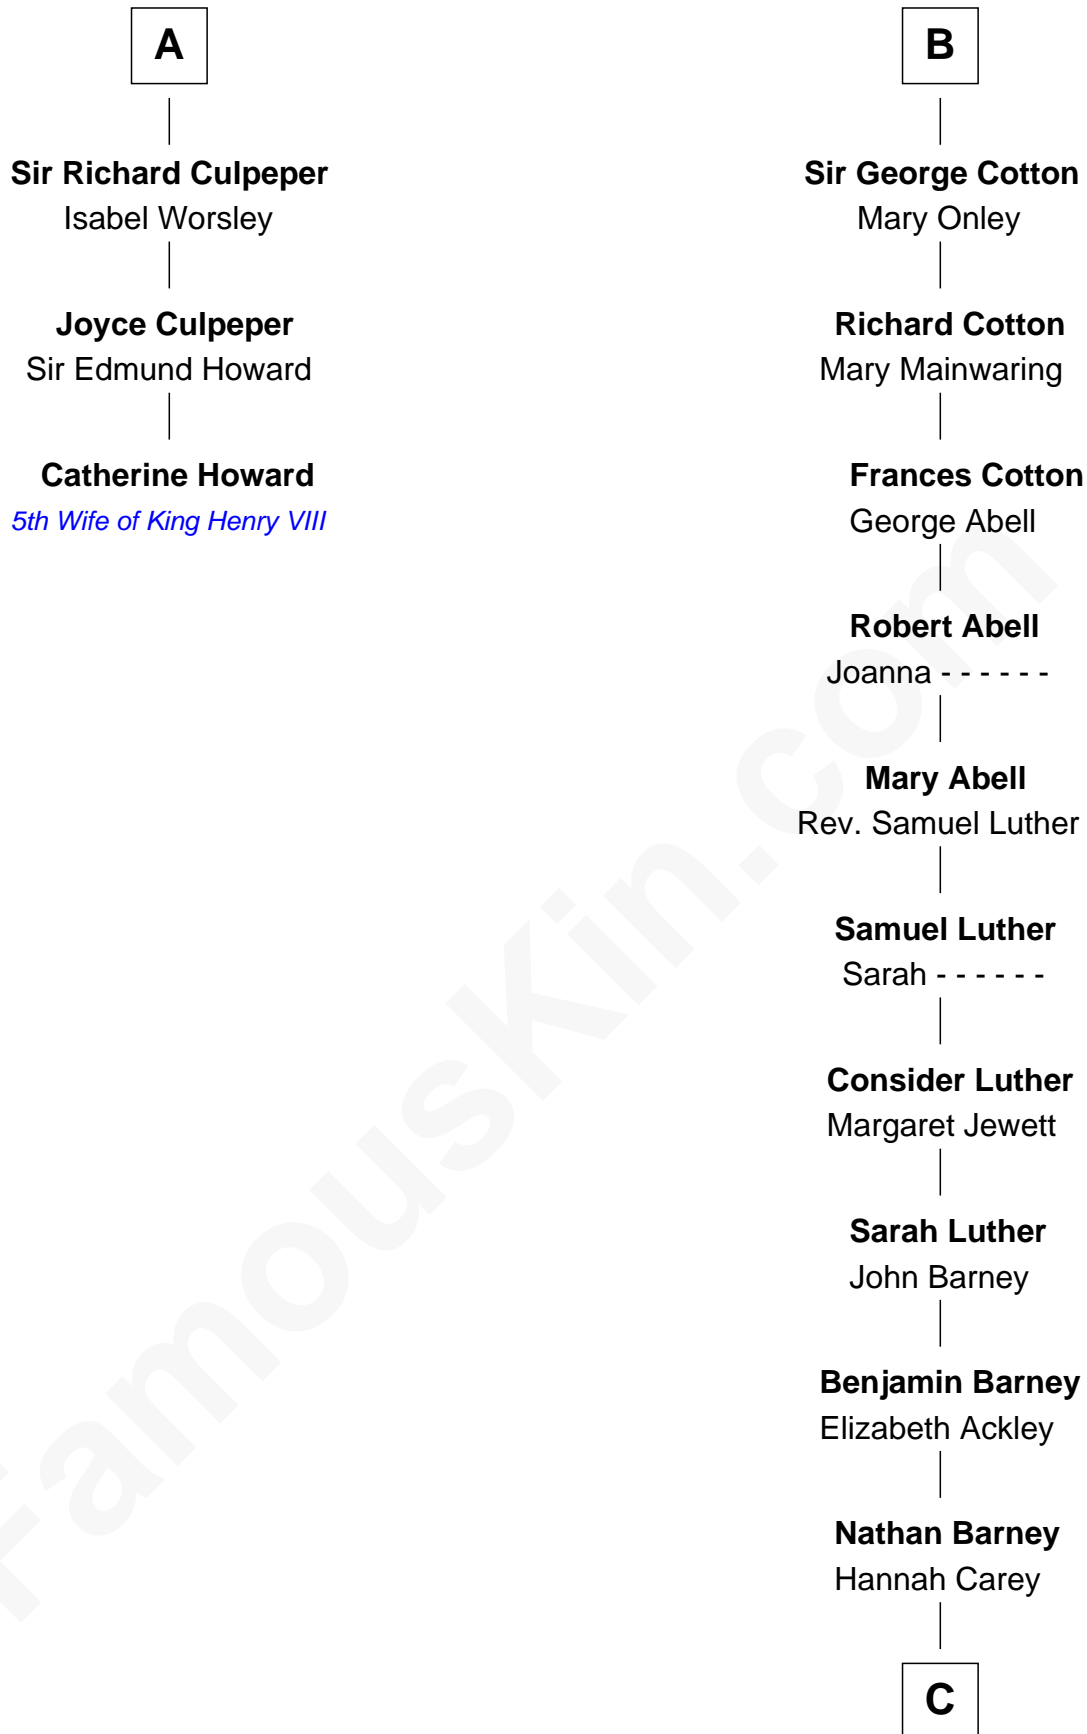

# FamousKin.com Relationship Chart of

**Catherine Howard**

*5th Wife of King Henry VIII*

9th cousin 11 times removed of

**Elizabeth Montgomery**

*TV Actress - "Bewitched"*

**C**

**Nathan Barney**

Mary A. Deverell

**Mary Weed Barney**

Henry Montgomery

**Henry Montgomery**

Elizabeth Bryan Allen

**Elizabeth Montgomery**

*TV Actress - "Bewitched"*

FamousKin.com