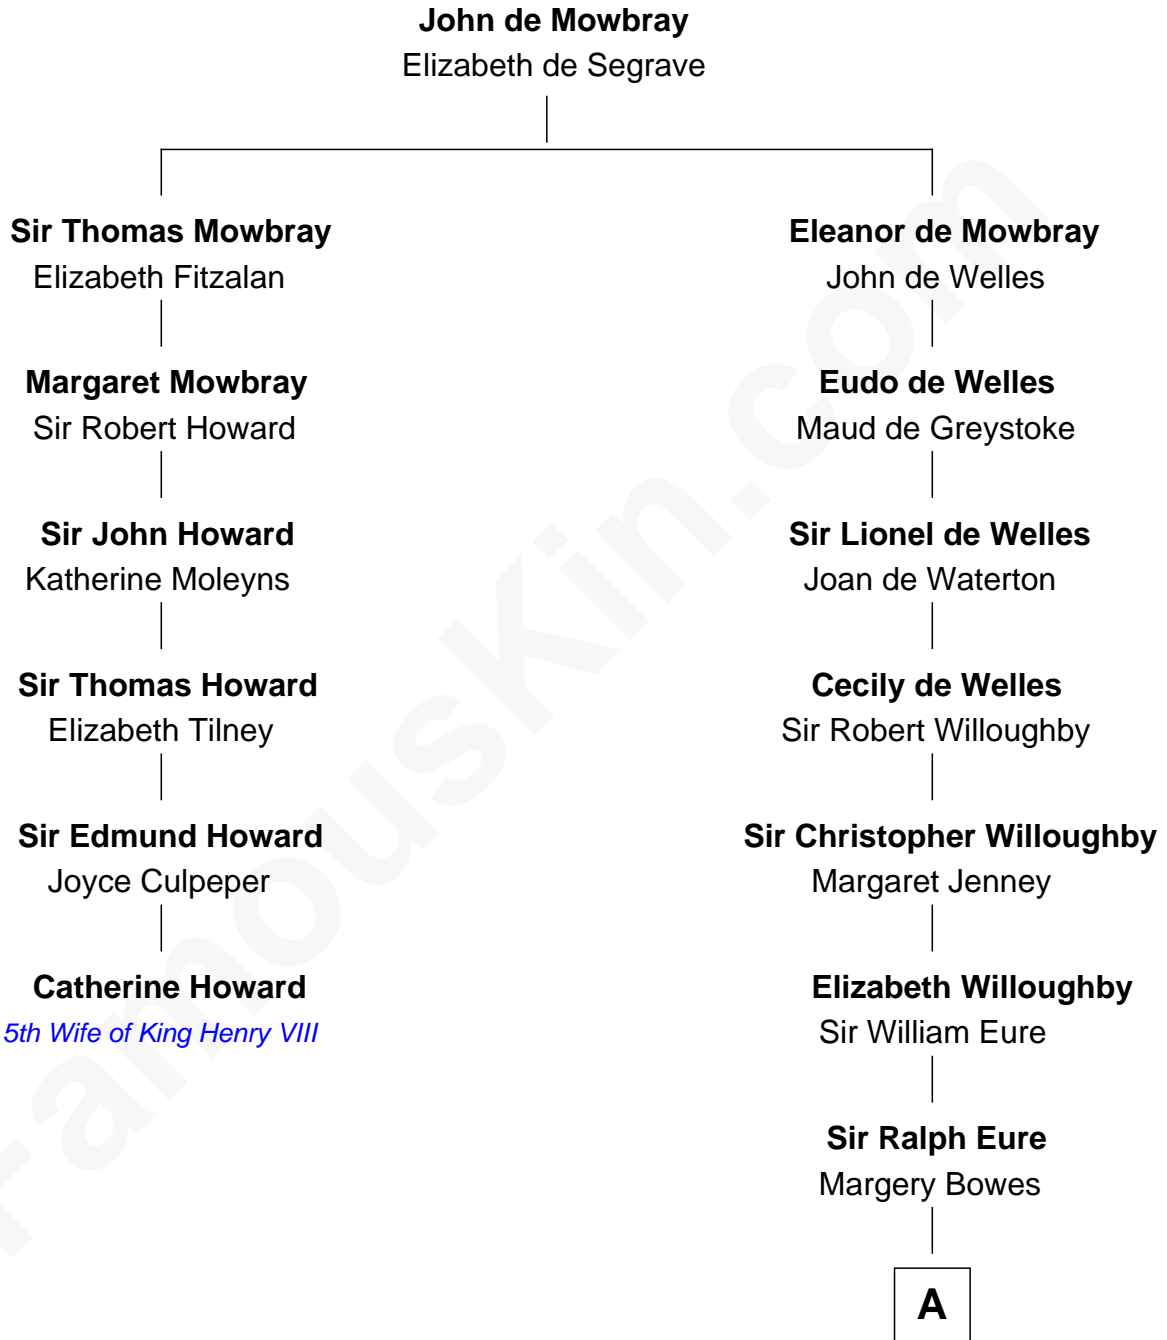

## Relationship Chart of

**Catherine Howard**

*5th Wife of King Henry VIII*

5th cousin 14 times removed of

**Elizabeth Montgomery**

*TV Actress - "Bewitched"*

**A**

**Anne Eure**

Hannah Allen

**Mary Danforth**

Jacob Barney

**John Barney**

Sarah Luther

**Benjamin Barney**

Elizabeth Ackley

**Nathan Barney**