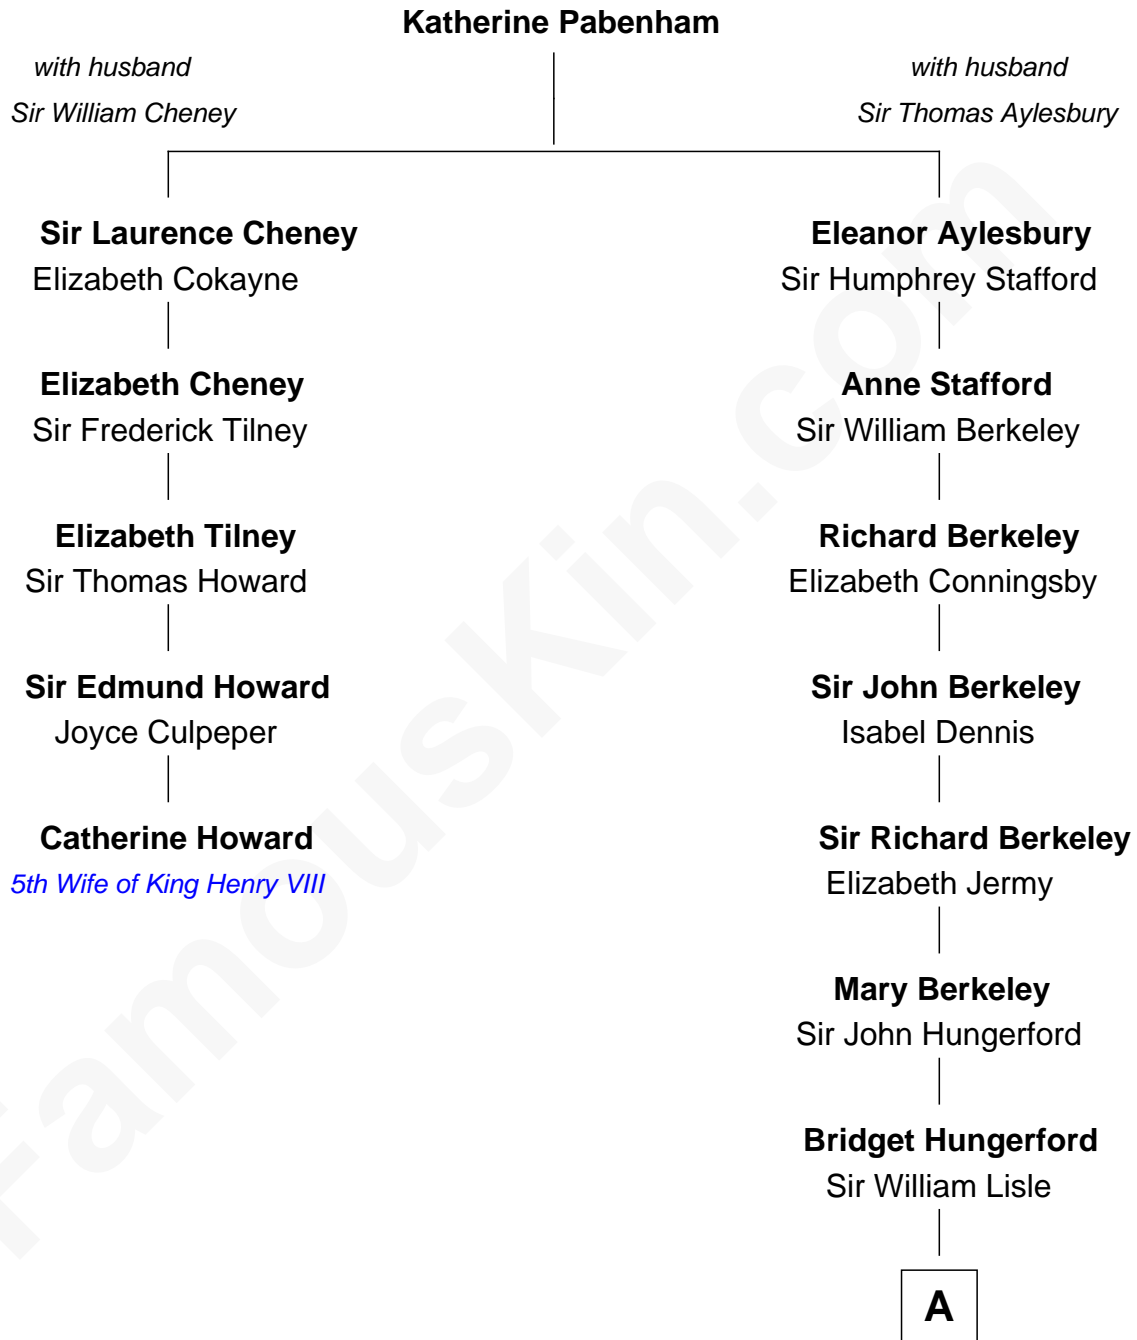

FamousKin.com

Relationship Chart of

Catherine Howard

5th Wife of King Henry VIII

4th cousin 14 times removed of

Warren Buffett

Chairman & CEO, Berkshire Hathaway

A