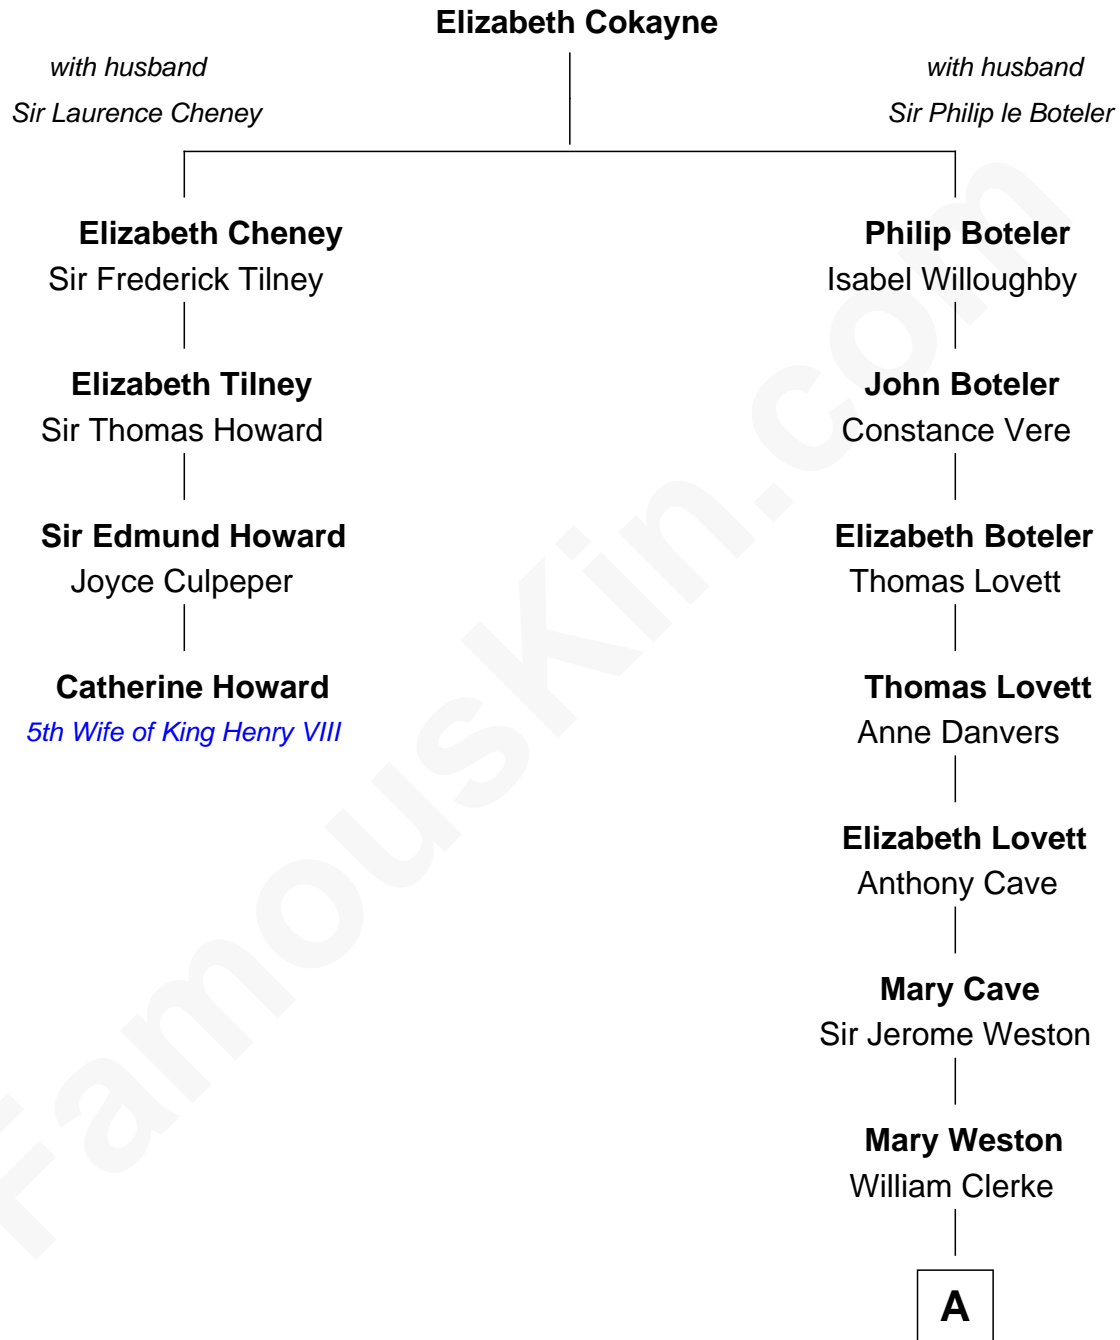

## Relationship Chart of

### Catherine Howard

5th Wife of King Henry VIII

3rd cousin 11 times removed of

**Susan B. Anthony**

Women's Rights Advocate

**A**

**Jeremiah Clarke**

Frances Latham