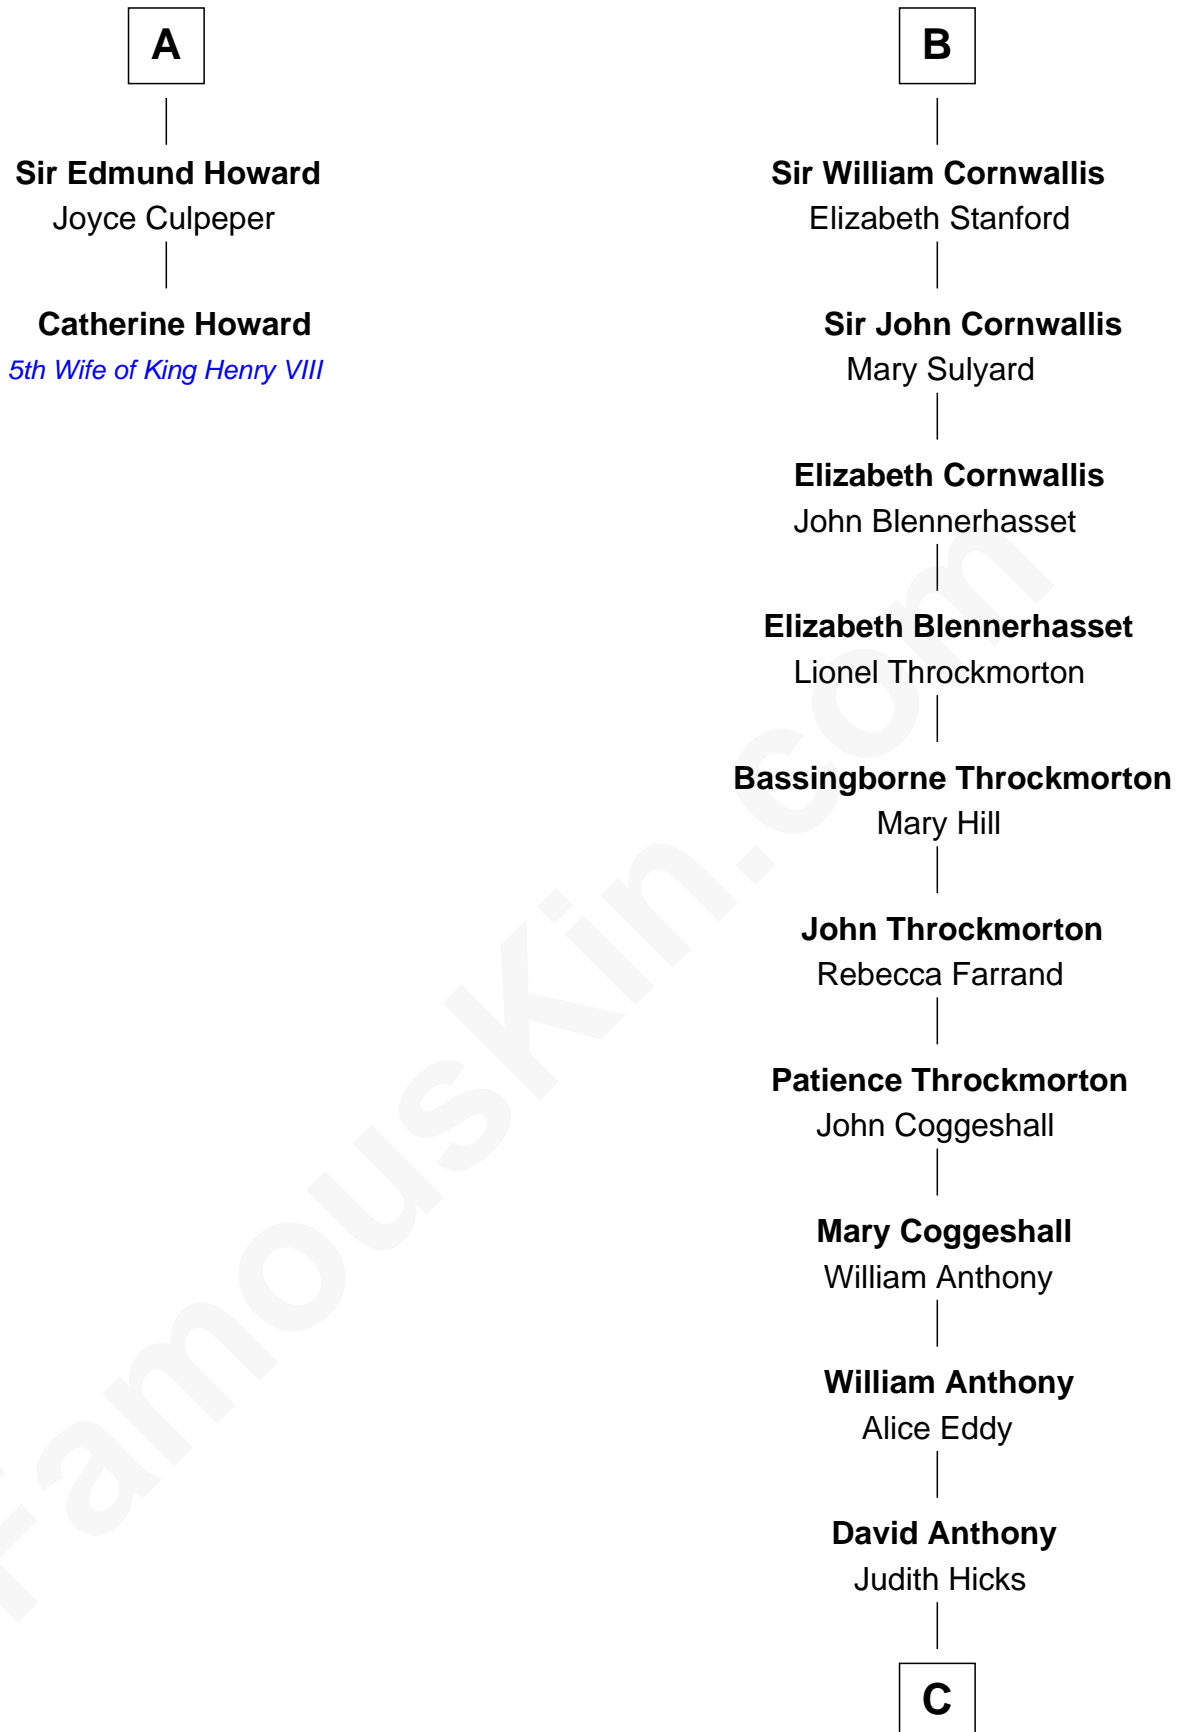

FamousKin.com Relationship Chart of

Catherine Howard

5th Wife of King Henry VIII

8th cousin 11 times removed of

Susan B. Anthony

Women's Rights Advocate

C

Humphrey Anthony

Hannah Lapham

Daniel Anthony

Lucy Read

Susan B. Anthony

Women's Rights Advocate

FamousKin.com