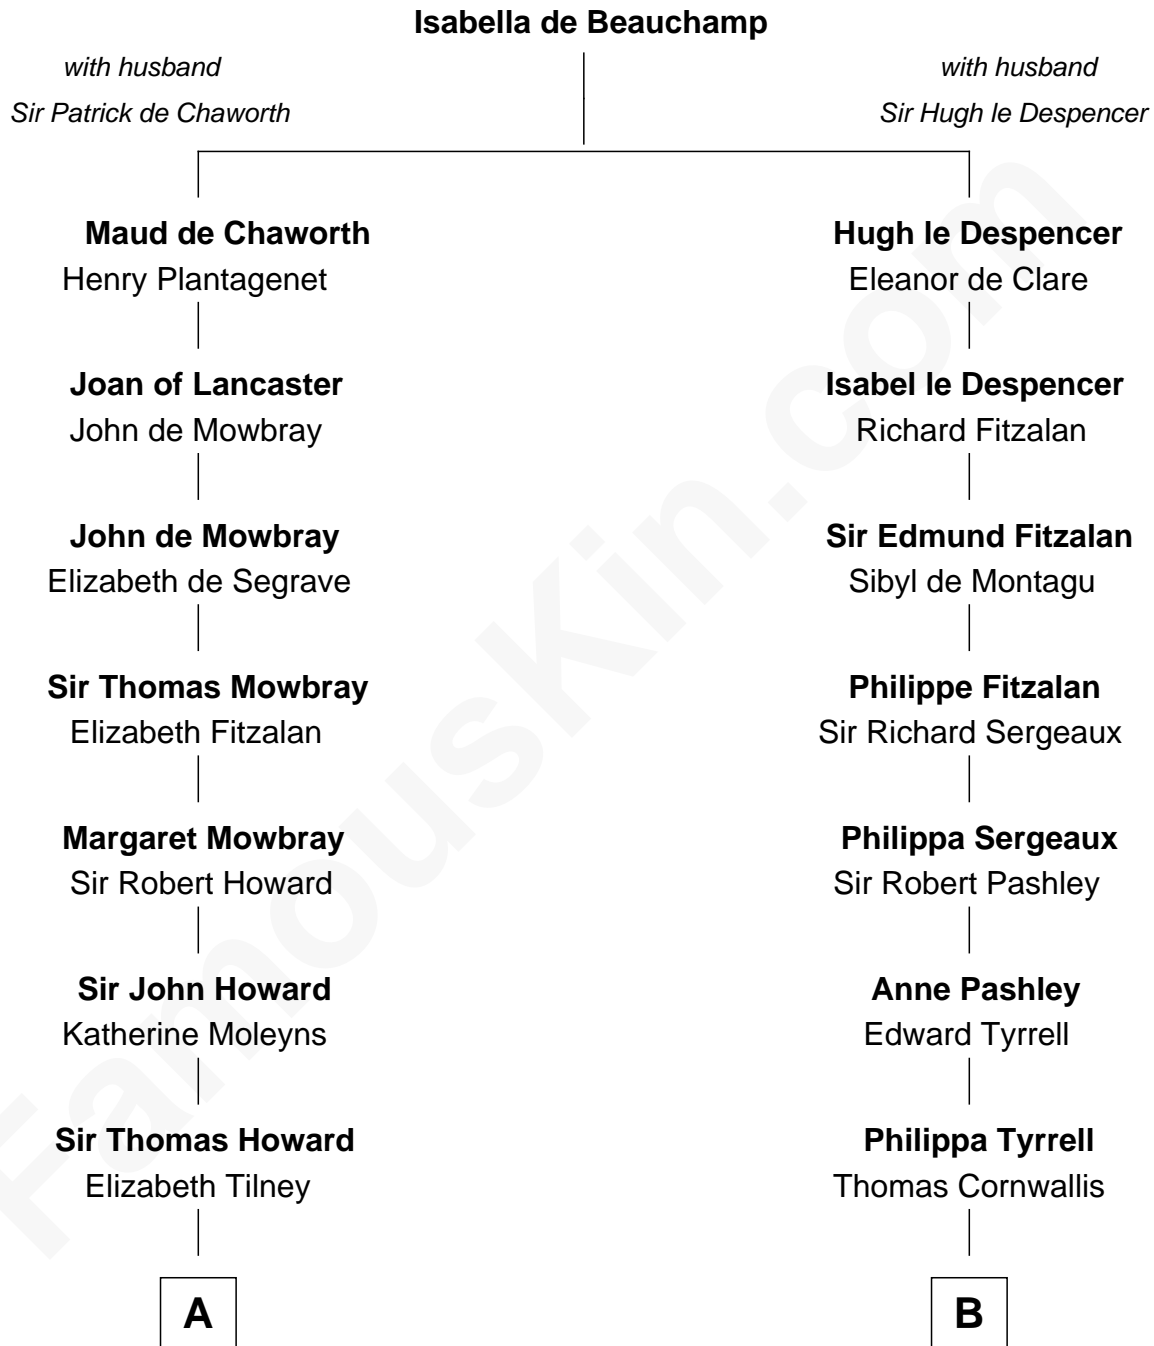

FamousKin.com Relationship Chart of

Catherine Howard

5th Wife of King Henry VIII

8th cousin 11 times removed of

Susan B. Anthony

Women's Rights Advocate

C

Humphrey Anthony

Hannah Lapham

Daniel Anthony

Lucy Read

Susan B. Anthony

Women's Rights Advocate

FamousKin.com