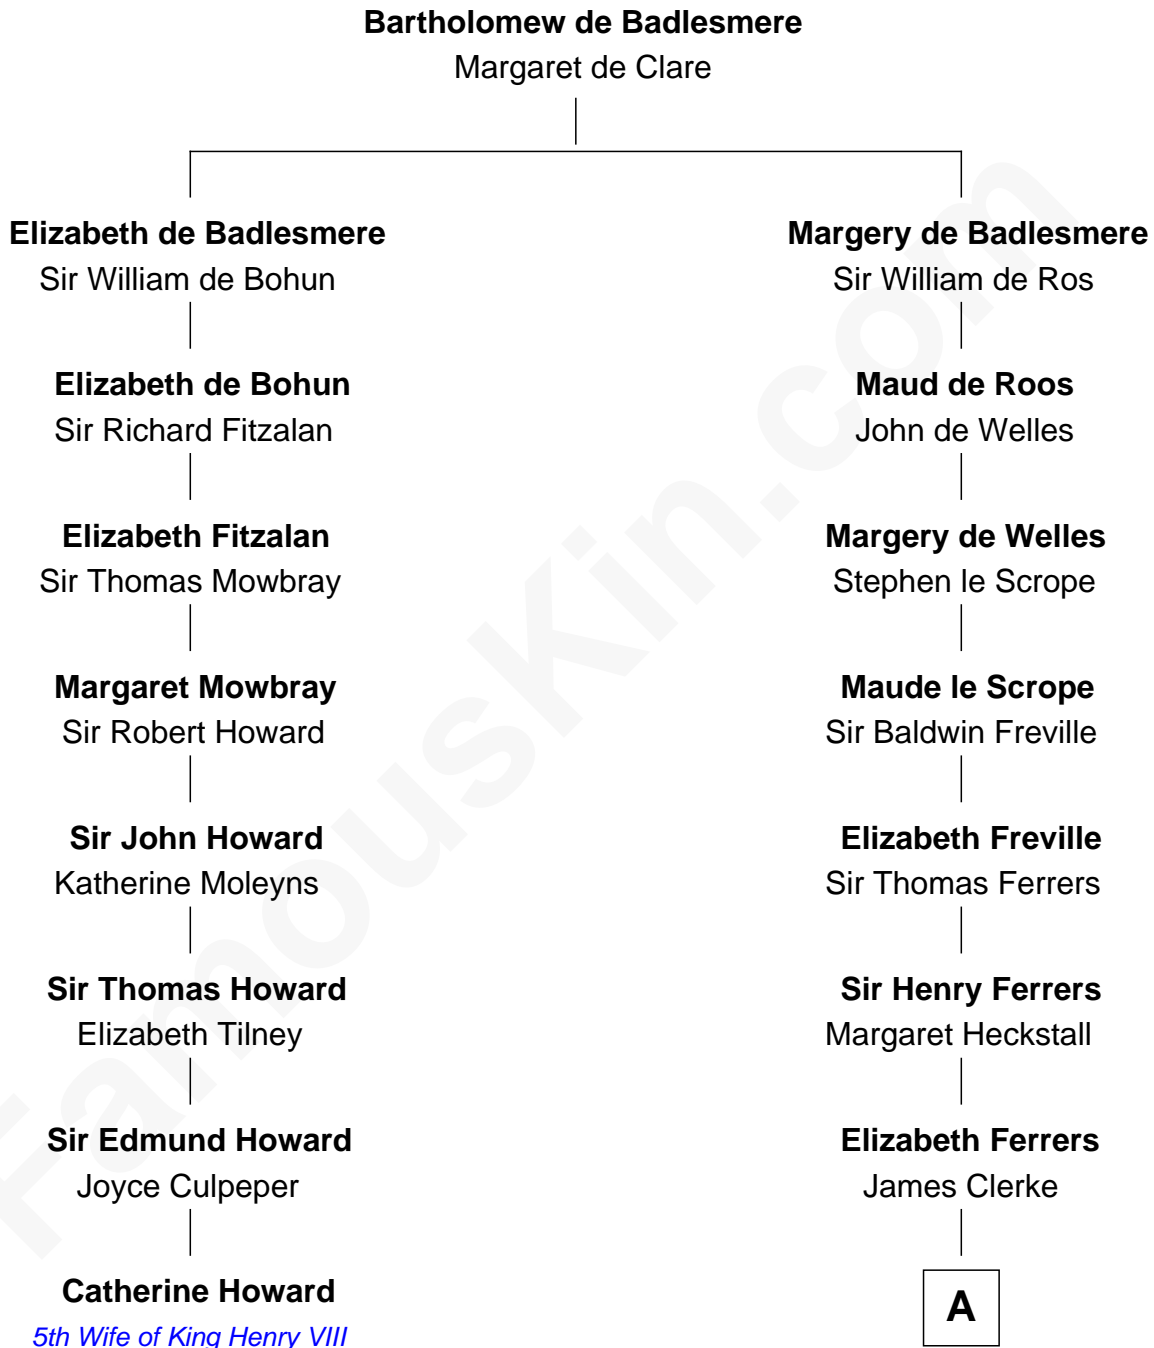

FamousKin.com

Relationship Chart of

Catherine Howard

5th Wife of King Henry VIII

7th cousin 10 times removed of

Susan B. Anthony

Women's Rights Advocate

A

George Clerke
Elizabeth Wilsford

James Clerke
Mary Saxby

William Clerke
Mary Weston

Jeremiah Clarke
Frances Latham

Weston Clarke
Mary Easton

Anne Clarke
Thomas Hicks

Thomas Hicks
Judith Akin

Judith Hicks
David Anthony

Humphrey Anthony
Hannah Lapham

Daniel Anthony
Lucy Read

Susan B. Anthony
Women's Rights Advocate