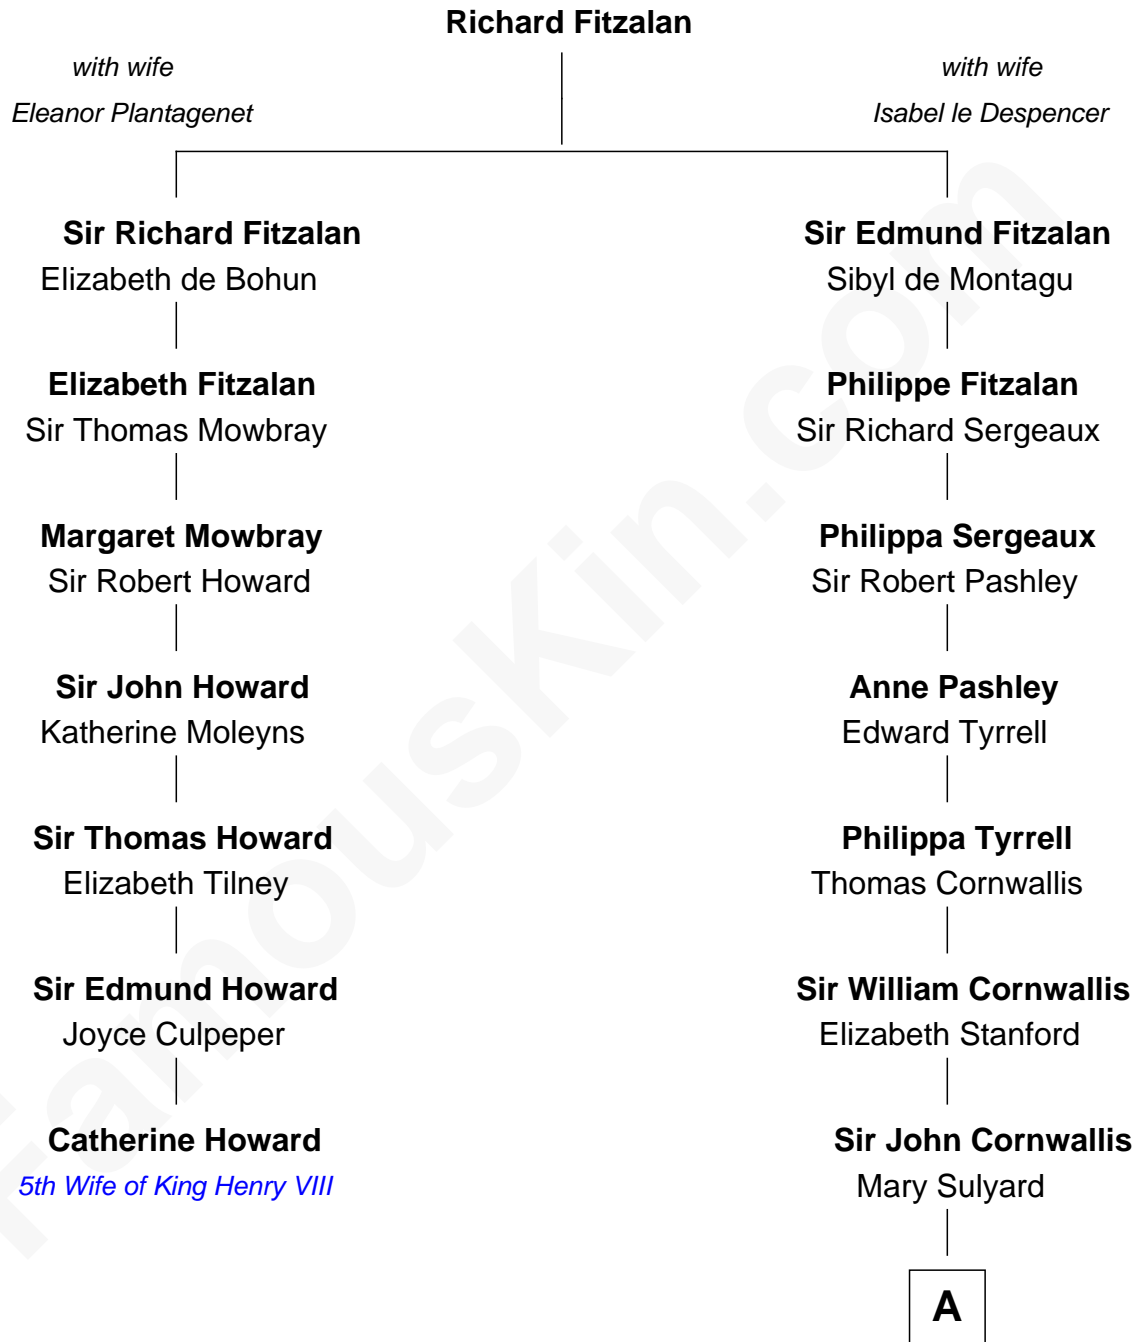

FamousKin.com Relationship Chart of

Catherine Howard

5th Wife of King Henry VIII

6th cousin 11 times removed of

Susan B. Anthony

Women's Rights Advocate

A

Elizabeth Cornwallis

John Blennerhasset

Elizabeth Blennerhasset

Lionel Throckmorton

Bassingborne Throckmorton

Mary Hill

John Throckmorton

Rebecca Farrand

Patience Throckmorton