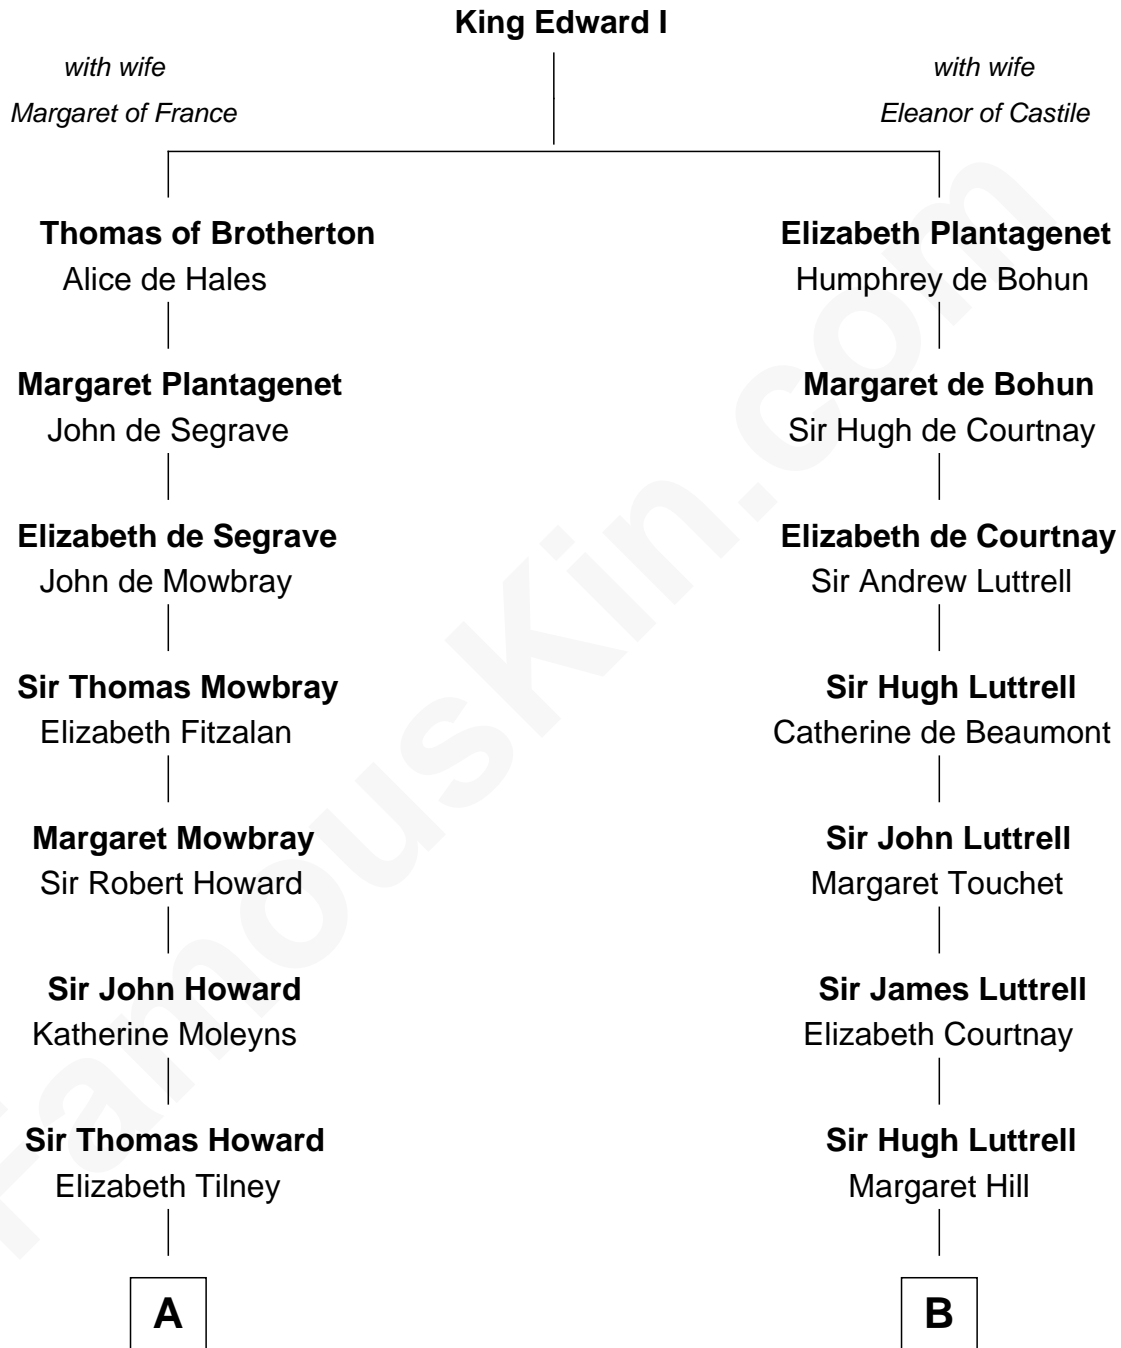

# FamousKin.com Relationship Chart of

**Catherine Howard**

*5th Wife of King Henry VIII*

8th cousin 13 times removed of

**Dick Cheney**

*46th U.S. Vice-President*

C

**Elias Eaton Cheney**

Lucy Fletcher

**Samuel Fletcher Cheney**

Ella A. Phillips

**Thomas Herbert Cheney**

Margaret E. Tyler

**Richard Herbert Cheney**

Marge Lorraine Dickey

**Dick Cheney**