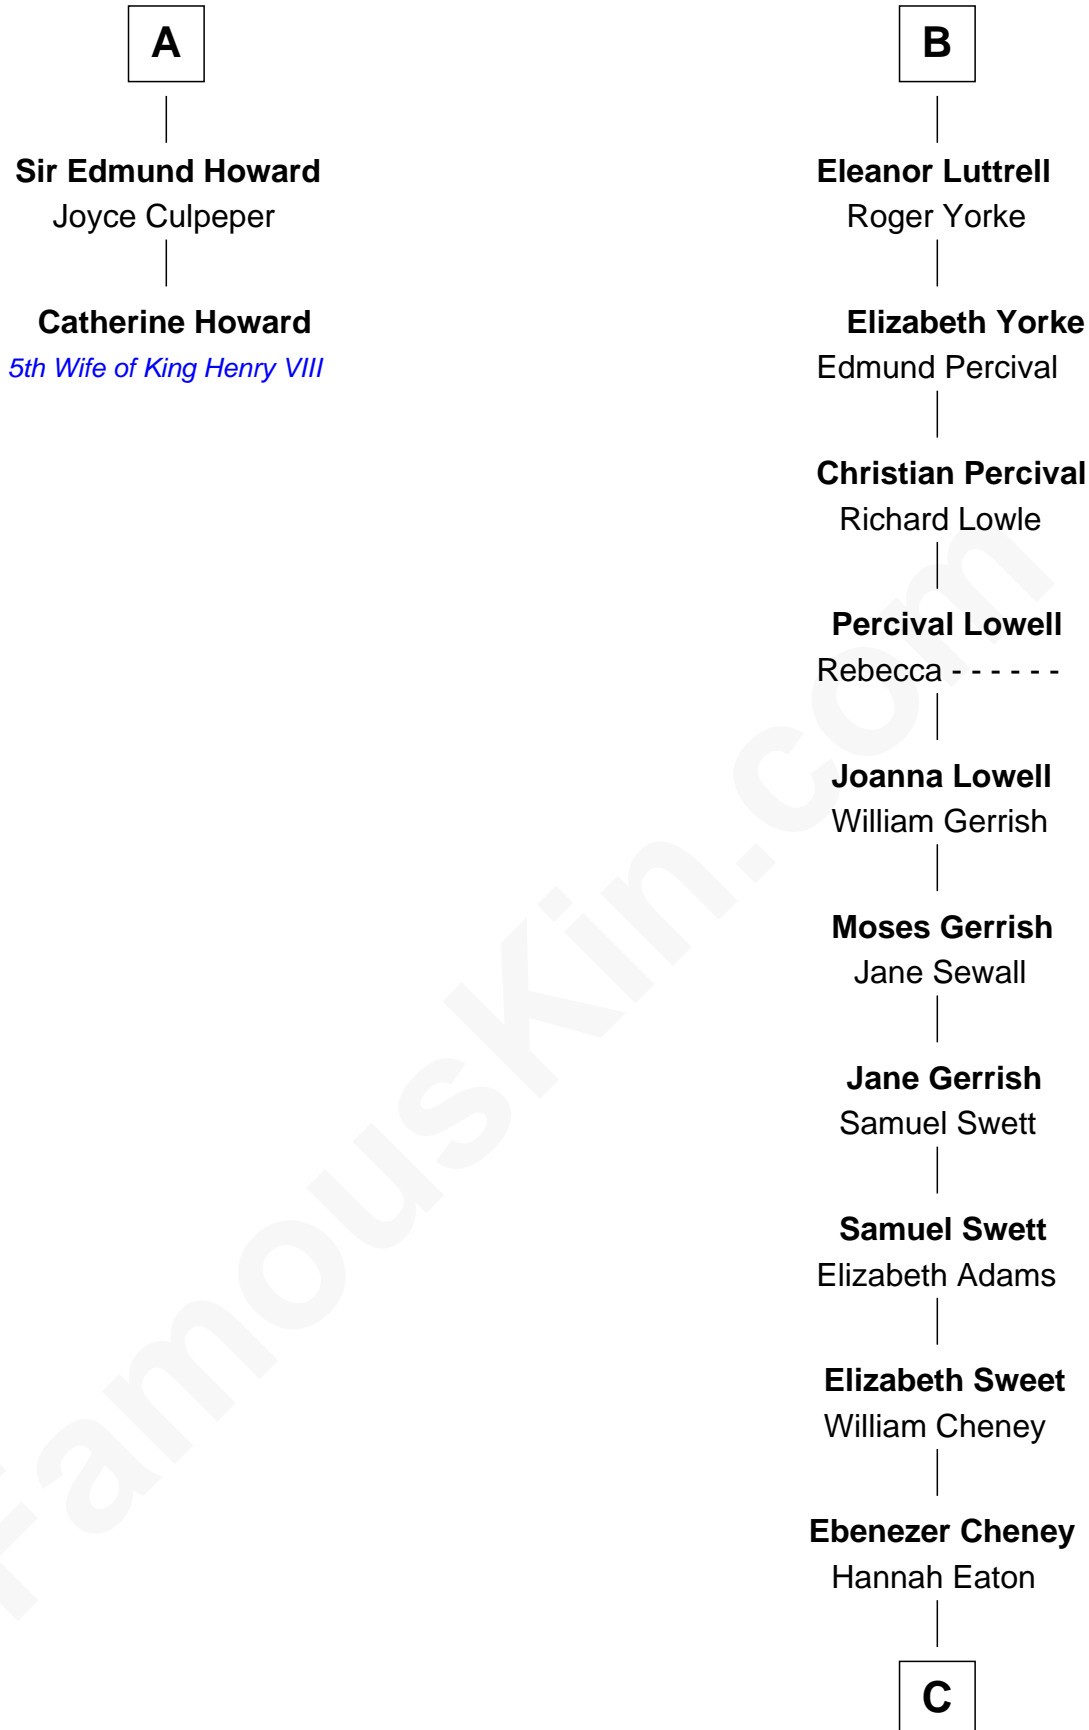

# FamousKin.com Relationship Chart of

**Catherine Howard**

*5th Wife of King Henry VIII*

8th cousin 13 times removed of

**Dick Cheney**

*46th U.S. Vice-President*

C

**Elias Eaton Cheney**

Lucy Fletcher

**Samuel Fletcher Cheney**

Ella A. Phillips

**Thomas Herbert Cheney**

Margaret E. Tyler

**Richard Herbert Cheney**

Marge Lorraine Dickey

**Dick Cheney**

*46th U.S. Vice-President*

FamousKin.com