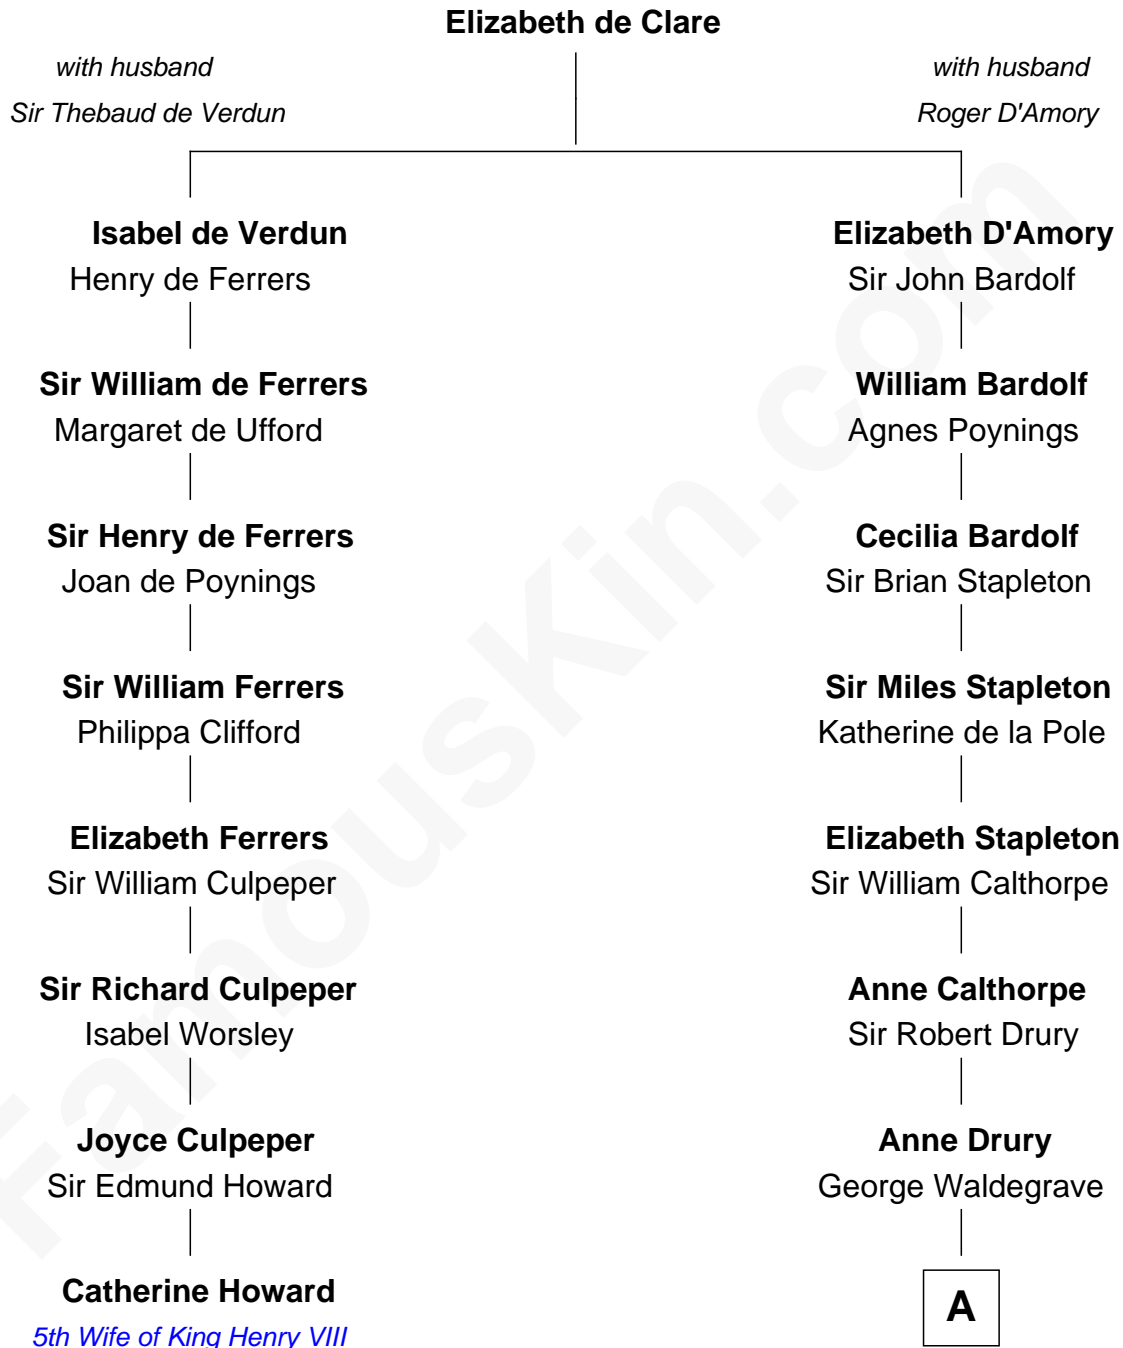

FamousKin.com

Relationship Chart of

Catherine Howard

5th Wife of King Henry VIII

7th cousin 12 times removed of

Walt Disney

Co-Founder of The Walt Disney Company

A