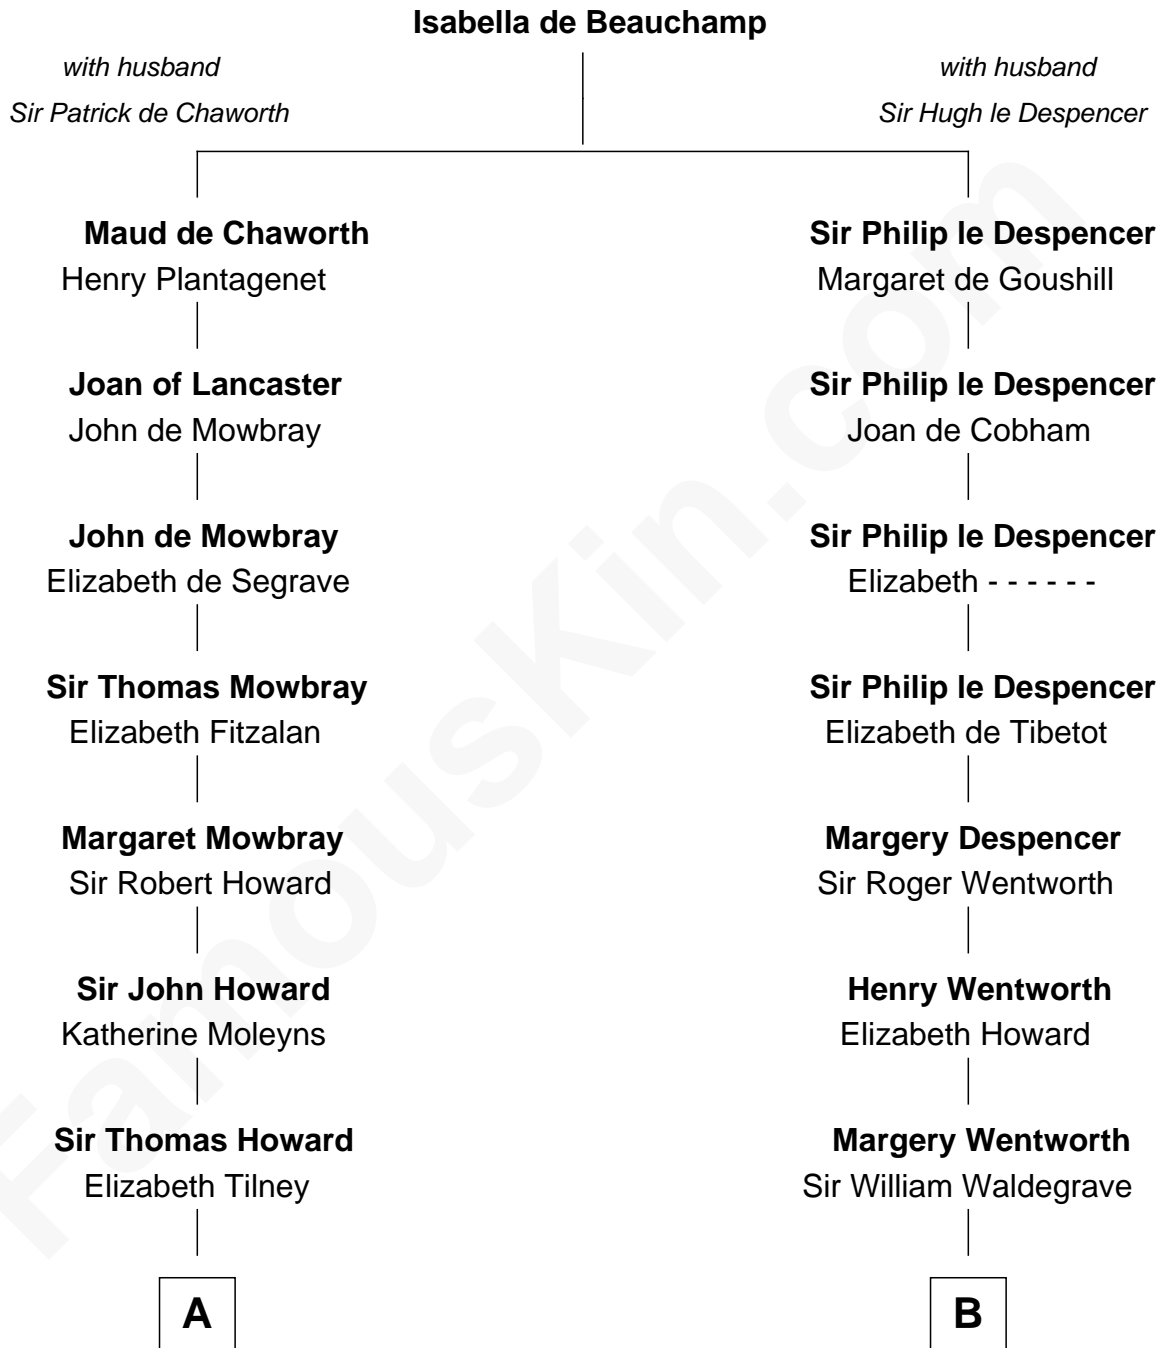

FamousKin.com

Relationship Chart of

Catherine Howard

5th Wife of King Henry VIII

8th cousin 4 times removed of

Rev. George Burroughs

Executed for Witchcraft, Salem 1692

A

Sir Edmund Howard

Joyce Culpeper

Catherine Howard

5th Wife of King Henry VIII

B

George Waldegrave

Anne Drury

Phyllis Waldegrave

Salem Witch Trials 1692