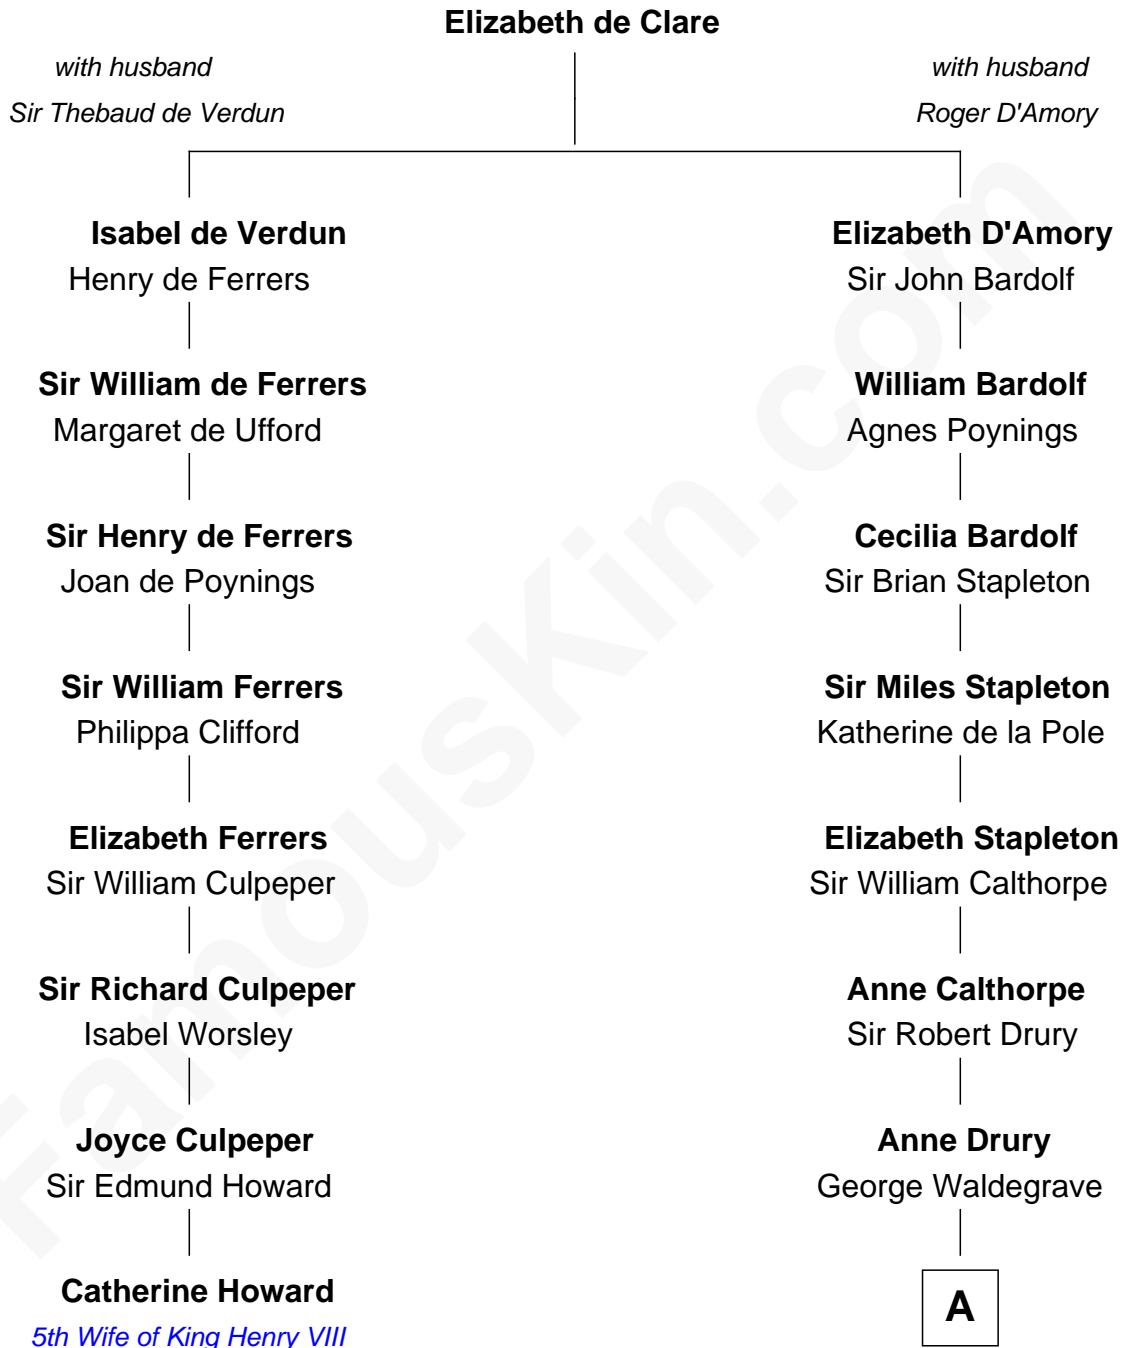

FamousKin.com

Relationship Chart of

Catherine Howard

5th Wife of King Henry VIII

7th cousin 4 times removed of

Rev. George Burroughs

Executed for Witchcraft, Salem 1692

A

Rev. George Burroughs

Salem Witch Trials 1692