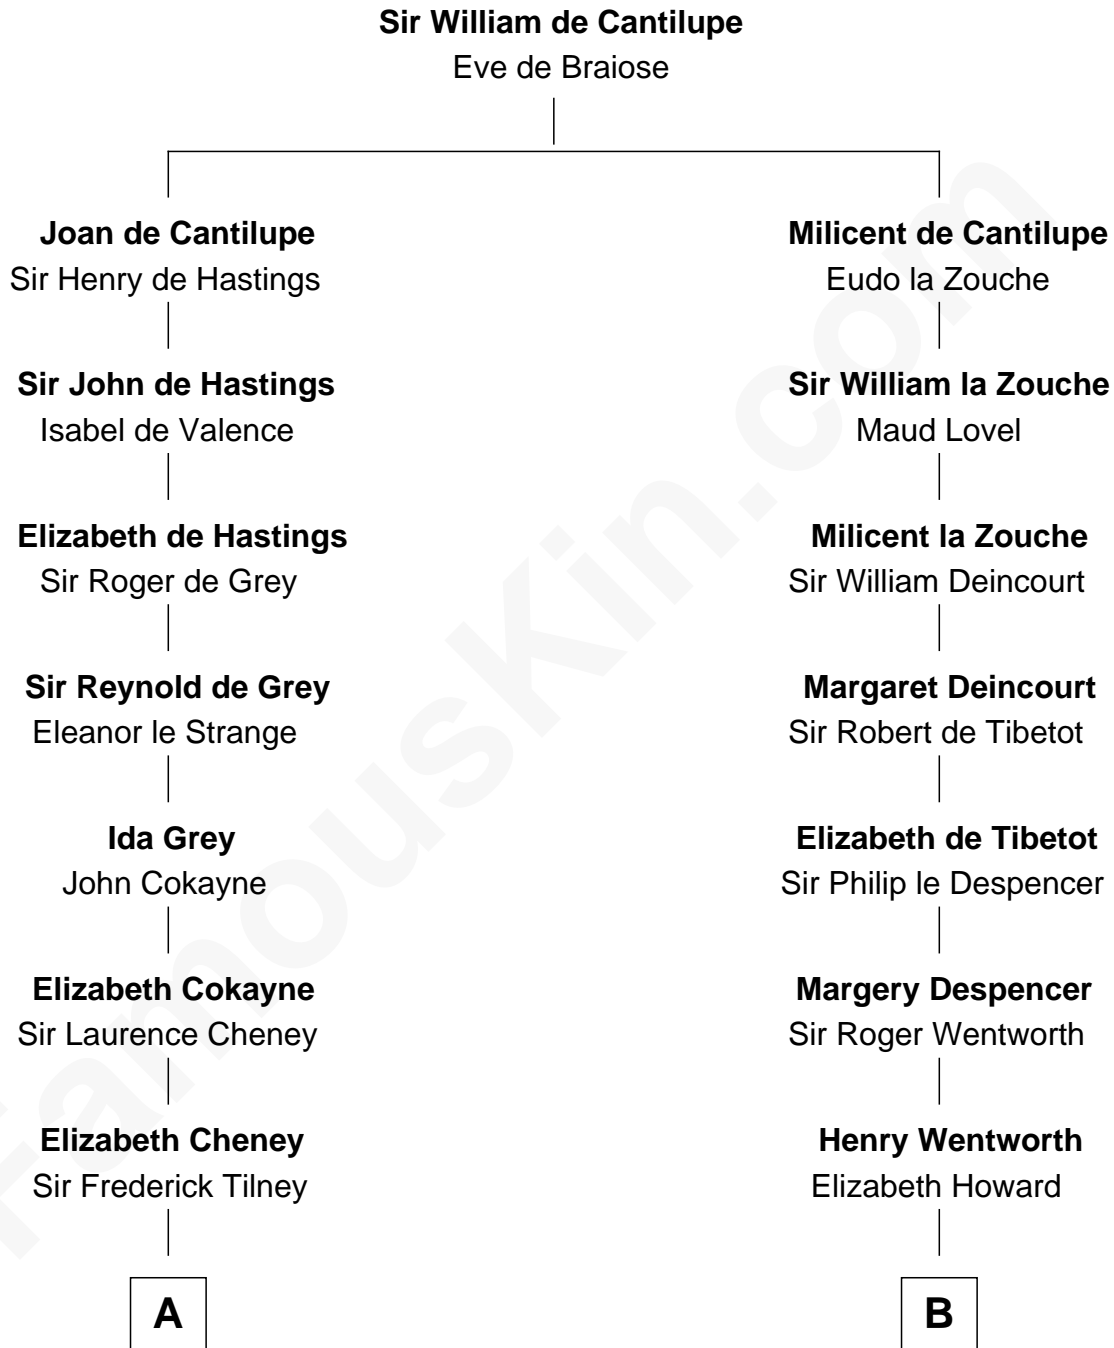

FamousKin.com

Relationship Chart of

Catherine Howard

5th Wife of King Henry VIII

9th cousin 4 times removed of

Rev. George Burroughs

Executed for Witchcraft, Salem 1692

A

Elizabeth Tilney
Sir Thomas Howard

Sir Edmund Howard
Joyce Culpeper

Catherine Howard
5th Wife of King Henry VIII

B

Margery Wentworth
Sir William Waldegrave

George Waldegrave
Anne Drury

Phyllis Waldegrave
Thomas Higham