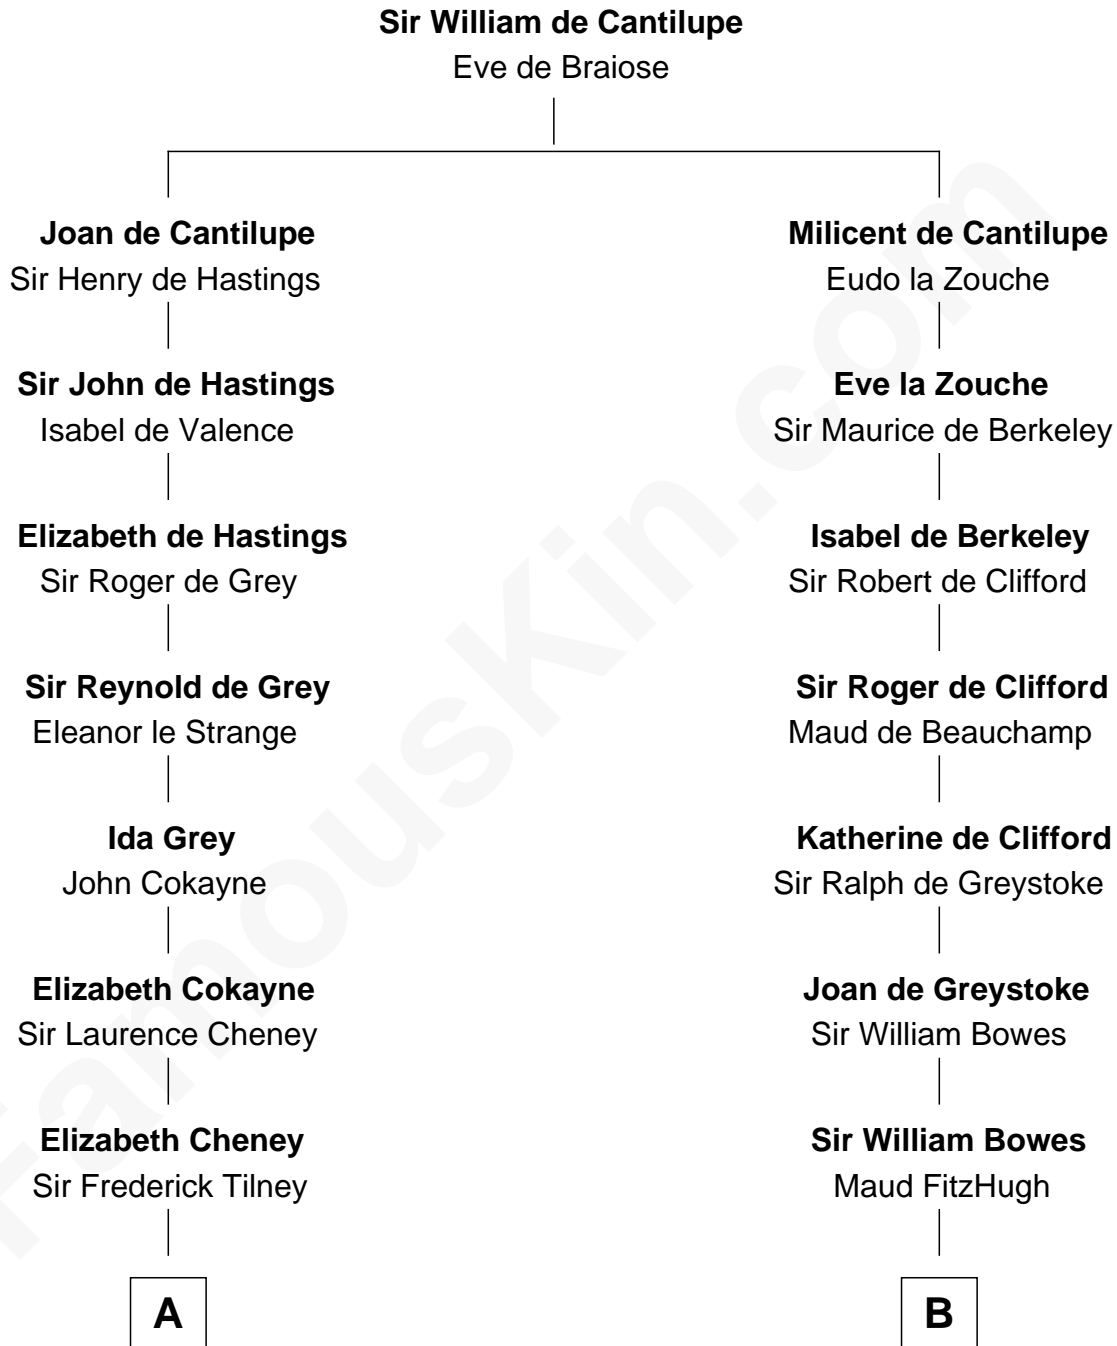

FamousKin.com

Relationship Chart of

Catherine Howard

5th Wife of King Henry VIII

9th cousin 12 times removed of

E. C. Segar

Cartoonist (*Popeye creator*)

C

Abigail Danforth

Benjamin Horton

Abigail Danforth Horton

Eleazer Walker

Mary Jane Walker

Thomas Segar

Amzi Andrews Segar

Erma Irene Crisler