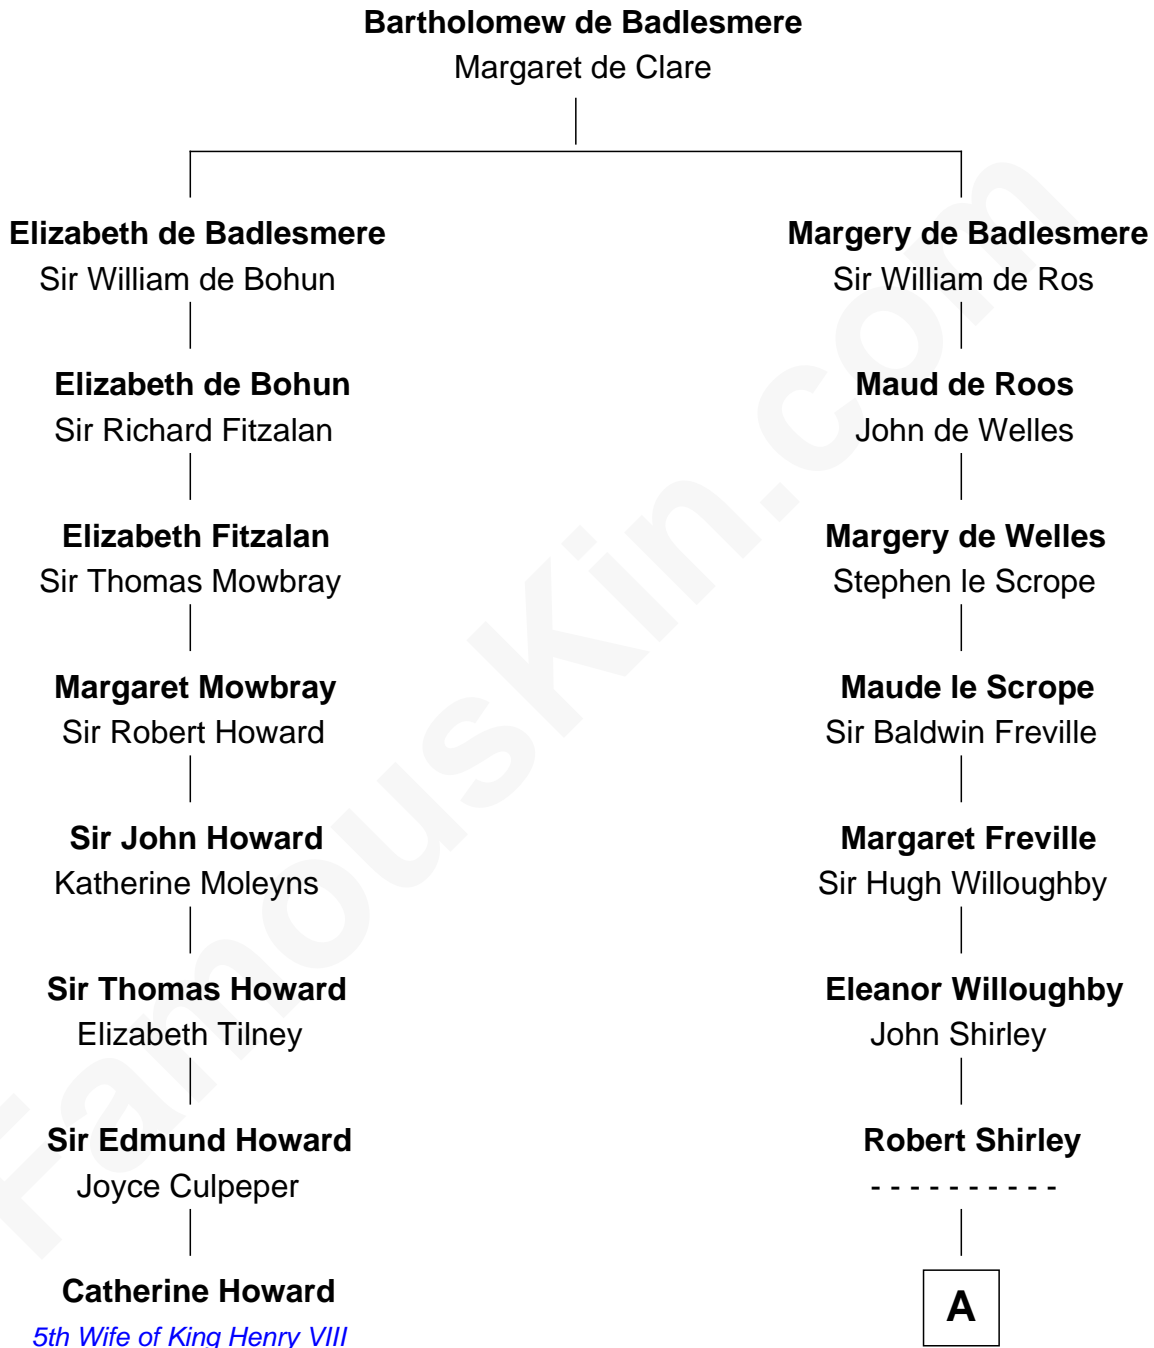

FamousKin.com

Relationship Chart of

Catherine Howard

5th Wife of King Henry VIII

7th cousin 11 times removed of

William Henry Moore

Co-Founder, U.S. Steel and Nabisco

A

Ralph Shirley

Amee Lolle

Eleanor Shirley

Nicholas Browne

Sir William Browne

Mary Savage

Percy Browne

Anne Rich

Nathaniel Browne

Eleanor Watts

Nathaniel Browne

Martha Hughes

Nathaniel Browne

Sarah Bacon

Sarah Browne

George Beckwith