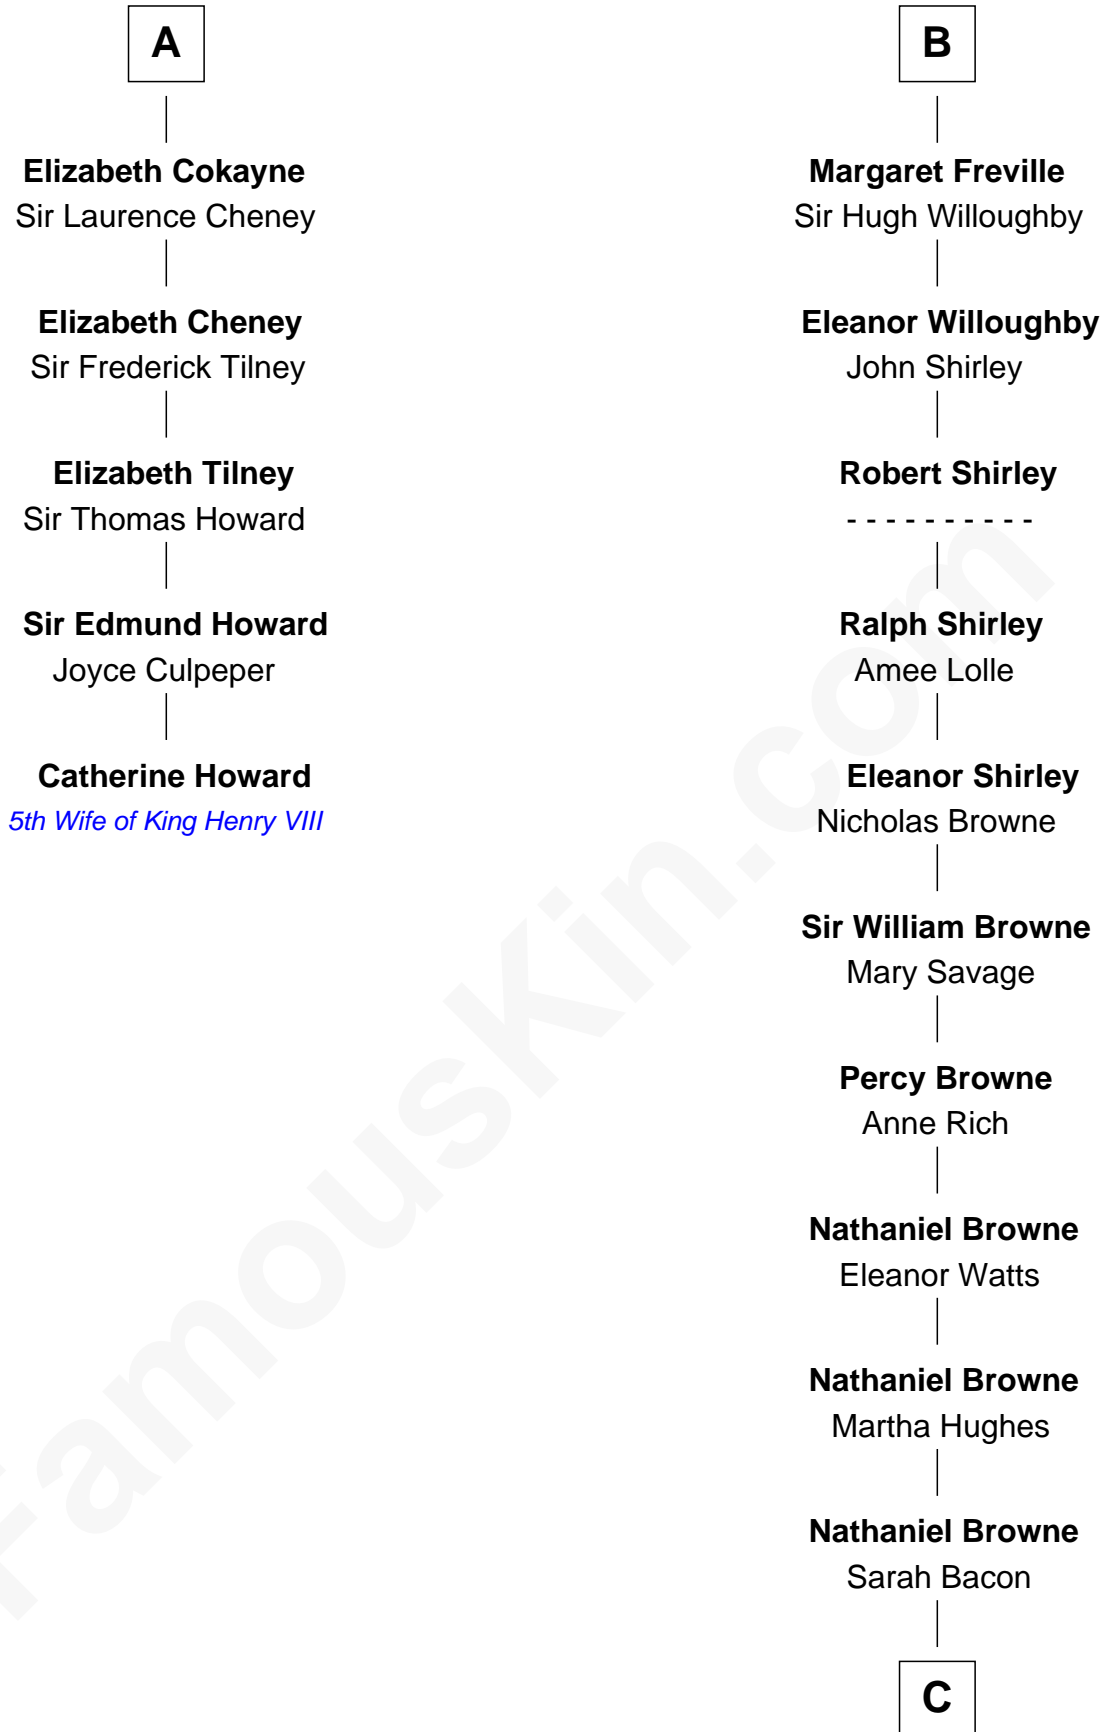

### Catherine Howard

5th Wife of King Henry VIII

11th cousin 10 times removed of

### William Henry Moore

Co-Founder, U.S. Steel and Nabisco

**Sir William Longespee**

Ela of Salisbury

**C**

**Sarah Browne**  
George Beckwith

**George Beckwith**  
Rachel Marsh

**George Beckwith**  
Mary Bradley

**Rachael Arvilla Beckwith**  
Nathaniel Ford Moore

**William Henry Moore**  
*Co-Founder, U.S. Steel and Nabisco*

FamousKin.com